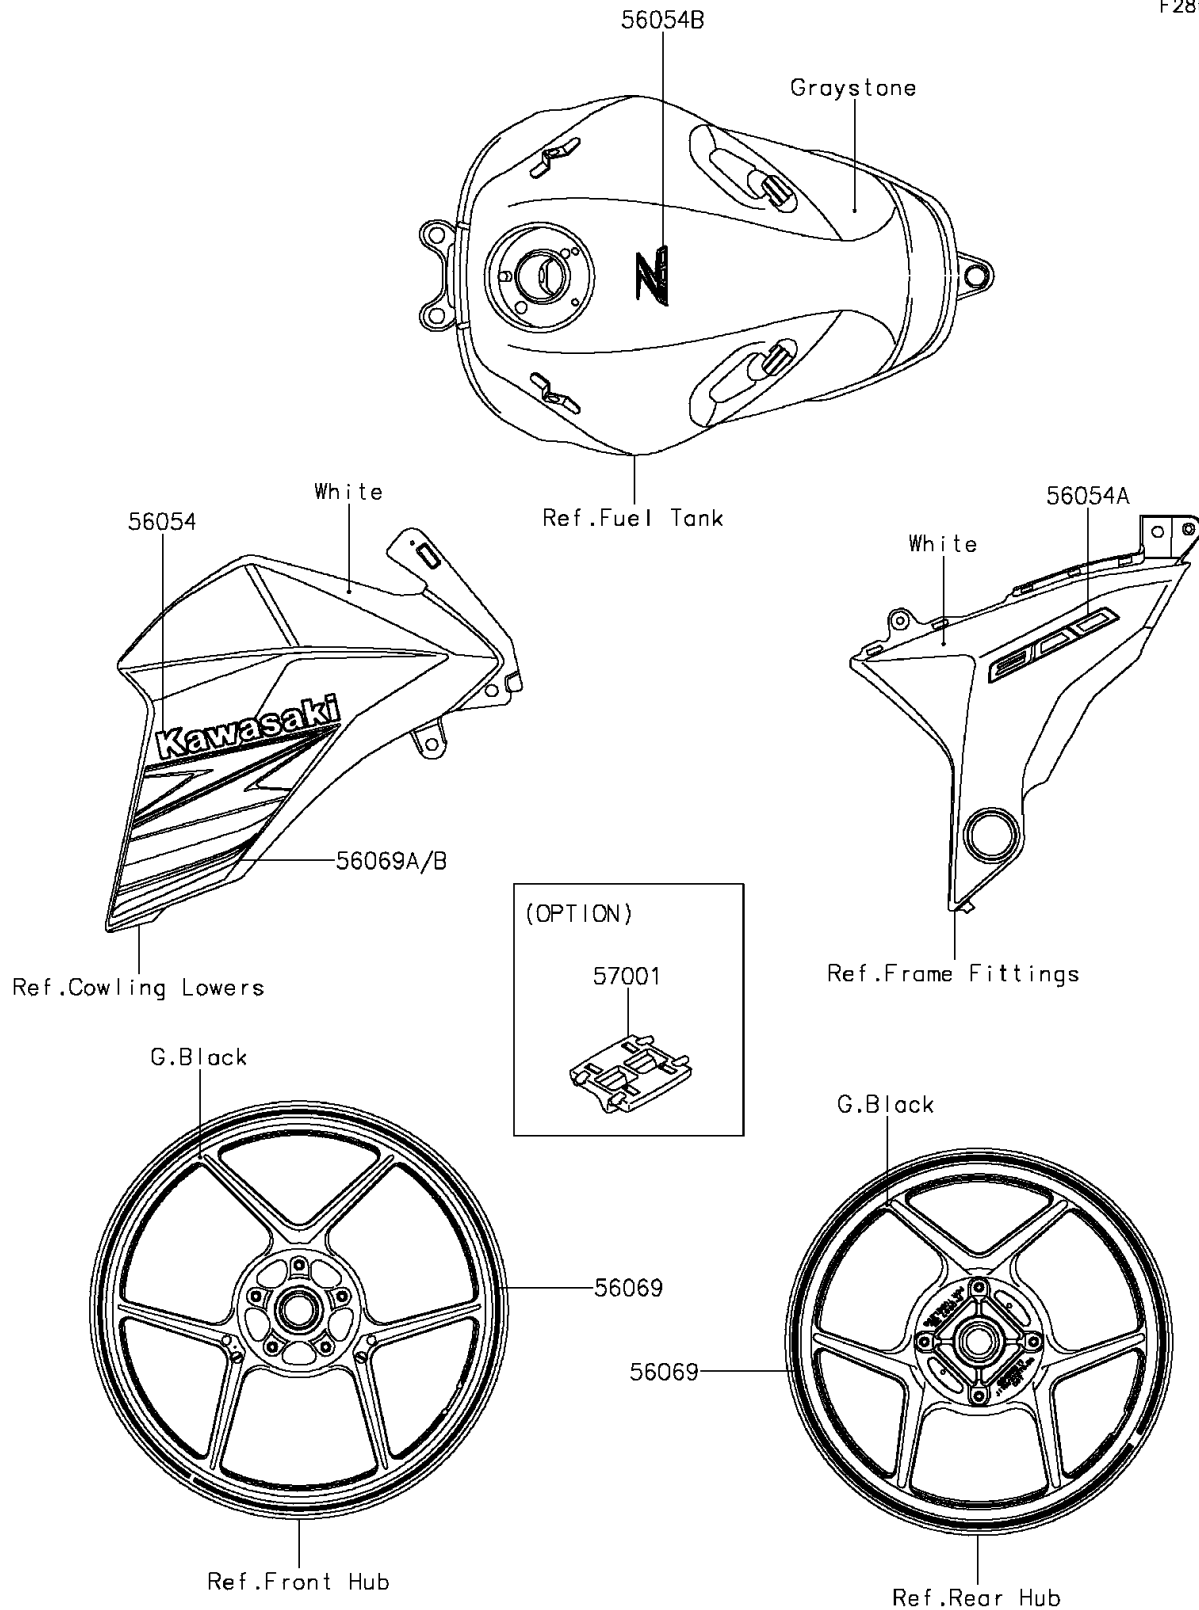

2015 ZR800 (European)

PARTS DIAGRAM

Decals(White)(AFF)

F2861H

2015 ZR800 (European)

PARTS LIST

Decals(White)(AFF)

ITEM NAME	PART NUMBER	QUANTITY
MARK,SHROUD,KAWASAKI (Ref # 56054)	56054-1121	2
MARK,PIVOT COVER,800 (Ref # 56054A)	56054-1162	2
MARK,FUEL TANK,Z800 (Ref # 56054B)	56054-1585	1
PATTERN,WHEEL,GRN,6X1353 (Ref # 56069)	56069-2640	4
PATTERN,SHROUD,LH (Ref # 56069A)	56069-7730	1
PATTERN,SHROUD,RH (Ref # 56069B)	56069-7731	1
RIM STRIPE APPLICATOR (Ref # 57001)	57001-1752	AR