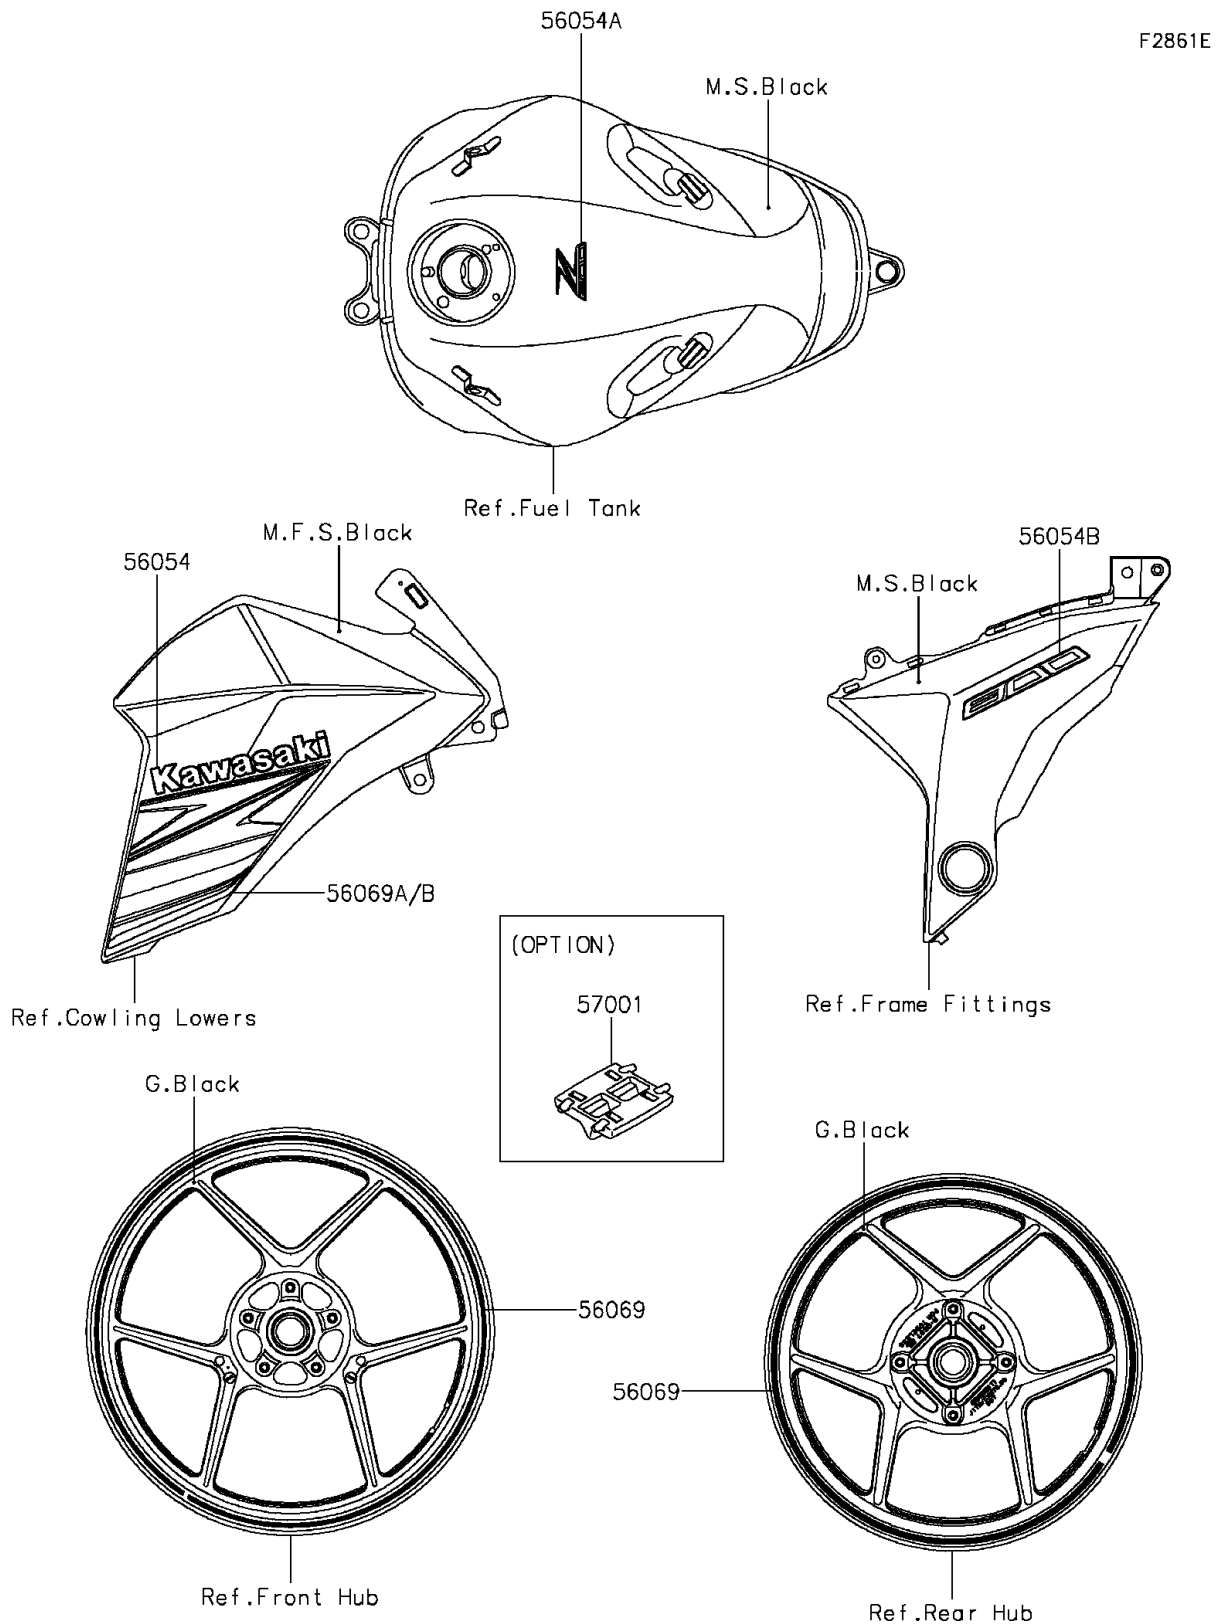

2014 ZR800 (European)

PARTS DIAGRAM

Decals(Black)(AEF)

2014 ZR800 (European)

PARTS LIST

Decals(Black)(AEF)

ITEM NAME	PART NUMBER	QUANTITY
MARK,SHROUD,KAWASAKI (Ref # 56054)	56054-1121	2
MARK,FUEL TANK,Z800 (Ref # 56054A)	56054-1286	1
MARK,PIVOT COVER,800 (Ref # 56054B)	56054-1287	2
PATTERN,WHEEL,GRN,6X1353 (Ref # 56069)	56069-2640	4
PATTERN,SHROUD,LH (Ref # 56069A)	56069-4112	1
PATTERN,SHROUD,RH (Ref # 56069B)	56069-4113	1
RIM STRIPE APPLICATOR (Ref # 57001)	57001-1752	AR