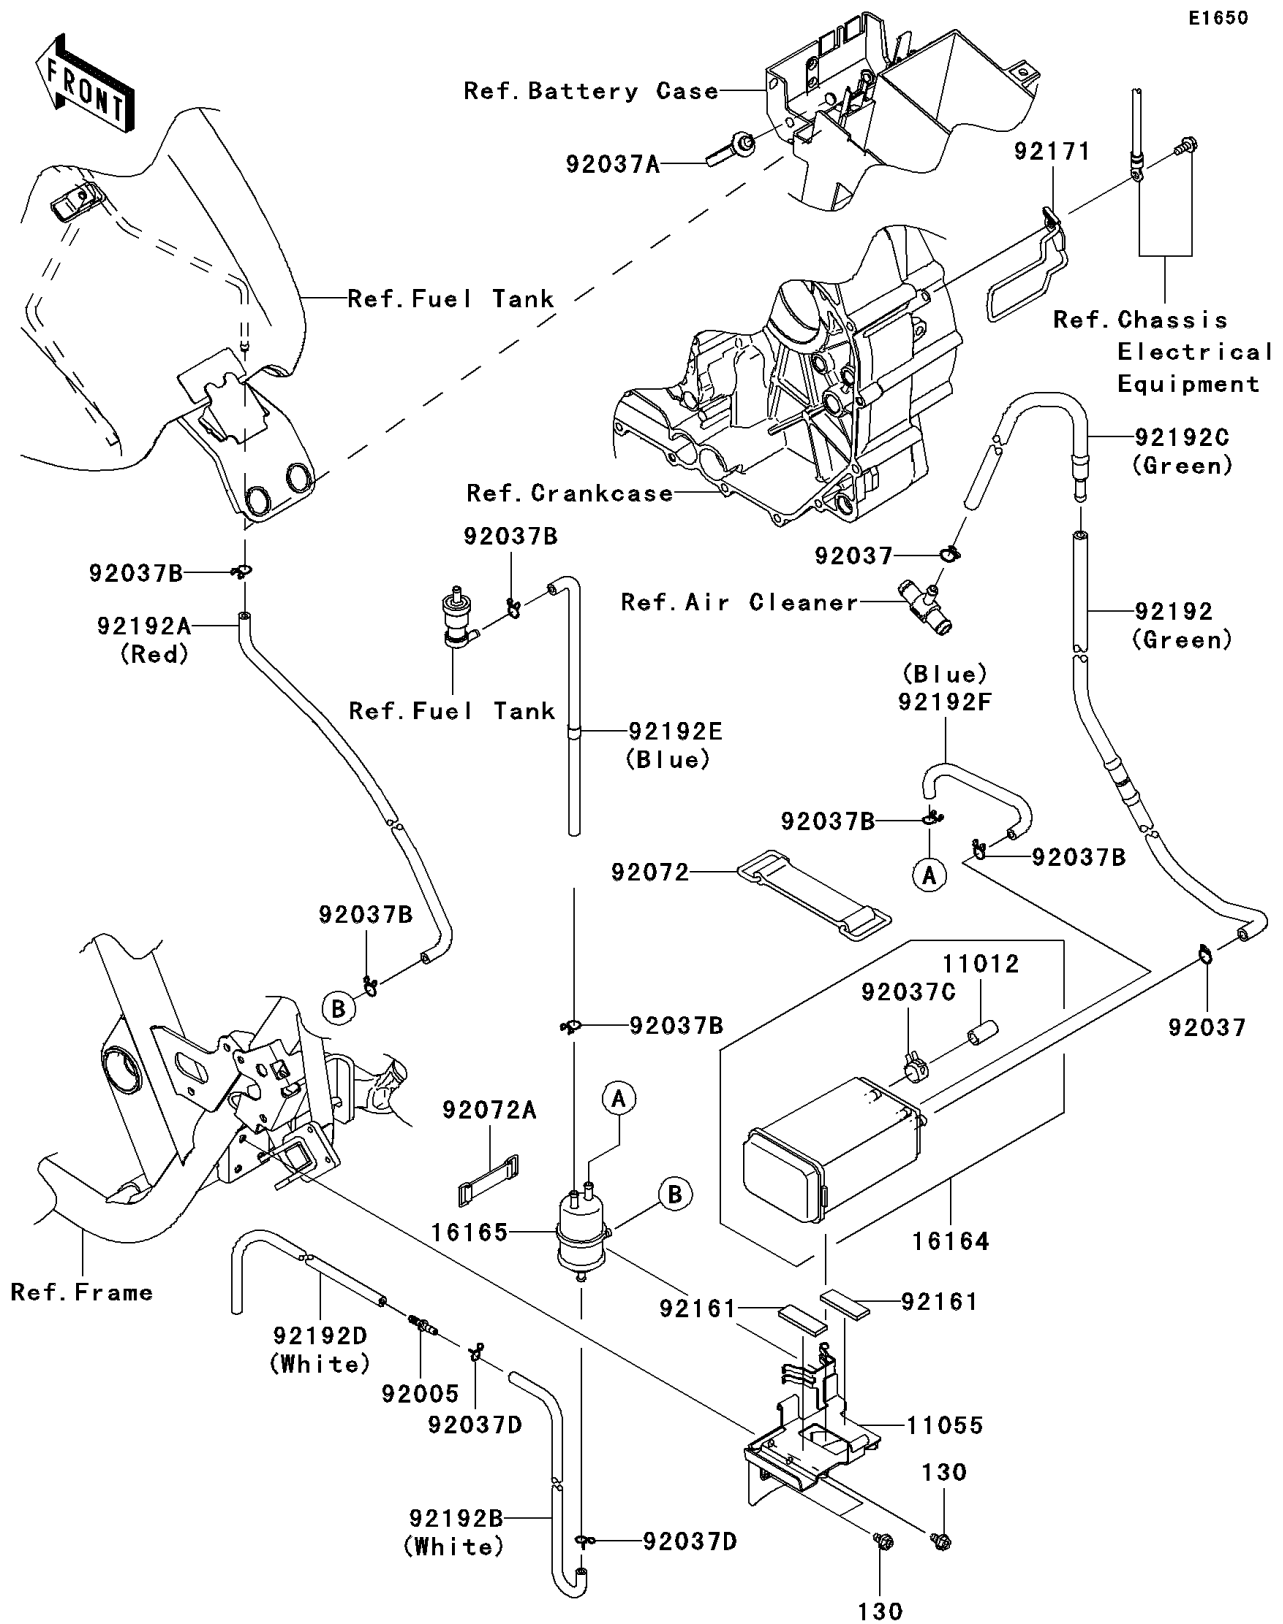

2009 Vulcan® 1700 Classic LT

PARTS DIAGRAM

Fuel Evaporative System(CA)

2009 Vulcan® 1700 Classic LT

PARTS LIST

Fuel Evaporative System(CA)

ITEM NAME	PART NUMBER	QUANTITY
-----------	-------------	----------
