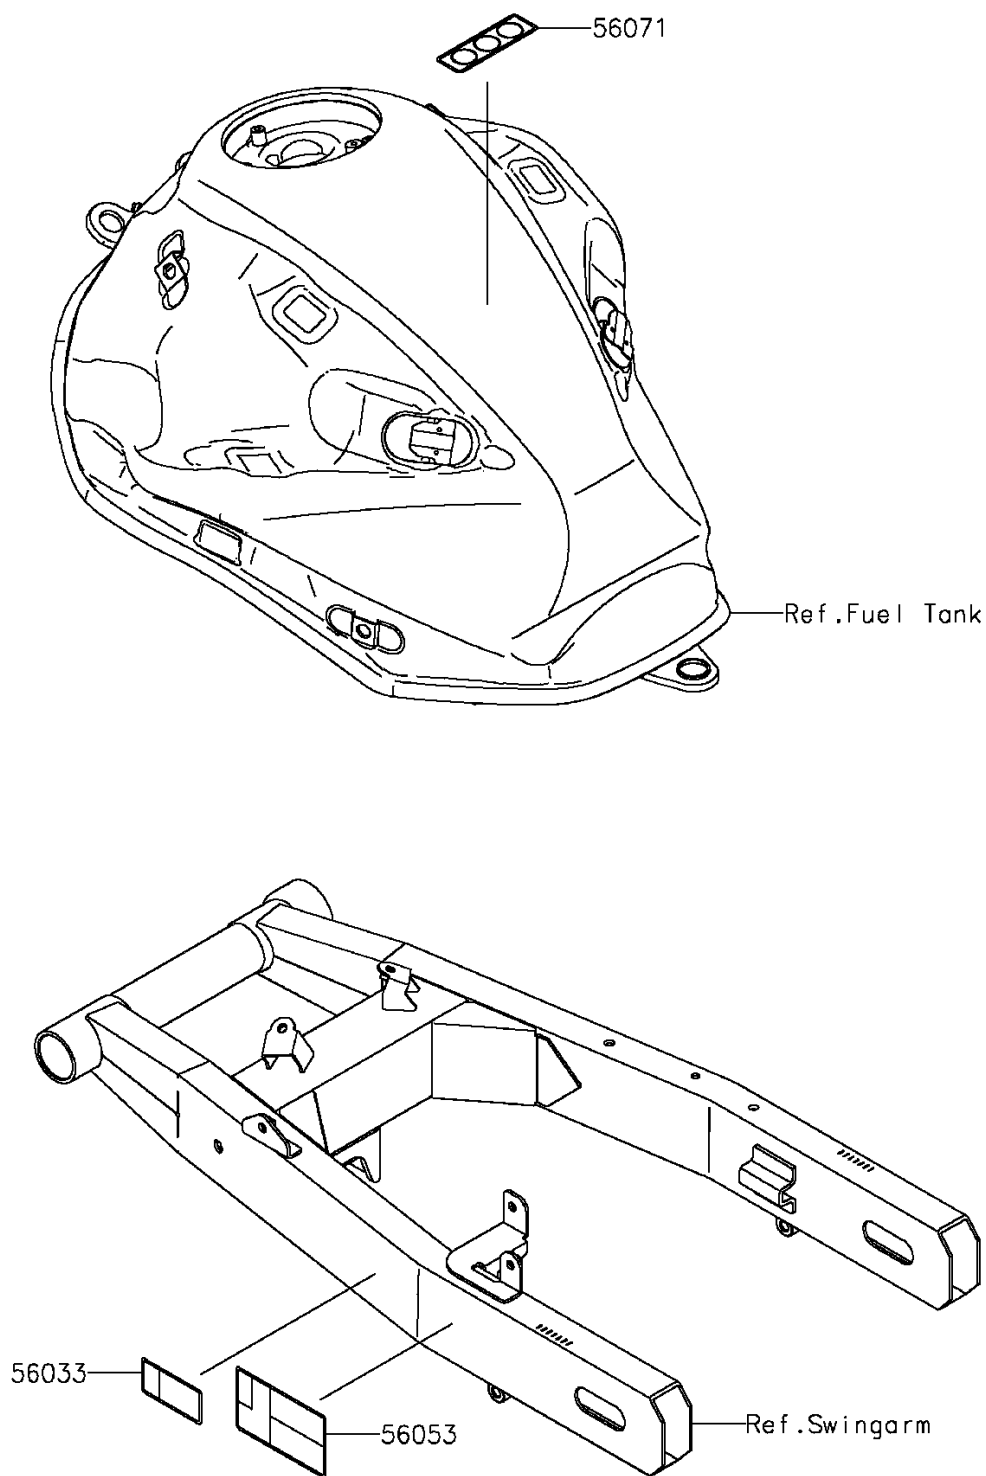

2015 ZR800 (European)

PARTS DIAGRAM

Labels

F2860

2015 ZR800 (European)

PARTS LIST

Labels

ITEM NAME	PART NUMBER	QUANTITY
LABEL-MANUAL,CHAIN (Ref # 56033)	56033-0742	1
LABEL-SPECIFICATION,TIRE&LOAD (Ref # 56053)	56053-0622	1
LABEL-WARNING,FUEL (Ref # 56071)	56071-0368	1