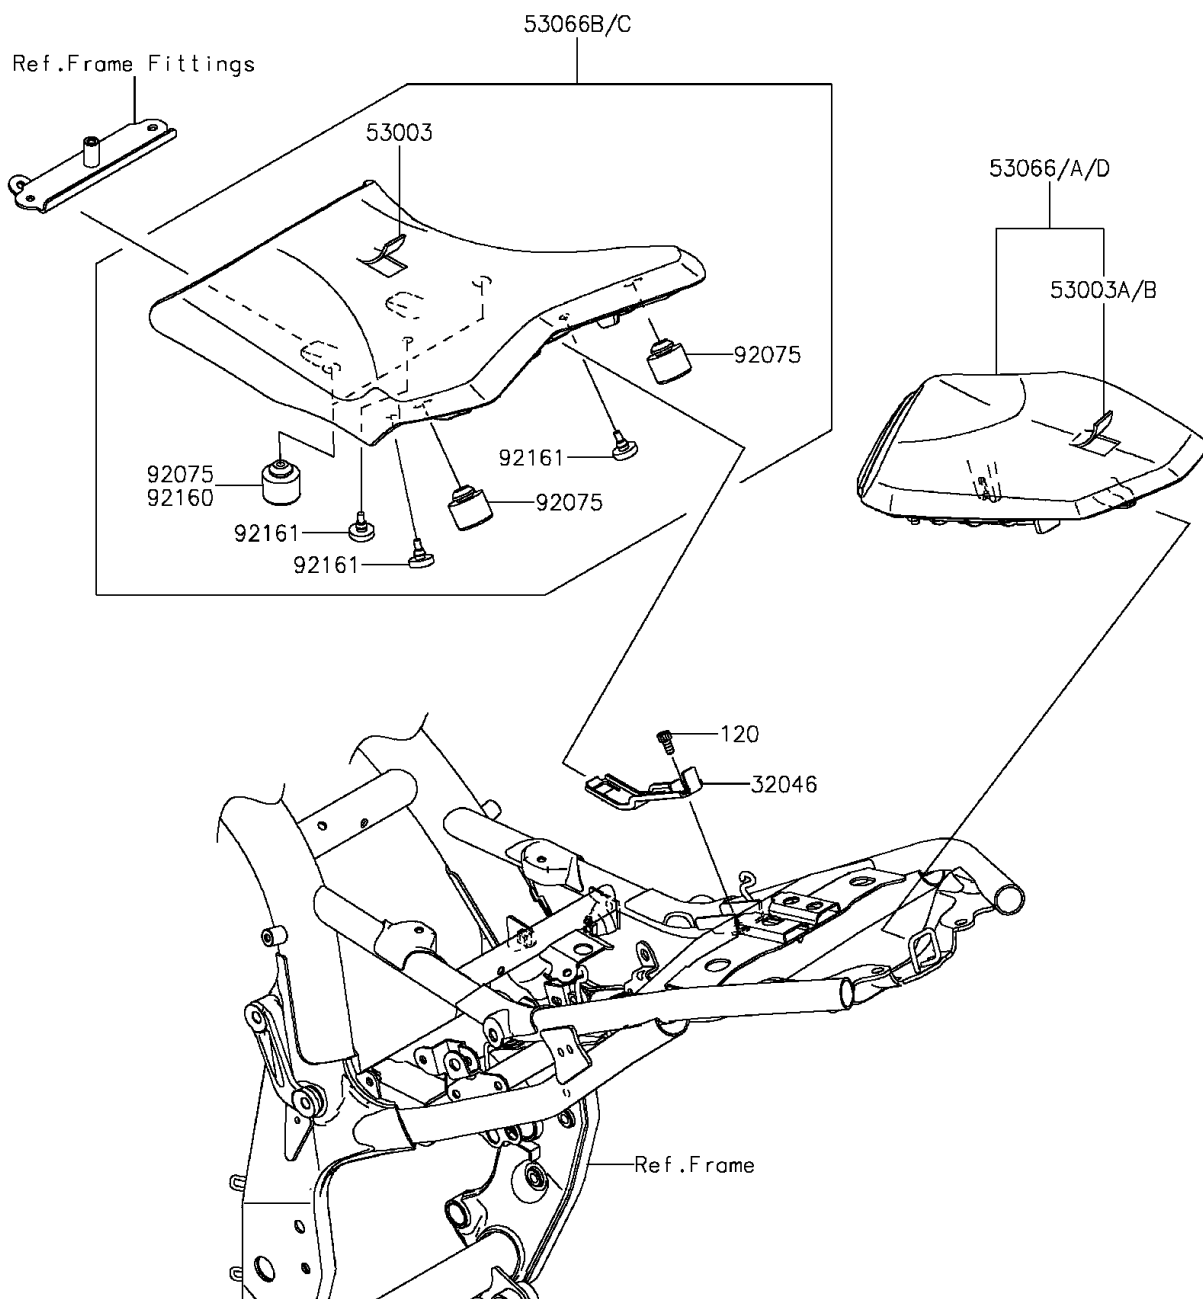

2015 ZR800 (European)

PARTS DIAGRAM

Seat

F2510

2015 ZR800 (European)

PARTS LIST

Seat

ITEM NAME

PART NUMBER

QUANTITY
