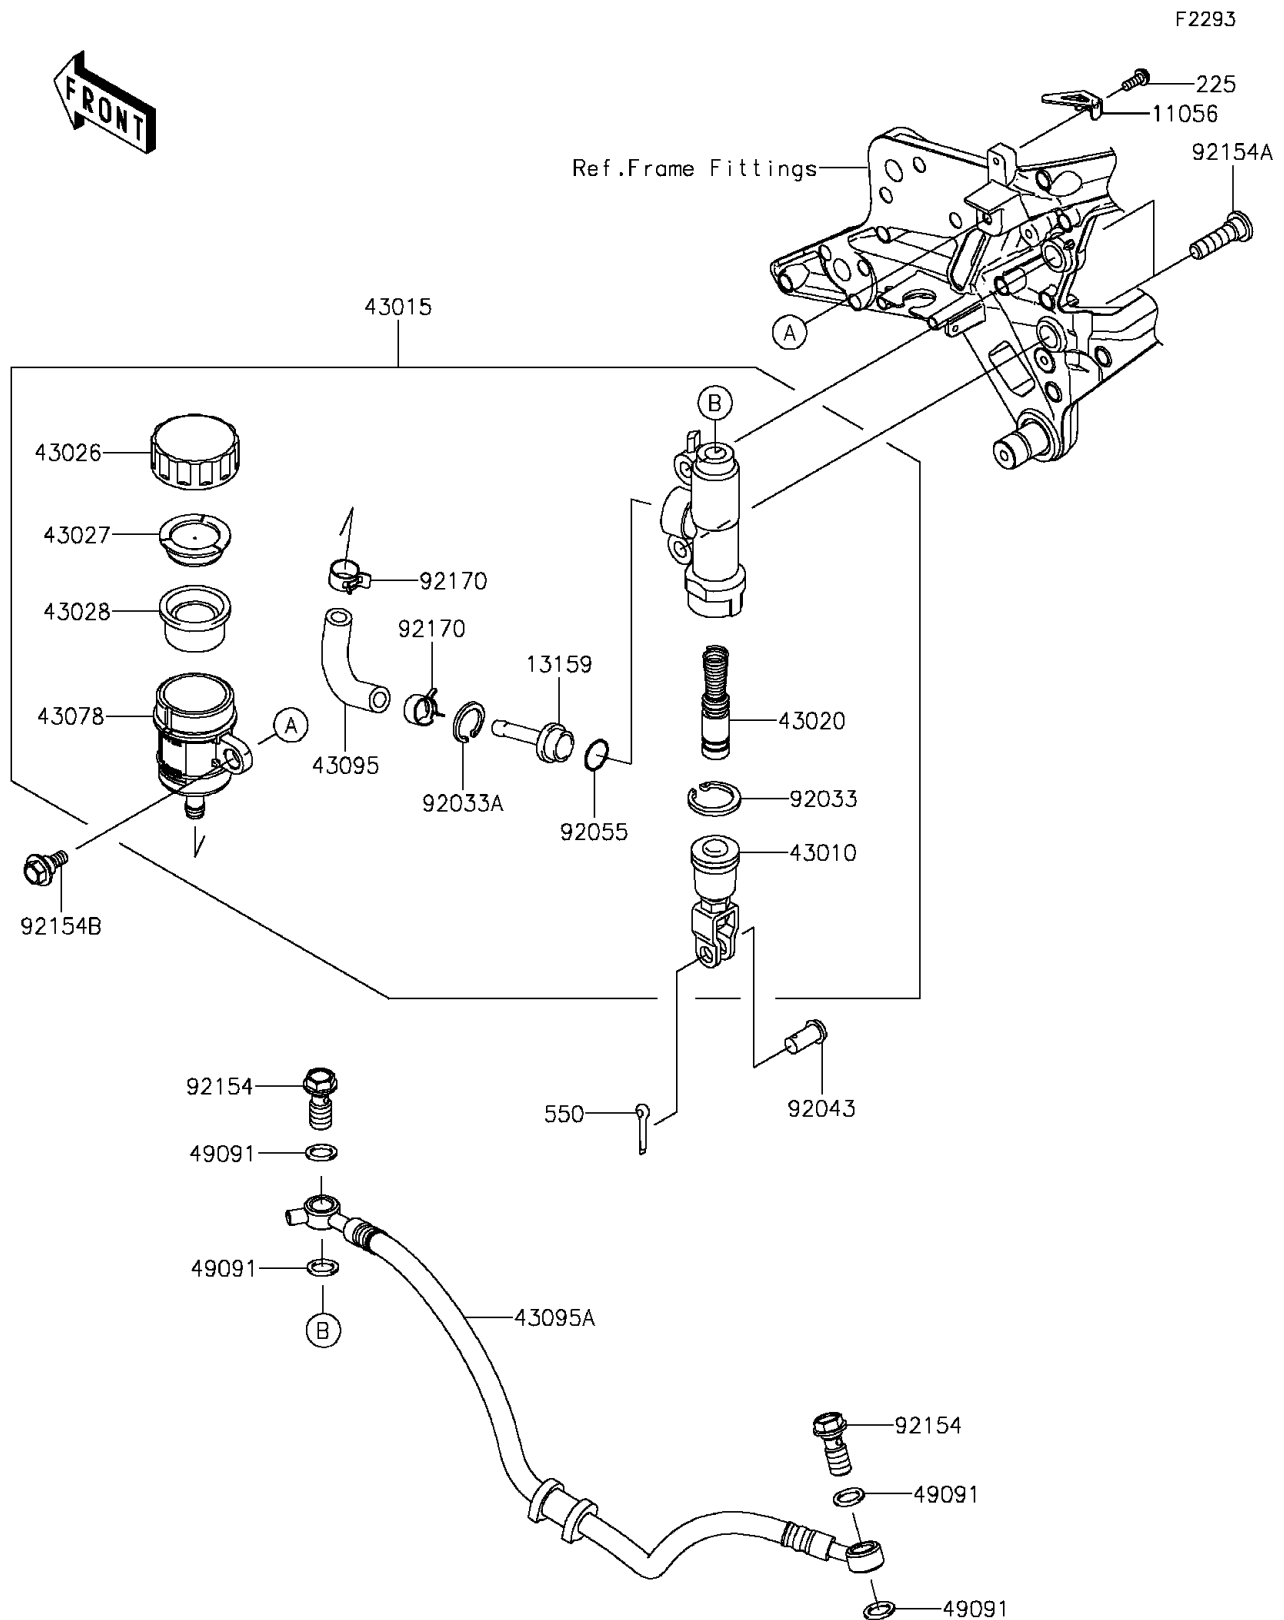

2015 ZR800 (European)

PARTS DIAGRAM

Rear Master Cylinder

2015 ZR800 (European)

PARTS LIST

Rear Master Cylinder

ITEM NAME

PART NUMBER

QUANTITY
