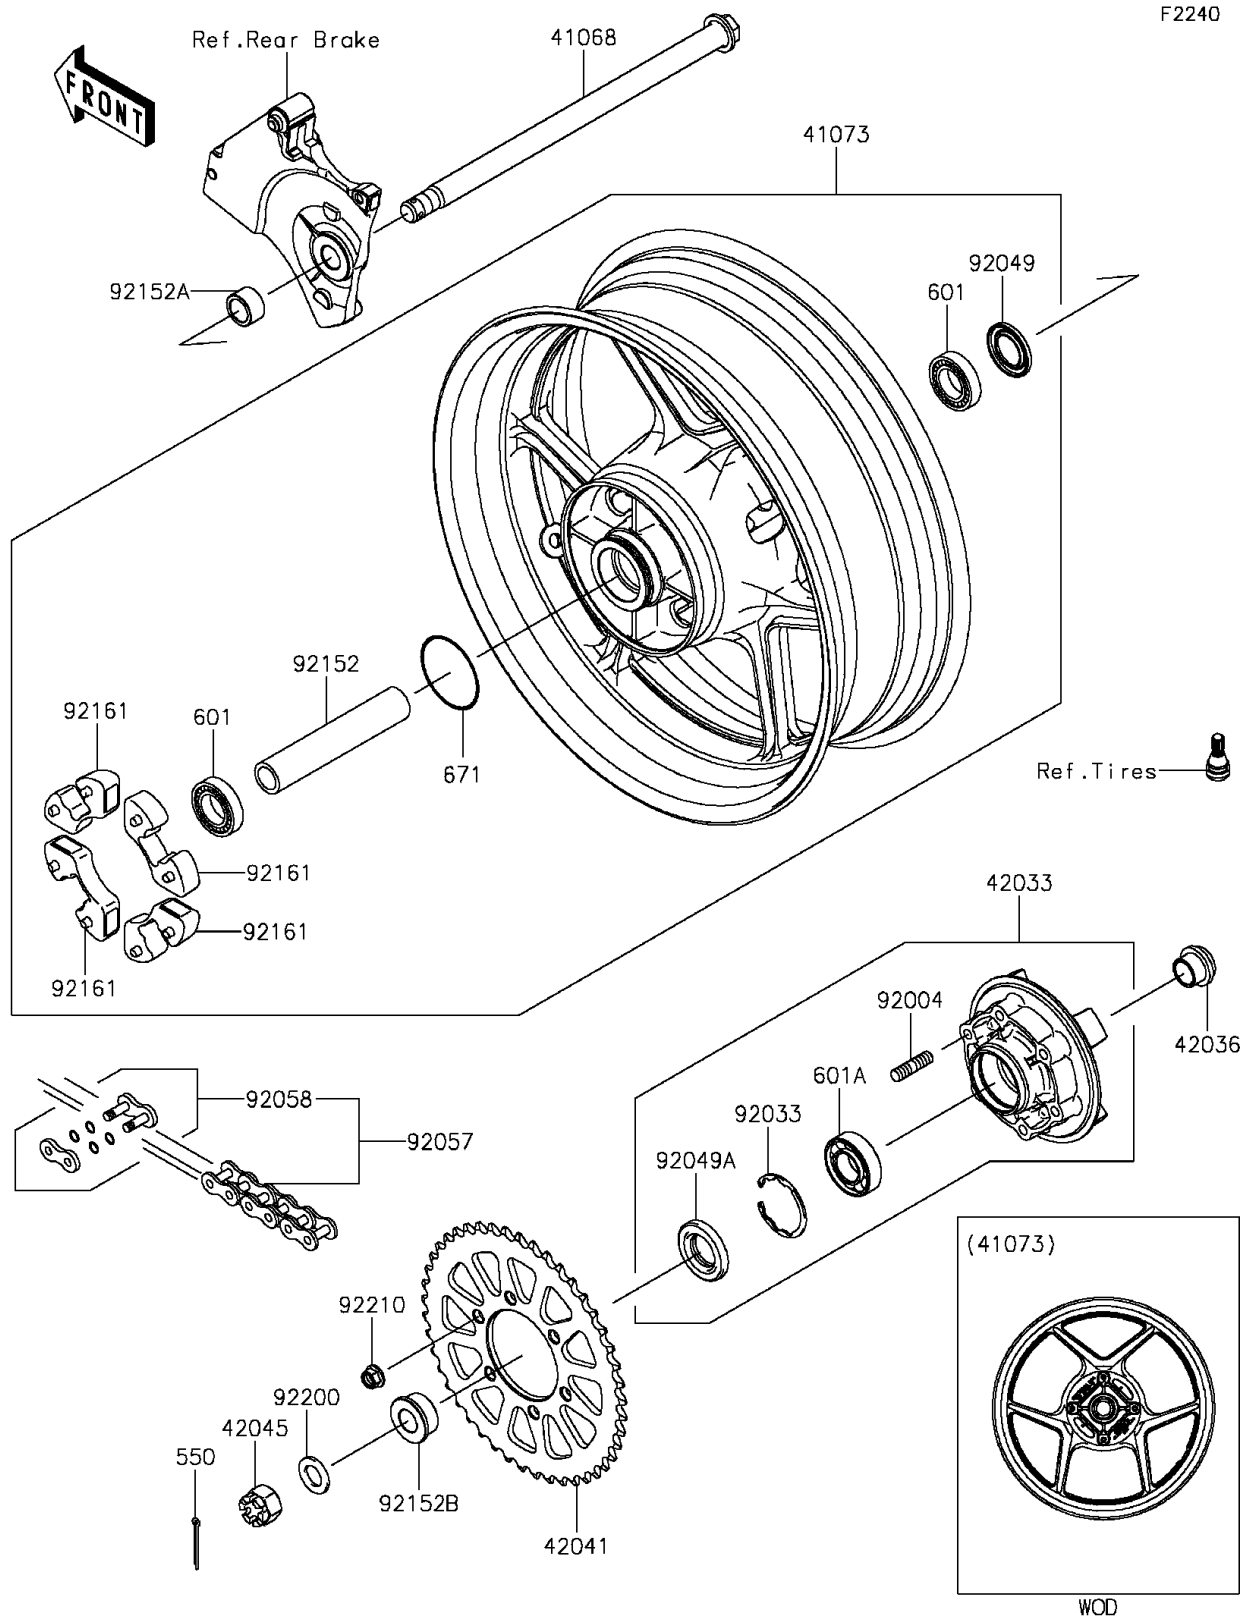

2015 ZR800 (European)

PARTS DIAGRAM

Rear Hub

2015 ZR800 (European)

PARTS LIST

Rear Hub

ITEM NAME

PART NUMBER

QUANTITY
