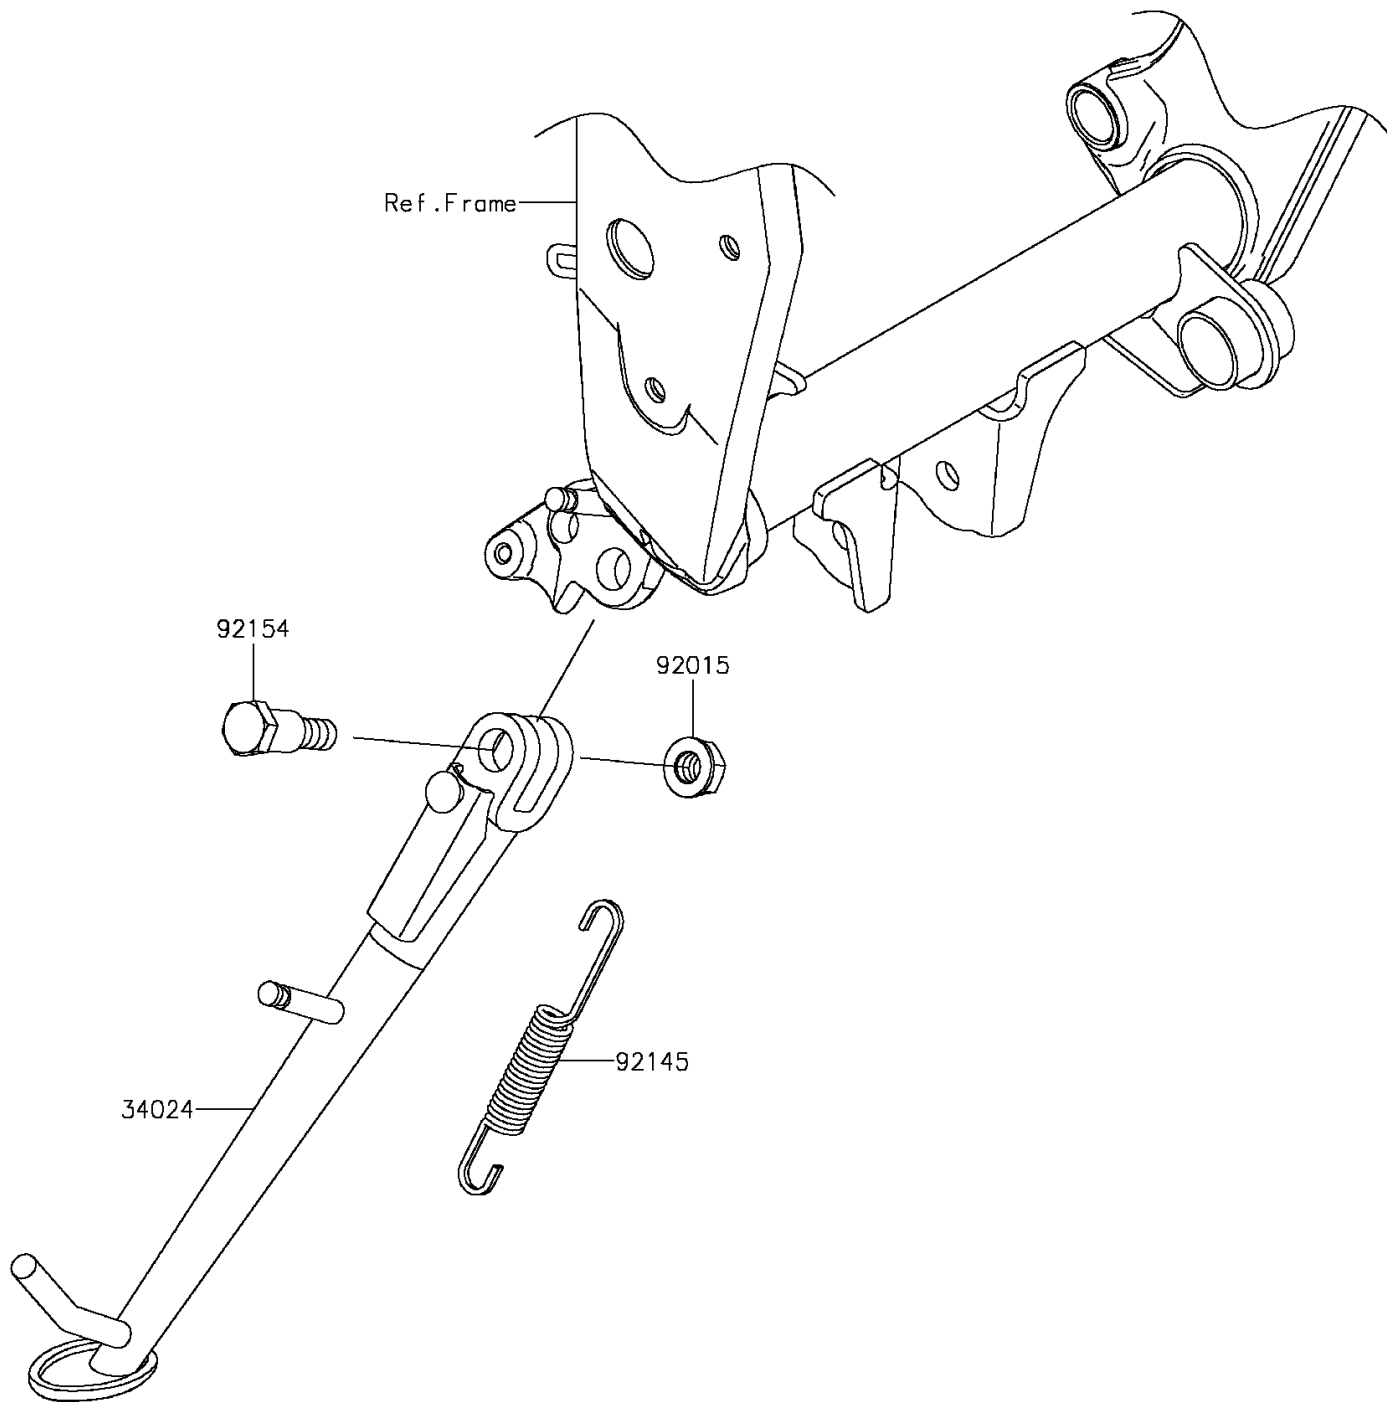

# 2013 ZR800 (European)

## PARTS DIAGRAM

Stand(s)

**Kawasaki**

Let the Good Times Roll®

F2190

## PARTS LIST

Stand(s)

**ITEM NAME**

**PART NUMBER**

**QUANTITY**

---