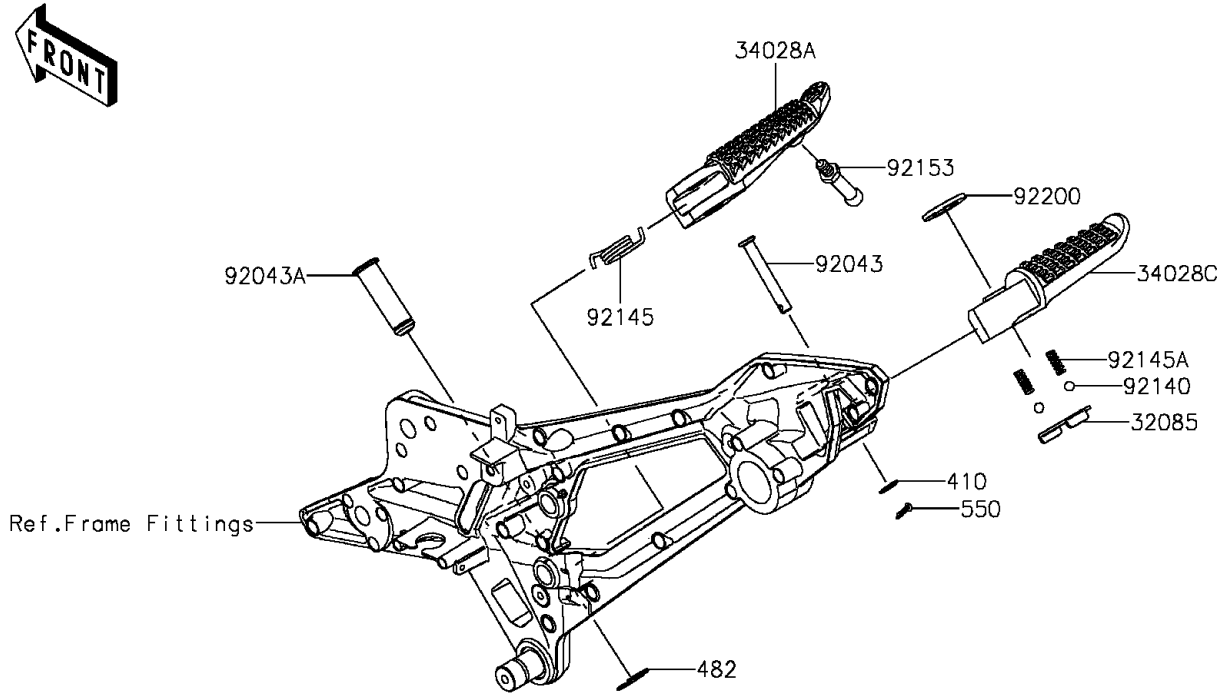

2013 ZR800 (European)

PARTS DIAGRAM

Footrests

F2160

2013 ZR800 (European)

PARTS LIST

Footrests

ITEM NAME

PART NUMBER

QUANTITY
