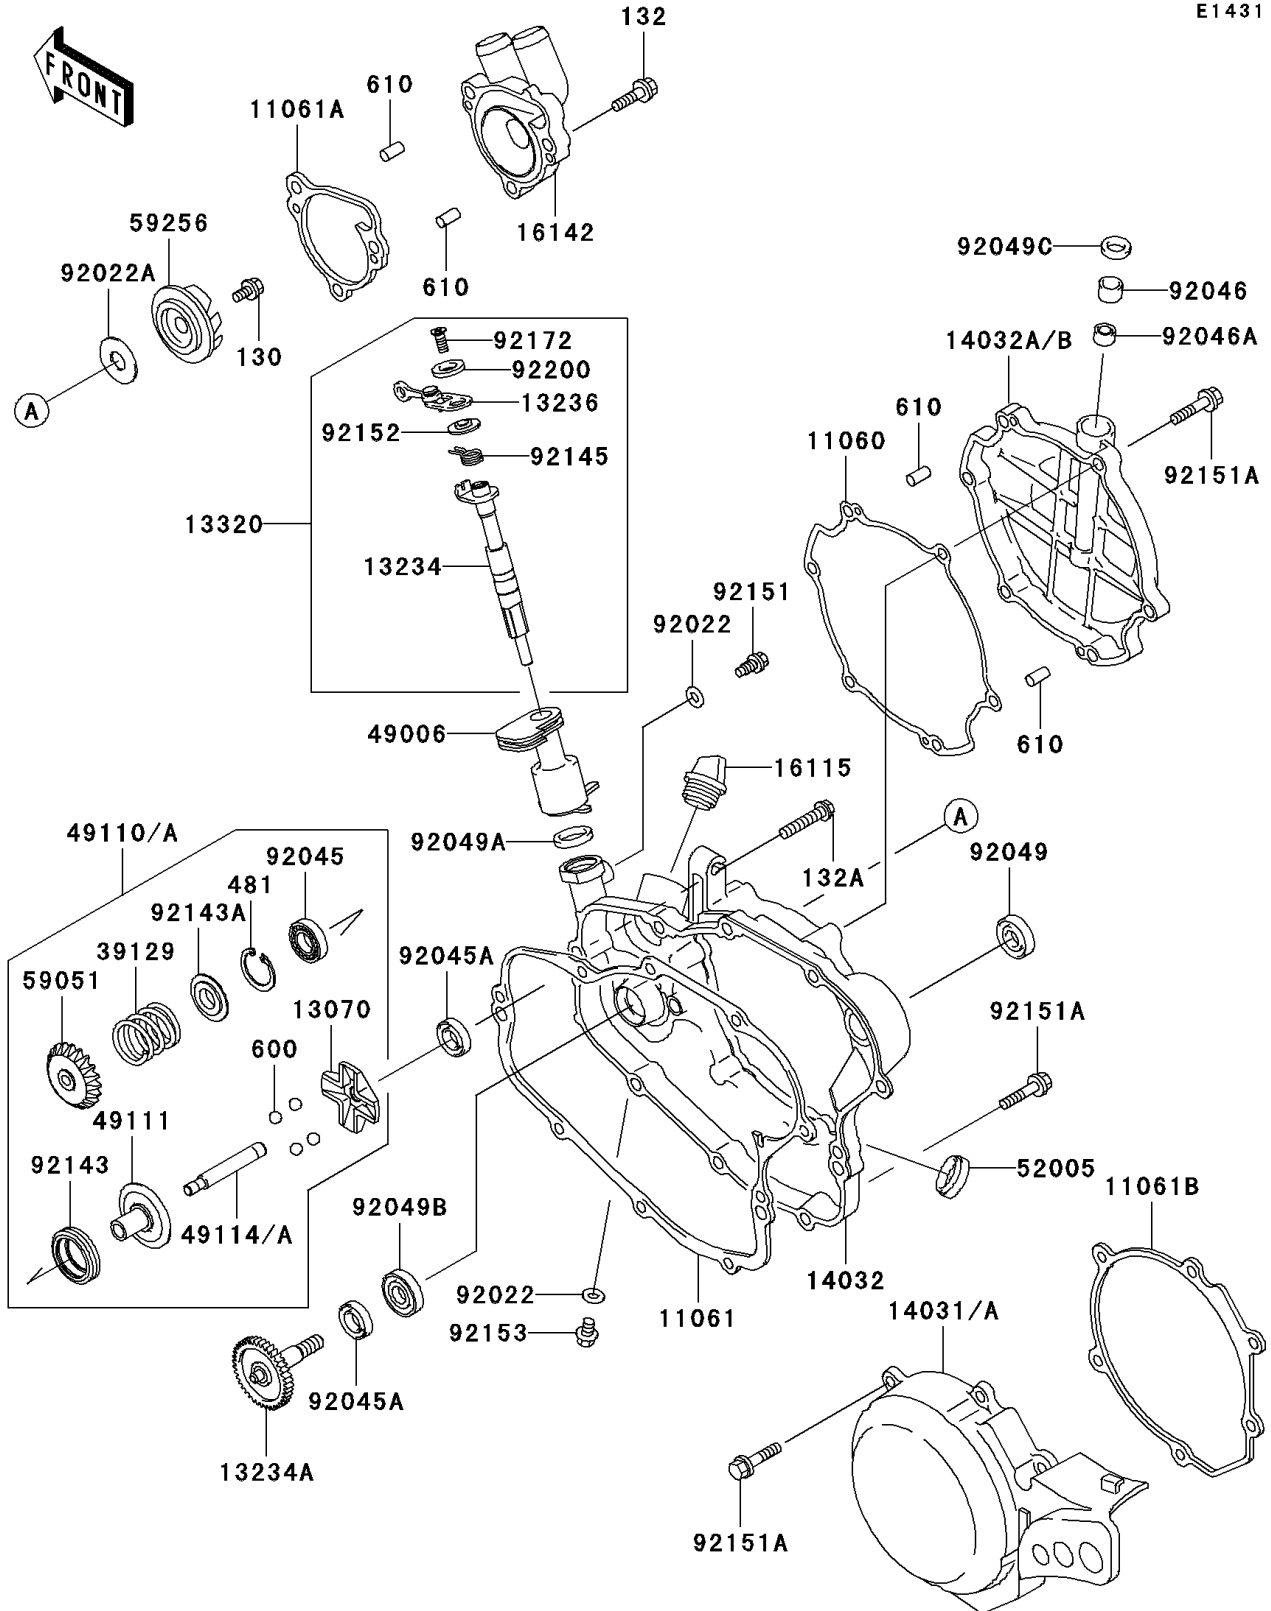

# 2009 KX™100

## PARTS DIAGRAM

### Engine Cover(s)

E1431

## PARTS LIST

Engine Cover(s)

**Kawasaki**

Let the Good Times Roll®

**ITEM NAME**

**PART NUMBER**

**QUANTITY**

---