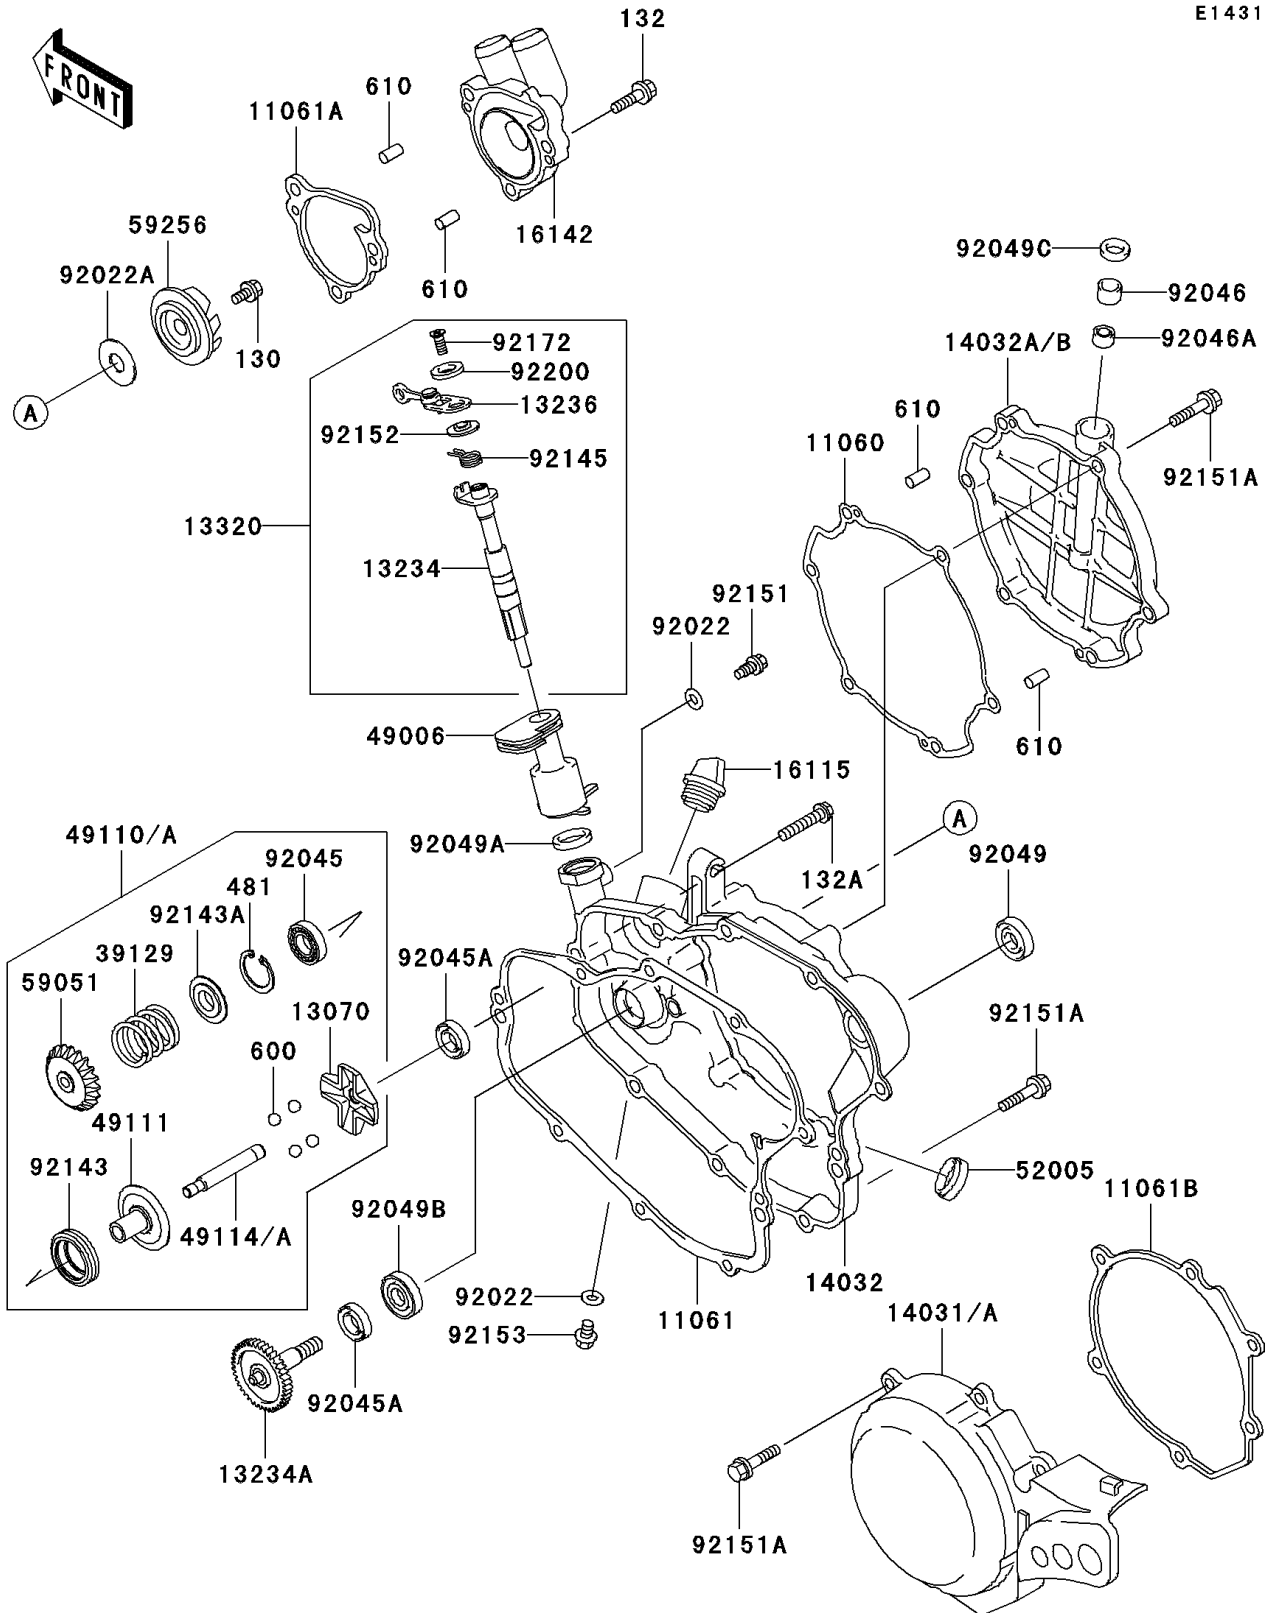

2006 KX100

PARTS DIAGRAM

Engine Cover(s)

E1431

2006 KX100

PARTS LIST

Engine Cover(s)

ITEM NAME

PART NUMBER

QUANTITY
