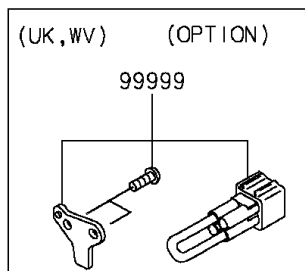

2015 ZR800 (European)

PARTS DIAGRAM

Throttle

2015 ZR800 (European)

PARTS LIST

Throttle

ITEM NAME	PART NUMBER	QUANTITY
CAP (Ref # 11065)	11065-0072	4
PLATE,THROTTLE CABLE (Ref # 13272)	13272-1376	1
COVER,THROTTLE,LH (Ref # 14092)	14092-0952	1
COVER,THROTTLE,RH (Ref # 14092A)	14092-0953	1
SCREW-PILOT AIR (Ref # 16014)	16014-0017	4
SCREW-THROTTLE STOP (Ref # 16021)	16021-0029	1
INSULATOR,INJECTER (Ref # 16073)	16073-1123	4
PIPE-COMP,FUEL (Ref # 31064)	31064-0625	1
NOZZLE-INJECTION (Ref # 49033)	49033-0029	4
PIPE-INJECTION (Ref # 49056)	49056-0037	2
FITTING (Ref # 92005)	92005-1380	3
CLAMP,TUBE (Ref # 92037)	92037-1124	4
RIVET (Ref # 92039)	92039-0023	1
RING-O,INJECTION NOZZLE (Ref # 92055)	92055-0124	4
RING-O (Ref # 92055A)	92055-0761	2
COLLAR (Ref # 92152)	92152-1709	2
BOLT,SOCKET,5X12 (Ref # 92154)	92154-0917	2
BOLT,FLANGED,5X8 (Ref # 92154A)	92154-0964	1
CLAMP (Ref # 92170)	92170-3749	1
SCREW,PIPE INJECTION (Ref # 92172)	92172-0828	4
TUBE,3.2X7.4X40 (Ref # 92191)	92191-1551	3
TUBE,3.2X7.4X70 (Ref # 92191A)	92191-1552	3
TUBE,3.2X7.4X90 (Ref # 92192)	92192-1265	1
TUBE,3.2X7.4X100 (Ref # 92192A)	92192-1266	1
WASHER (Ref # 92200)	92200-3807	4
THROTTLE-ASSY (Ref # 16163)	16163-0798	1
THROTTLE-ASSY (Ref # 16163A)	16163-0800	1
KIT.,72KW (Ref # 99999)	99999-0345	1