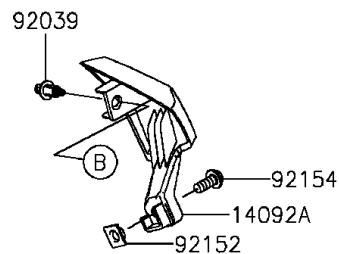

2015 ZR800 (European)

PARTS DIAGRAM

Throttle

2015 ZR800 (European)

PARTS LIST

Throttle

ITEM NAME	PART NUMBER	QUANTITY
CAP (Ref # 11065)	11065-0072	4
PLATE,THROTTLE CABLE (Ref # 13272)	13272-1376	1
COVER,THROTTLE,LH (Ref # 14092)	14092-0952	1
COVER,THROTTLE,RH (Ref # 14092A)	14092-0953	1
SCREW-PILOT AIR (Ref # 16014)	16014-0017	4
SCREW-THROTTLE STOP (Ref # 16021)	16021-0029	1
INSULATOR,INJECTER (Ref # 16073)	16073-1123	4
PIPE-COMP,FUEL (Ref # 31064)	31064-0625	1
NOZZLE-INJECTION (Ref # 49033)	49033-0029	4
PIPE-INJECTION (Ref # 49056)	49056-0037	2
FITTING (Ref # 92005)	92005-1380	3
CLAMP,TUBE (Ref # 92037)	92037-1124	4
RIVET (Ref # 92039)	92039-0023	1
RING-O,INJECTION NOZZLE (Ref # 92055)	92055-0124	4
RING-O (Ref # 92055A)	92055-0761	2
COLLAR (Ref # 92152)	92152-1709	2
BOLT,SOCKET,5X12 (Ref # 92154)	92154-0917	2
BOLT,FLANGED,5X8 (Ref # 92154A)	92154-0964	1
CLAMP (Ref # 92170)	92170-3749	1
SCREW,PIPE INJECTION (Ref # 92172)	92172-0828	4
TUBE,3.2X7.4X40 (Ref # 92191)	92191-1551	3
TUBE,3.2X7.4X70 (Ref # 92191A)	92191-1552	3
TUBE,3.2X7.4X90 (Ref # 92192)	92192-1265	1
TUBE,3.2X7.4X100 (Ref # 92192A)	92192-1266	1
WASHER (Ref # 92200)	92200-3807	4
THROTTLE-ASSY (Ref # 16163)	16163-0798	1
THROTTLE-ASSY (Ref # 16163A)	16163-0800	1
KIT.,72KW (Ref # 99999)	99999-0345	1