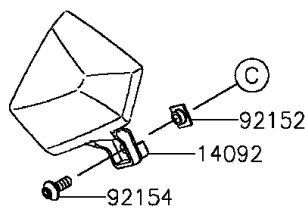

2015 ZR800 (European)

PARTS DIAGRAM

Throttle

2015 ZR800 (European)

PARTS LIST

Throttle

ITEM NAME	PART NUMBER	QUANTITY
CAP (Ref # 11065)	11065-0072	4
PLATE,THROTTLE CABLE (Ref # 13272)	13272-1376	1
COVER,THROTTLE,LH (Ref # 14092)	14092-0952	1
COVER,THROTTLE,RH (Ref # 14092A)	14092-0953	1
SCREW-PILOT AIR (Ref # 16014)	16014-0017	4
SCREW-THROTTLE STOP (Ref # 16021)	16021-0029	1
INSULATOR,INJECTER (Ref # 16073)	16073-1123	4
PIPE-COMP,FUEL (Ref # 31064)	31064-0625	1
NOZZLE-INJECTION (Ref # 49033)	49033-0029	4
PIPE-INJECTION (Ref # 49056)	49056-0037	2
FITTING (Ref # 92005)	92005-1380	3
CLAMP,TUBE (Ref # 92037)	92037-1124	4
RIVET (Ref # 92039)	92039-0023	1
RING-O,INJECTION NOZZLE (Ref # 92055)	92055-0124	4
RING-O (Ref # 92055A)	92055-0761	2
COLLAR (Ref # 92152)	92152-1709	2
BOLT,SOCKET,5X12 (Ref # 92154)	92154-0917	2
BOLT,FLANGED,5X8 (Ref # 92154A)	92154-0964	1
CLAMP (Ref # 92170)	92170-3749	1
SCREW,PIPE INJECTION (Ref # 92172)	92172-0828	4
TUBE,3.2X7.4X40 (Ref # 92191)	92191-1551	3
TUBE,3.2X7.4X70 (Ref # 92191A)	92191-1552	3
TUBE,3.2X7.4X90 (Ref # 92192)	92192-1265	1
TUBE,3.2X7.4X100 (Ref # 92192A)	92192-1266	1
WASHER (Ref # 92200)	92200-3807	4
THROTTLE-ASSY (Ref # 16163)	16163-0798	1
THROTTLE-ASSY (Ref # 16163A)	16163-0800	1
KIT.,72KW (Ref # 99999)	99999-0345	1