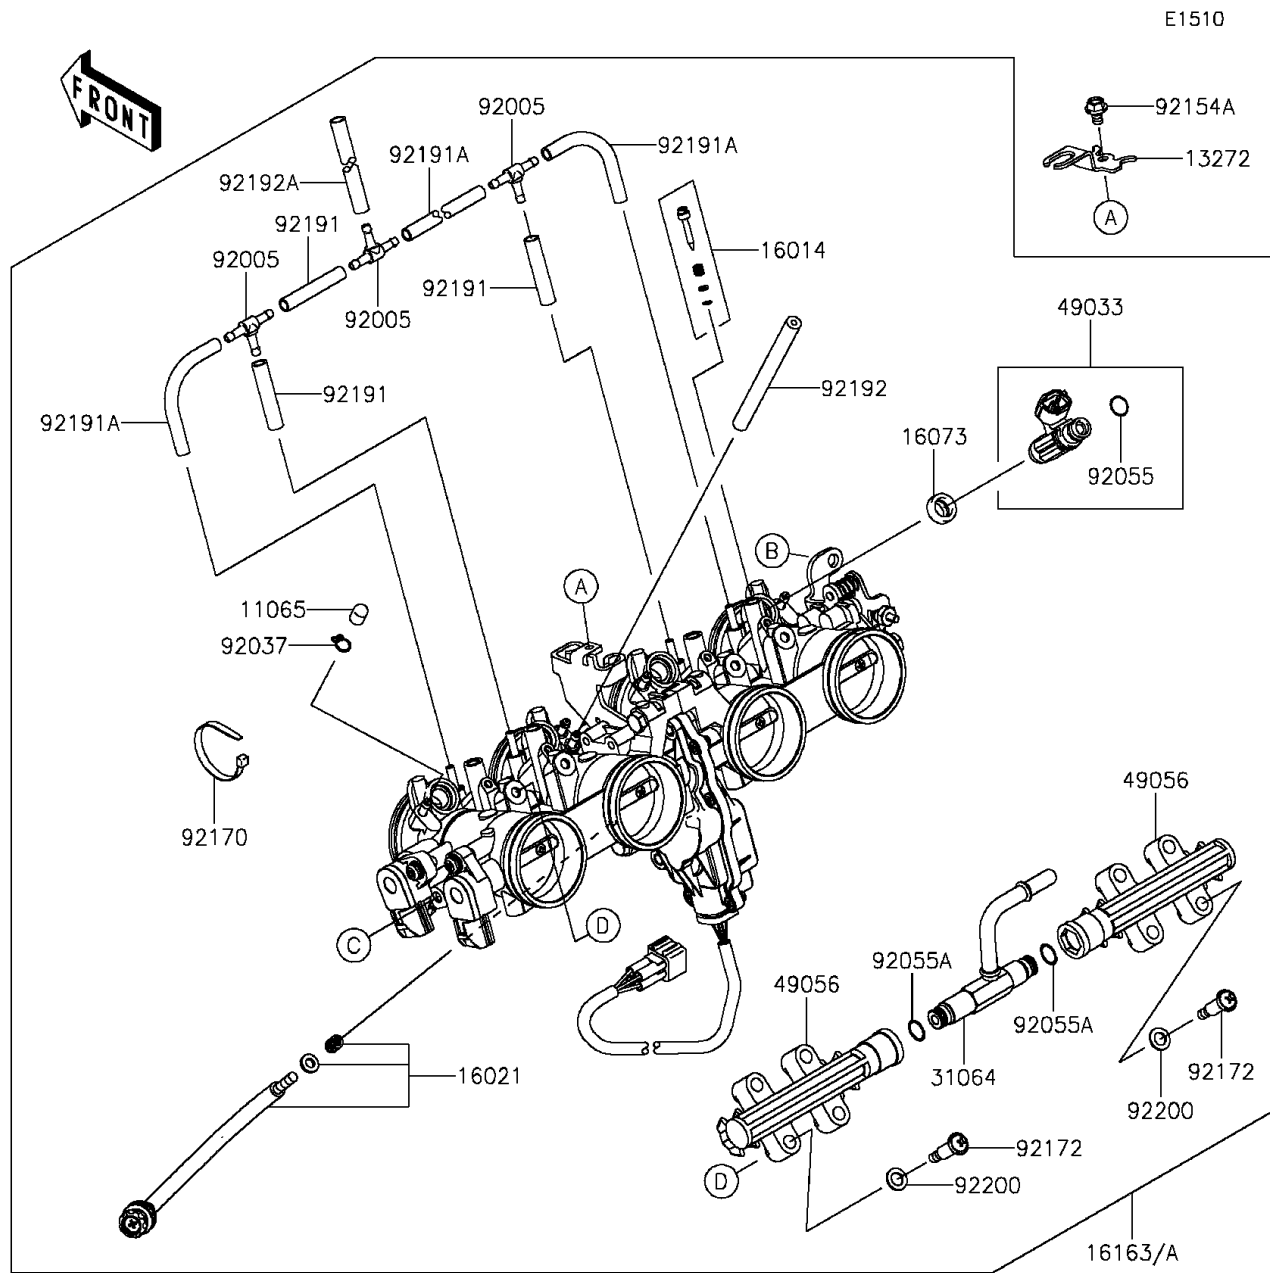

2015 ZR800 (European)

PARTS DIAGRAM

Throttle

2015 ZR800 (European)

PARTS LIST

Throttle

ITEM NAME	PART NUMBER	QUANTITY
CAP (Ref # 11065)	11065-0072	4
PLATE,THROTTLE CABLE (Ref # 13272)	13272-1376	1
COVER,THROTTLE,LH (Ref # 14092)	14092-0952	1
COVER,THROTTLE,RH (Ref # 14092A)	14092-0953	1
SCREW-PILOT AIR (Ref # 16014)	16014-0017	4
SCREW-THROTTLE STOP (Ref # 16021)	16021-0029	1
INSULATOR,INJECTER (Ref # 16073)	16073-1123	4
PIPE-COMP,FUEL (Ref # 31064)	31064-0625	1
NOZZLE-INJECTION (Ref # 49033)	49033-0029	4
PIPE-INJECTION (Ref # 49056)	49056-0037	2
FITTING (Ref # 92005)	92005-1380	3
CLAMP,TUBE (Ref # 92037)	92037-1124	4
RIVET (Ref # 92039)	92039-0023	1
RING-O,INJECTION NOZZLE (Ref # 92055)	92055-0124	4
RING-O (Ref # 92055A)	92055-0761	2
COLLAR (Ref # 92152)	92152-1709	2
BOLT,SOCKET,5X12 (Ref # 92154)	92154-0917	2
BOLT,FLANGED,5X8 (Ref # 92154A)	92154-0964	1
CLAMP (Ref # 92170)	92170-3749	1
SCREW,PIPE INJECTION (Ref # 92172)	92172-0828	4
TUBE,3.2X7.4X40 (Ref # 92191)	92191-1551	3
TUBE,3.2X7.4X70 (Ref # 92191A)	92191-1552	3
TUBE,3.2X7.4X90 (Ref # 92192)	92192-1265	1
TUBE,3.2X7.4X100 (Ref # 92192A)	92192-1266	1
WASHER (Ref # 92200)	92200-3807	4
THROTTLE-ASSY (Ref # 16163)	16163-0798	1
THROTTLE-ASSY (Ref # 16163A)	16163-0800	1
KIT.,72KW (Ref # 99999)	99999-0345	1