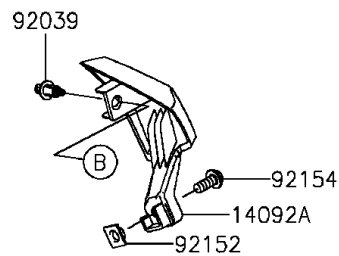

2013 ZR800 (European)

PARTS DIAGRAM

Throttle

2013 ZR800 (European)

PARTS LIST

Throttle

ITEM NAME	PART NUMBER	QUANTITY
CAP (Ref # 11065)	11065-0072	4
PLATE,THROTTLE CABLE (Ref # 13272)	13272-1376	1
COVER,THROTTLE,LH (Ref # 14092)	14092-0952	1
COVER,THROTTLE,RH (Ref # 14092A)	14092-0953	1
SCREW-PILOT AIR (Ref # 16014)	16014-0017	4
SCREW-THROTTLE STOP (Ref # 16021)	16021-0029	1
INSULATOR,INJECTER (Ref # 16073)	16073-1123	4
PIPE-COMP,FUEL (Ref # 31064)	31064-0625	1
NOZZLE-INJECTION (Ref # 49033)	49033-0029	4
PIPE-INJECTION (Ref # 49056)	49056-0037	2
FITTING (Ref # 92005)	92005-1380	3
CLAMP,TUBE (Ref # 92037)	92037-1124	4
RIVET (Ref # 92039)	92039-0023	1
RING-O,INJECTION NOZZLE (Ref # 92055)	92055-0124	4
RING-O (Ref # 92055A)	92055-0761	2
COLLAR (Ref # 92152)	92152-1709	2
BOLT,SOCKET,5X12 (Ref # 92154)	92154-0917	2
BOLT,FLANGED,5X8 (Ref # 92154A)	92154-0964	1
CLAMP (Ref # 92170)	92170-3749	1
SCREW,PIPE INJECTION (Ref # 92172)	92172-0828	4
TUBE,3.2X7.4X40 (Ref # 92191)	92191-1551	3
TUBE,3.2X7.4X70 (Ref # 92191A)	92191-1552	3
TUBE,3.2X7.4X90 (Ref # 92192)	92192-1265	1
TUBE,3.2X7.4X100 (Ref # 92192A)	92192-1266	1
WASHER (Ref # 92200)	92200-3807	4
THROTTLE-ASSY (Ref # 16163)	16163-0798	1
THROTTLE-ASSY (Ref # 16163A)	16163-0800	1
KIT.,72KW (Ref # 99999)	99999-0345	1