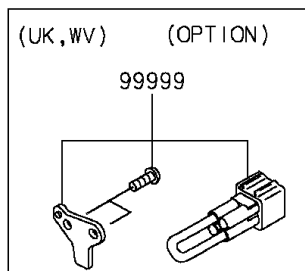

2013 ZR800 (European)

PARTS DIAGRAM

Throttle

2013 ZR800 (European)

PARTS LIST

Throttle

ITEM NAME	PART NUMBER	QUANTITY
CAP (Ref # 11065)	11065-0072	4
PLATE,THROTTLE CABLE (Ref # 13272)	13272-1376	1
COVER,THROTTLE,LH (Ref # 14092)	14092-0952	1
COVER,THROTTLE,RH (Ref # 14092A)	14092-0953	1
SCREW-PILOT AIR (Ref # 16014)	16014-0017	4
SCREW-THROTTLE STOP (Ref # 16021)	16021-0029	1
INSULATOR,INJECTER (Ref # 16073)	16073-1123	4
PIPE-COMP,FUEL (Ref # 31064)	31064-0625	1
NOZZLE-INJECTION (Ref # 49033)	49033-0029	4
PIPE-INJECTION (Ref # 49056)	49056-0037	2
FITTING (Ref # 92005)	92005-1380	3
CLAMP,TUBE (Ref # 92037)	92037-1124	4
RIVET (Ref # 92039)	92039-0023	1
RING-O,INJECTION NOZZLE (Ref # 92055)	92055-0124	4
RING-O (Ref # 92055A)	92055-0761	2
COLLAR (Ref # 92152)	92152-1709	2
BOLT,SOCKET,5X12 (Ref # 92154)	92154-0917	2
BOLT,FLANGED,5X8 (Ref # 92154A)	92154-0964	1
CLAMP (Ref # 92170)	92170-3749	1
SCREW,PIPE INJECTION (Ref # 92172)	92172-0828	4
TUBE,3.2X7.4X40 (Ref # 92191)	92191-1551	3
TUBE,3.2X7.4X70 (Ref # 92191A)	92191-1552	3
TUBE,3.2X7.4X90 (Ref # 92192)	92192-1265	1
TUBE,3.2X7.4X100 (Ref # 92192A)	92192-1266	1
WASHER (Ref # 92200)	92200-3807	4
THROTTLE-ASSY (Ref # 16163)	16163-0798	1
THROTTLE-ASSY (Ref # 16163A)	16163-0800	1
KIT.,72KW (Ref # 99999)	99999-0345	1