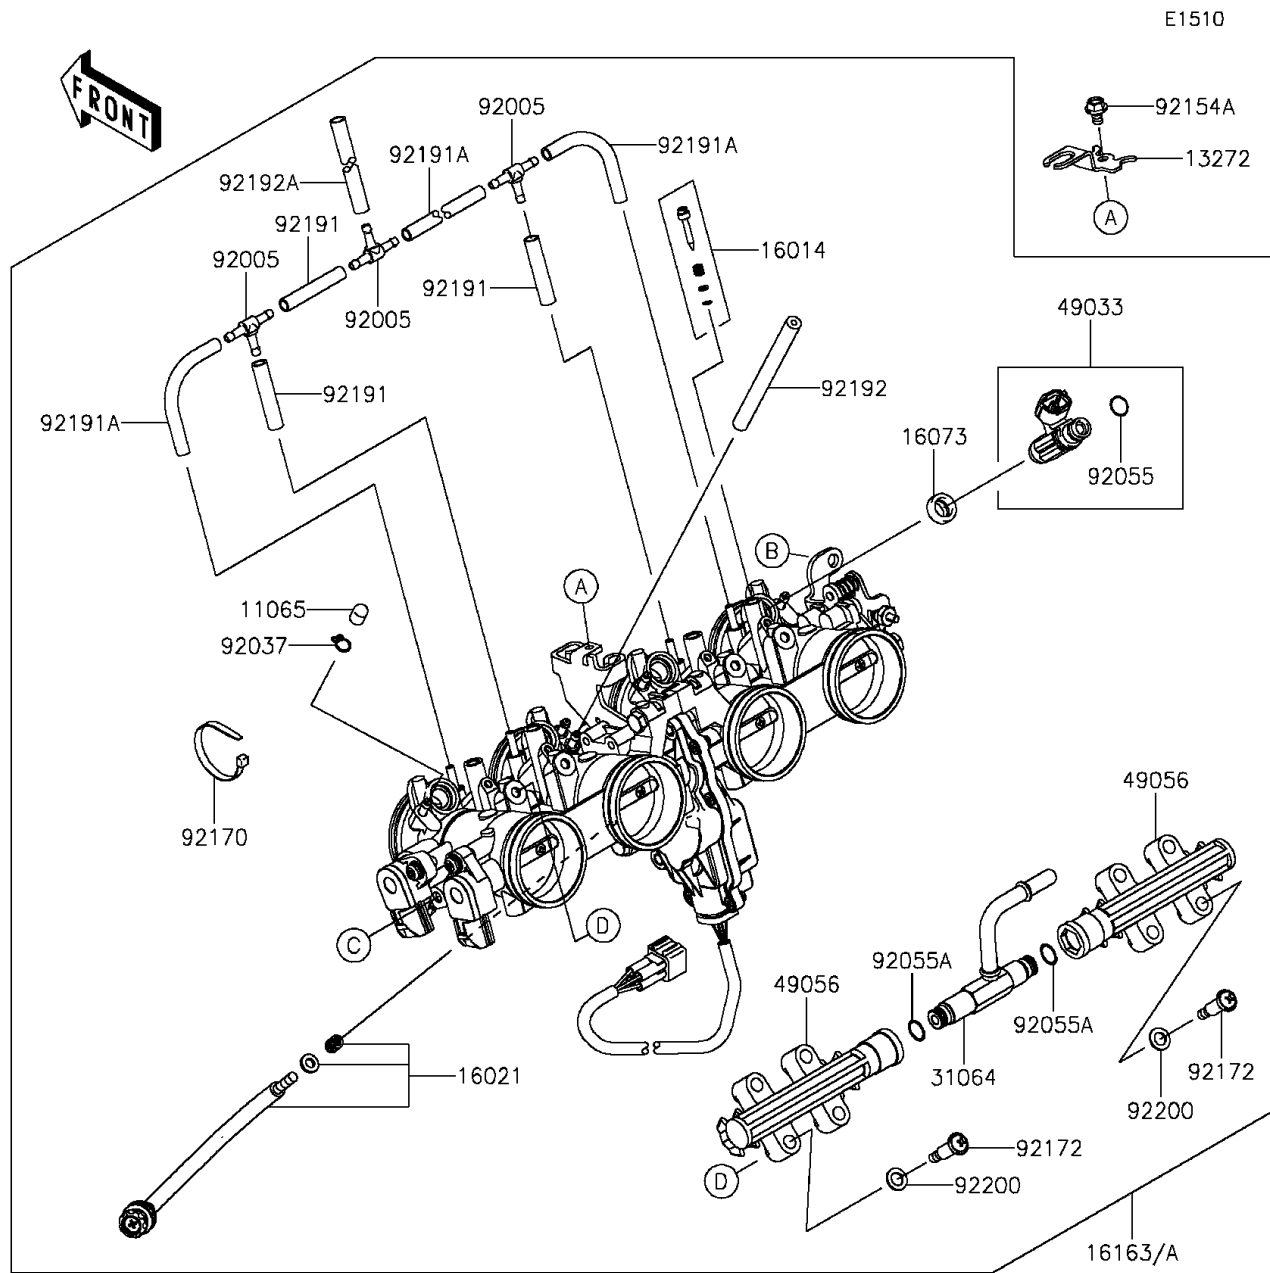

2013 ZR800 (European)

PARTS DIAGRAM

Throttle

2013 ZR800 (European)

PARTS LIST

Throttle

ITEM NAME	PART NUMBER	QUANTITY
CAP (Ref # 11065)	11065-0072	4
PLATE,THROTTLE CABLE (Ref # 13272)	13272-1376	1
COVER,THROTTLE,LH (Ref # 14092)	14092-0952	1
COVER,THROTTLE,RH (Ref # 14092A)	14092-0953	1
SCREW-PILOT AIR (Ref # 16014)	16014-0017	4
SCREW-THROTTLE STOP (Ref # 16021)	16021-0029	1
INSULATOR,INJECTER (Ref # 16073)	16073-1123	4
PIPE-COMP,FUEL (Ref # 31064)	31064-0625	1
NOZZLE-INJECTION (Ref # 49033)	49033-0029	4
PIPE-INJECTION (Ref # 49056)	49056-0037	2
FITTING (Ref # 92005)	92005-1380	3
CLAMP,TUBE (Ref # 92037)	92037-1124	4
RIVET (Ref # 92039)	92039-0023	1
RING-O,INJECTION NOZZLE (Ref # 92055)	92055-0124	4
RING-O (Ref # 92055A)	92055-0761	2
COLLAR (Ref # 92152)	92152-1709	2
BOLT,SOCKET,5X12 (Ref # 92154)	92154-0917	2
BOLT,FLANGED,5X8 (Ref # 92154A)	92154-0964	1
CLAMP (Ref # 92170)	92170-3749	1
SCREW,PIPE INJECTION (Ref # 92172)	92172-0828	4
TUBE,3.2X7.4X40 (Ref # 92191)	92191-1551	3
TUBE,3.2X7.4X70 (Ref # 92191A)	92191-1552	3
TUBE,3.2X7.4X90 (Ref # 92192)	92192-1265	1
TUBE,3.2X7.4X100 (Ref # 92192A)	92192-1266	1
WASHER (Ref # 92200)	92200-3807	4
THROTTLE-ASSY (Ref # 16163)	16163-0798	1
THROTTLE-ASSY (Ref # 16163A)	16163-0800	1
KIT.,72KW (Ref # 99999)	99999-0345	1