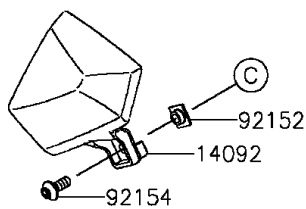

2013 ZR800 (European)

PARTS DIAGRAM

Throttle

2013 ZR800 (European)

PARTS LIST

Throttle

ITEM NAME	PART NUMBER	QUANTITY
CAP (Ref # 11065)	11065-0072	4
PLATE,THROTTLE CABLE (Ref # 13272)	13272-1376	1
COVER,THROTTLE,LH (Ref # 14092)	14092-0952	1
COVER,THROTTLE,RH (Ref # 14092A)	14092-0953	1
SCREW-PILOT AIR (Ref # 16014)	16014-0017	4
SCREW-THROTTLE STOP (Ref # 16021)	16021-0029	1
INSULATOR,INJECTER (Ref # 16073)	16073-1123	4
PIPE-COMP,FUEL (Ref # 31064)	31064-0625	1
NOZZLE-INJECTION (Ref # 49033)	49033-0029	4
PIPE-INJECTION (Ref # 49056)	49056-0037	2
FITTING (Ref # 92005)	92005-1380	3
CLAMP,TUBE (Ref # 92037)	92037-1124	4
RIVET (Ref # 92039)	92039-0023	1
RING-O,INJECTION NOZZLE (Ref # 92055)	92055-0124	4
RING-O (Ref # 92055A)	92055-0761	2
COLLAR (Ref # 92152)	92152-1709	2
BOLT,SOCKET,5X12 (Ref # 92154)	92154-0917	2
BOLT,FLANGED,5X8 (Ref # 92154A)	92154-0964	1
CLAMP (Ref # 92170)	92170-3749	1
SCREW,PIPE INJECTION (Ref # 92172)	92172-0828	4
TUBE,3.2X7.4X40 (Ref # 92191)	92191-1551	3
TUBE,3.2X7.4X70 (Ref # 92191A)	92191-1552	3
TUBE,3.2X7.4X90 (Ref # 92192)	92192-1265	1
TUBE,3.2X7.4X100 (Ref # 92192A)	92192-1266	1
WASHER (Ref # 92200)	92200-3807	4
THROTTLE-ASSY (Ref # 16163)	16163-0798	1
THROTTLE-ASSY (Ref # 16163A)	16163-0800	1
KIT.,72KW (Ref # 99999)	99999-0345	1