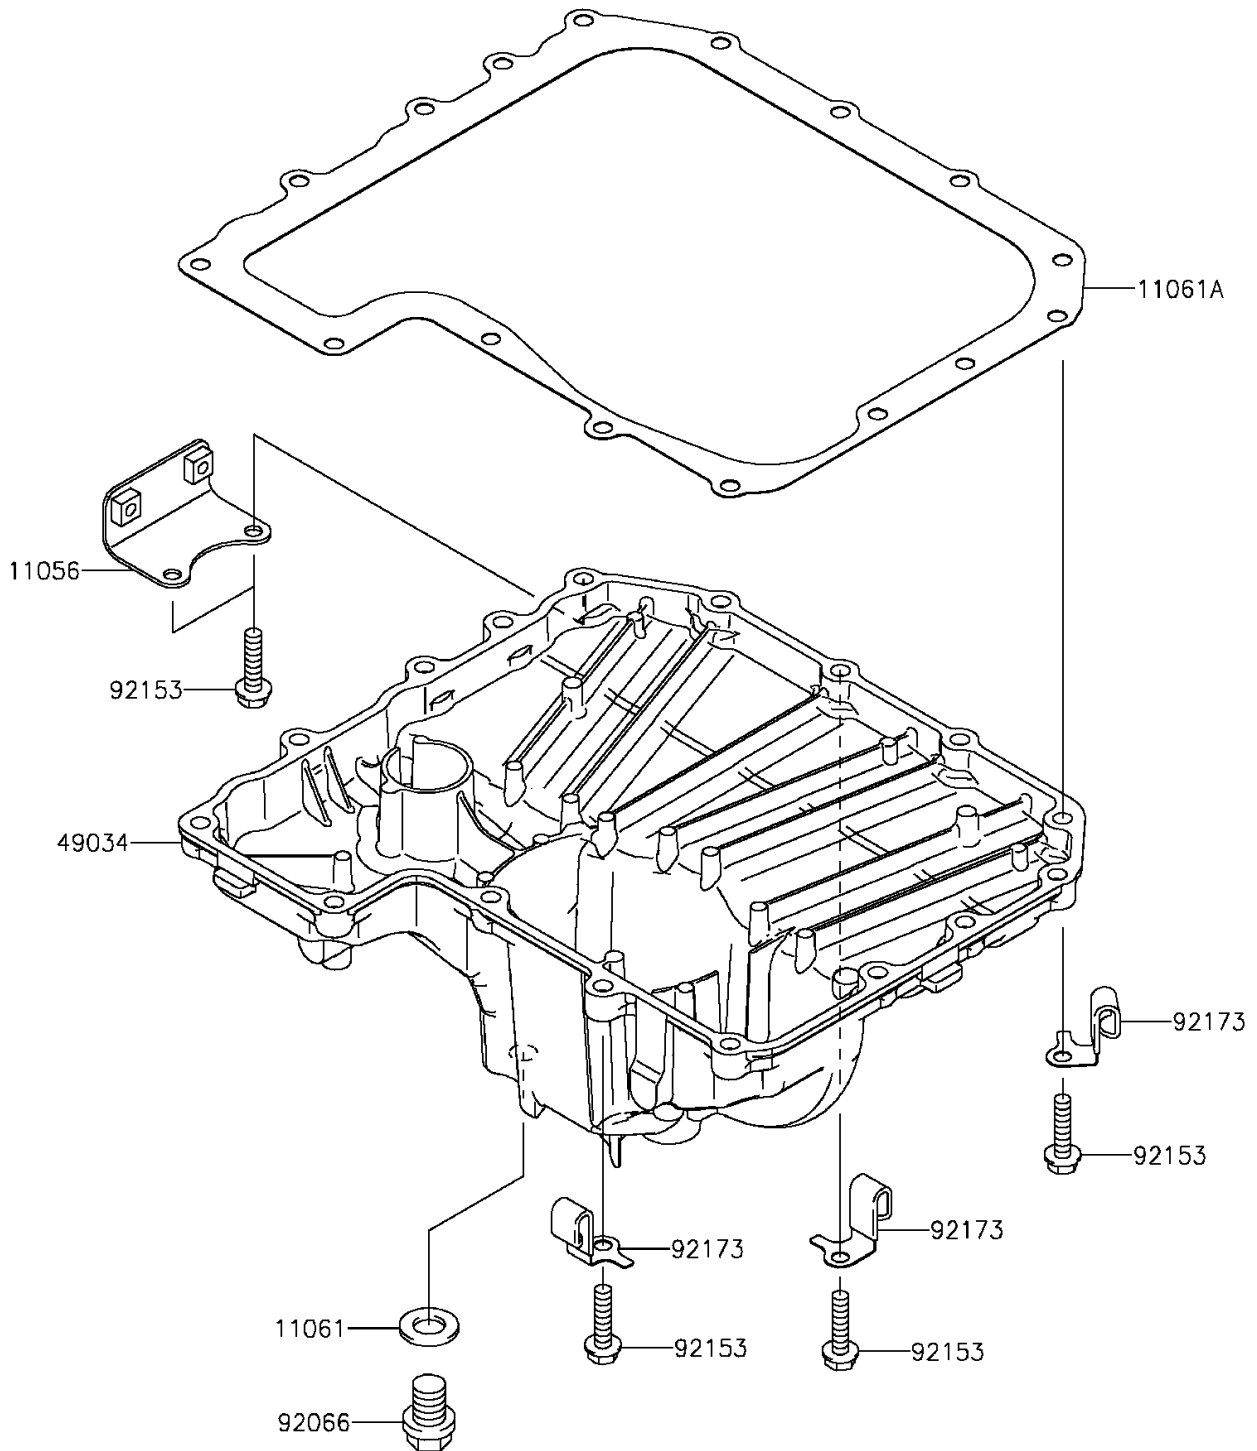

2013 ZR800 (European)

PARTS DIAGRAM

Oil Pan

E1434

2013 ZR800 (European)

PARTS LIST

Oil Pan

ITEM NAME

PART NUMBER

QUANTITY
