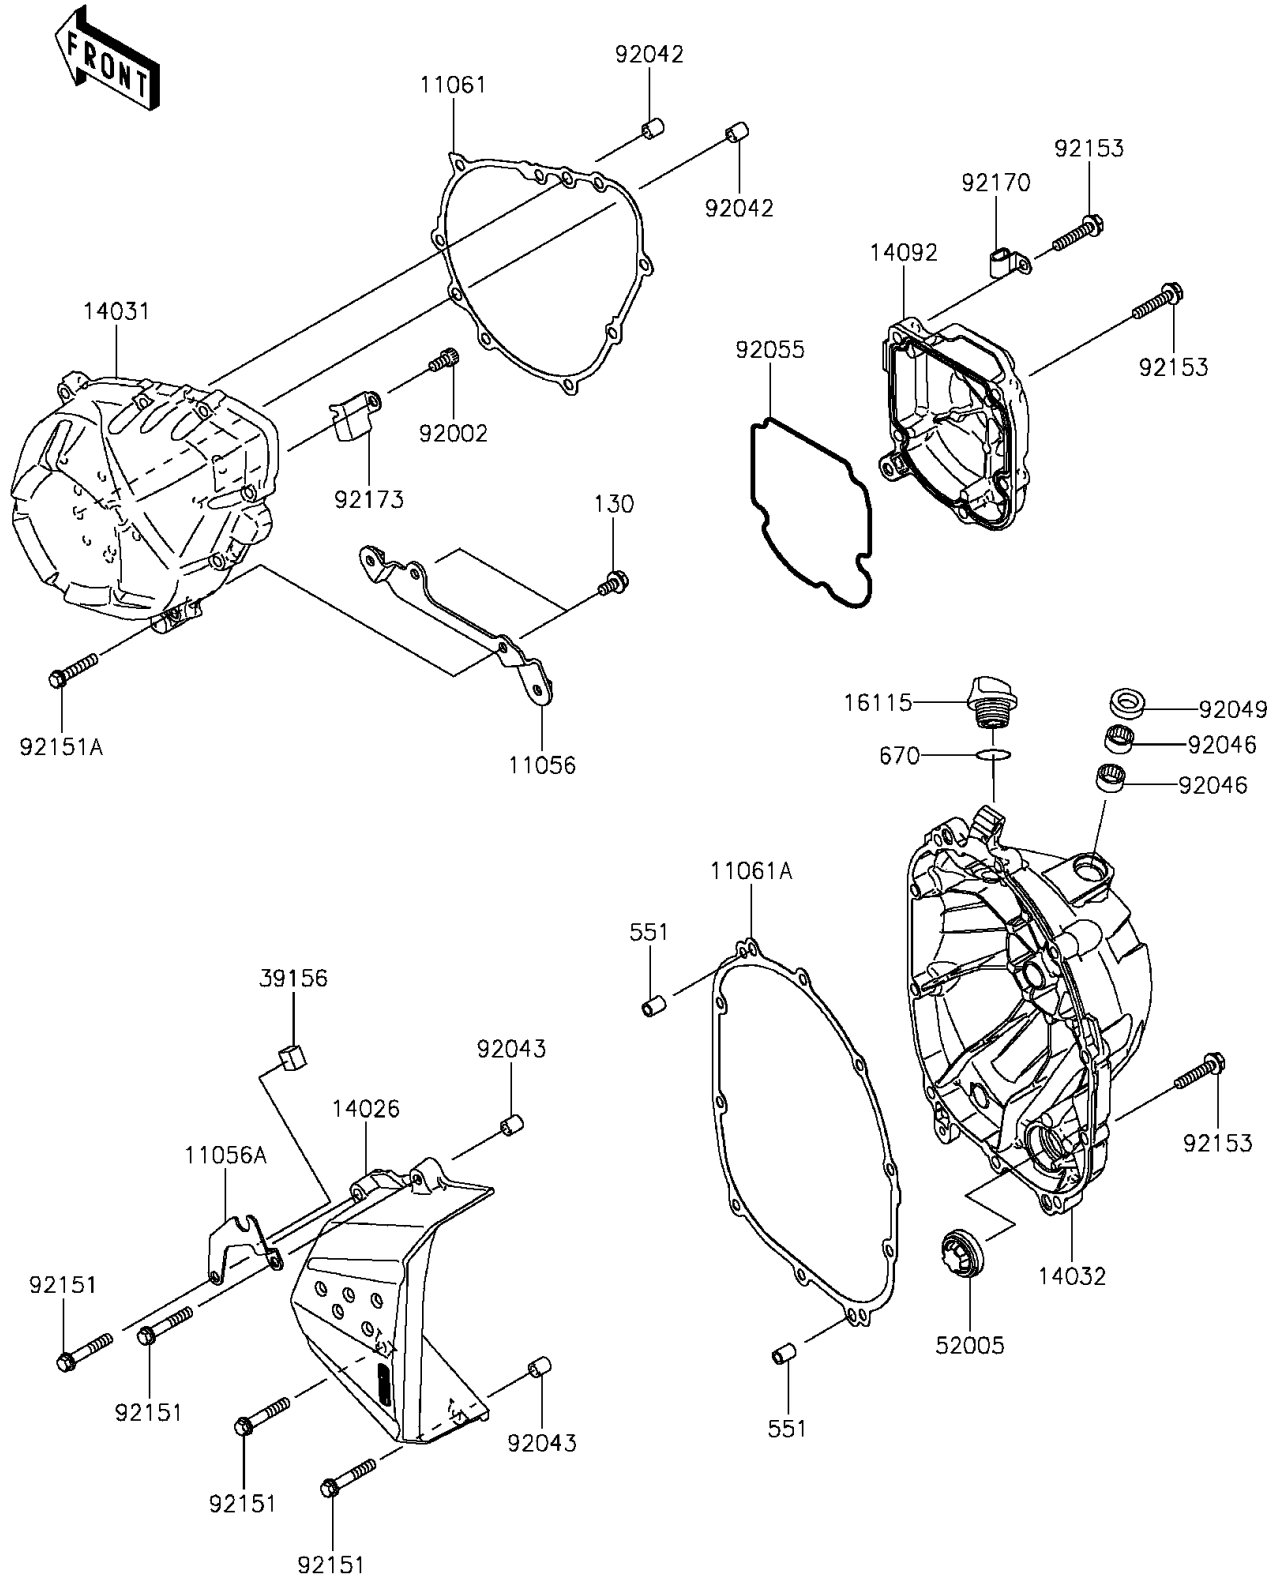

2013 ZR800 (European)

PARTS DIAGRAM

Engine Cover(s)

E1431

2013 ZR800 (European)

PARTS LIST

Engine Cover(s)

ITEM NAME

PART NUMBER

QUANTITY
