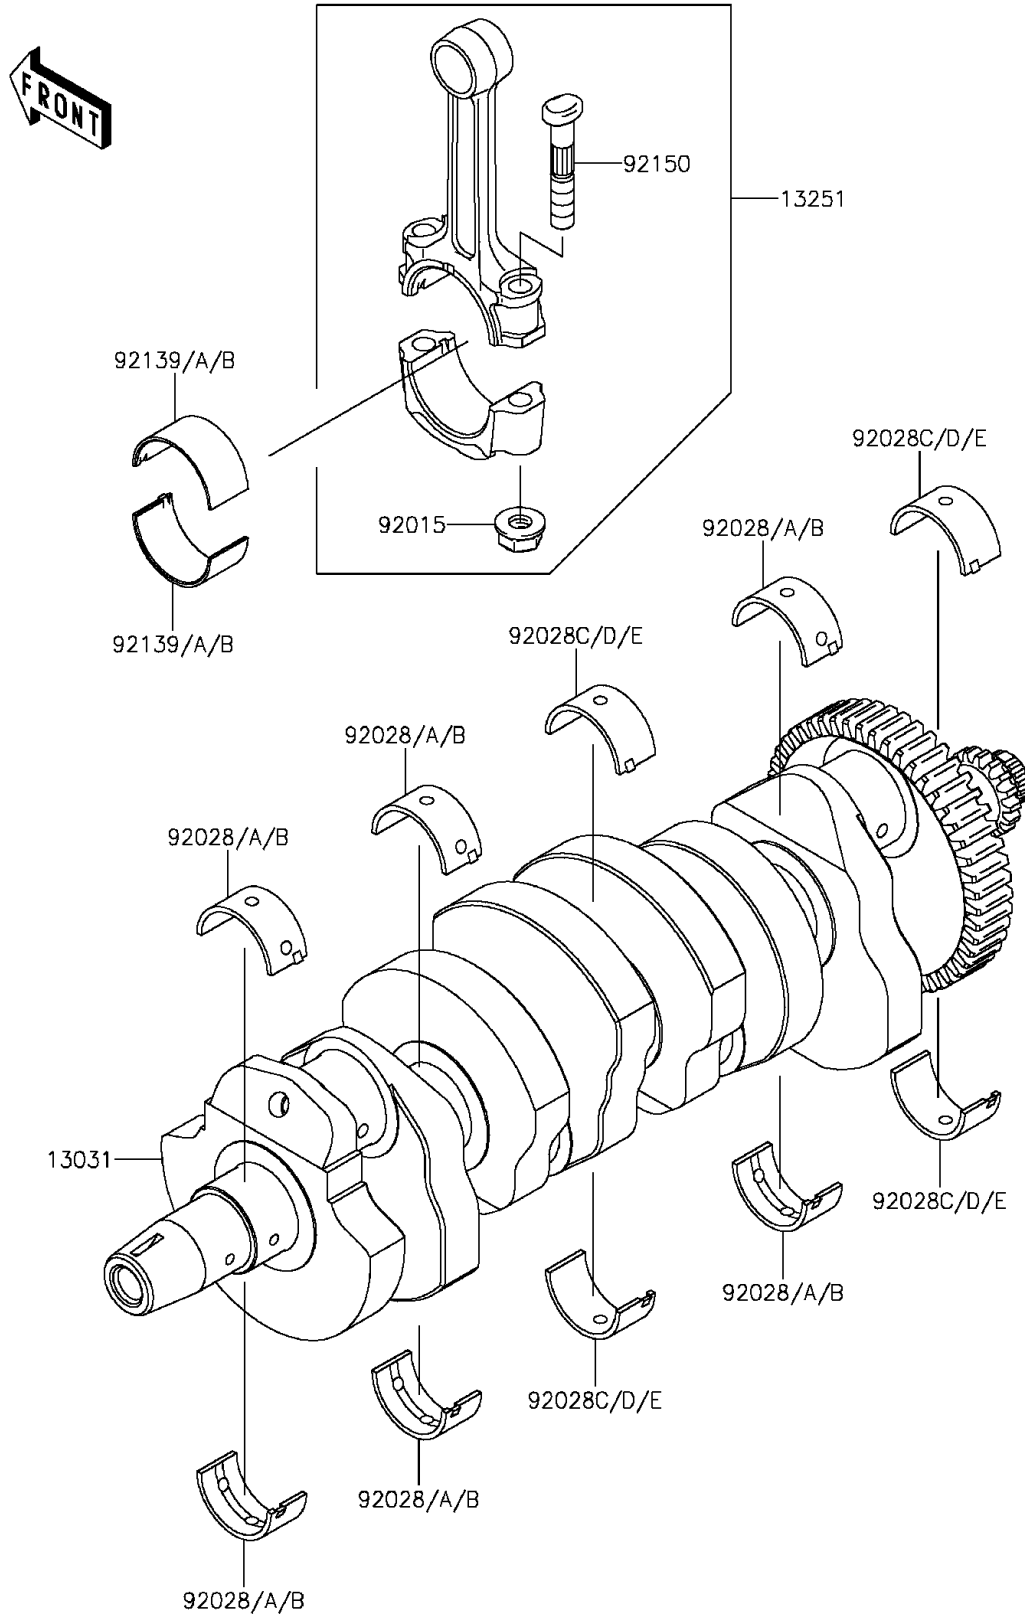

2013 ZR800 (European)

PARTS DIAGRAM

Crankshaft

E1321

2013 ZR800 (European)

PARTS LIST

Crankshaft

ITEM NAME	PART NUMBER	QUANTITY
CRANKSHAFT-COMP (Ref # 13031)	13031-0763	1
ROD-ASSY-CONNECTING,II (Ref # 13251)	13251-1145-II	4
NUT,FLANGED,8MM (Ref # 92015)	92015-1311	8
BUSHING,CRANK,BLUE (Ref # 92028)	92028-1827	6
BUSHING,CRANK,BLACK (Ref # 92028A)	92028-1828	AR
BUSHING,CRANK,BROWN (Ref # 92028B)	92028-1829	AR
BUSHING,CRANK,BLUE (Ref # 92028C)	92028-1866	4
BUSHING,CRANK,BLACK (Ref # 92028D)	92028-1867	AR
BUSHING,CRANK,BROWN (Ref # 92028E)	92028-1868	AR
BUSHING,CONNECTING ROD,BLUE (Ref # 92139)	92139-1108	8
BUSHING,CONNECTING ROD,BLACK (Ref # 92139A)	92139-1109	AR
BUSHING,CONNECTING ROD,BROWN (Ref # 92139B)	92139-1110	AR
BOLT,CONNECTING ROD,8MM (Ref # 92150)	92150-1216	8