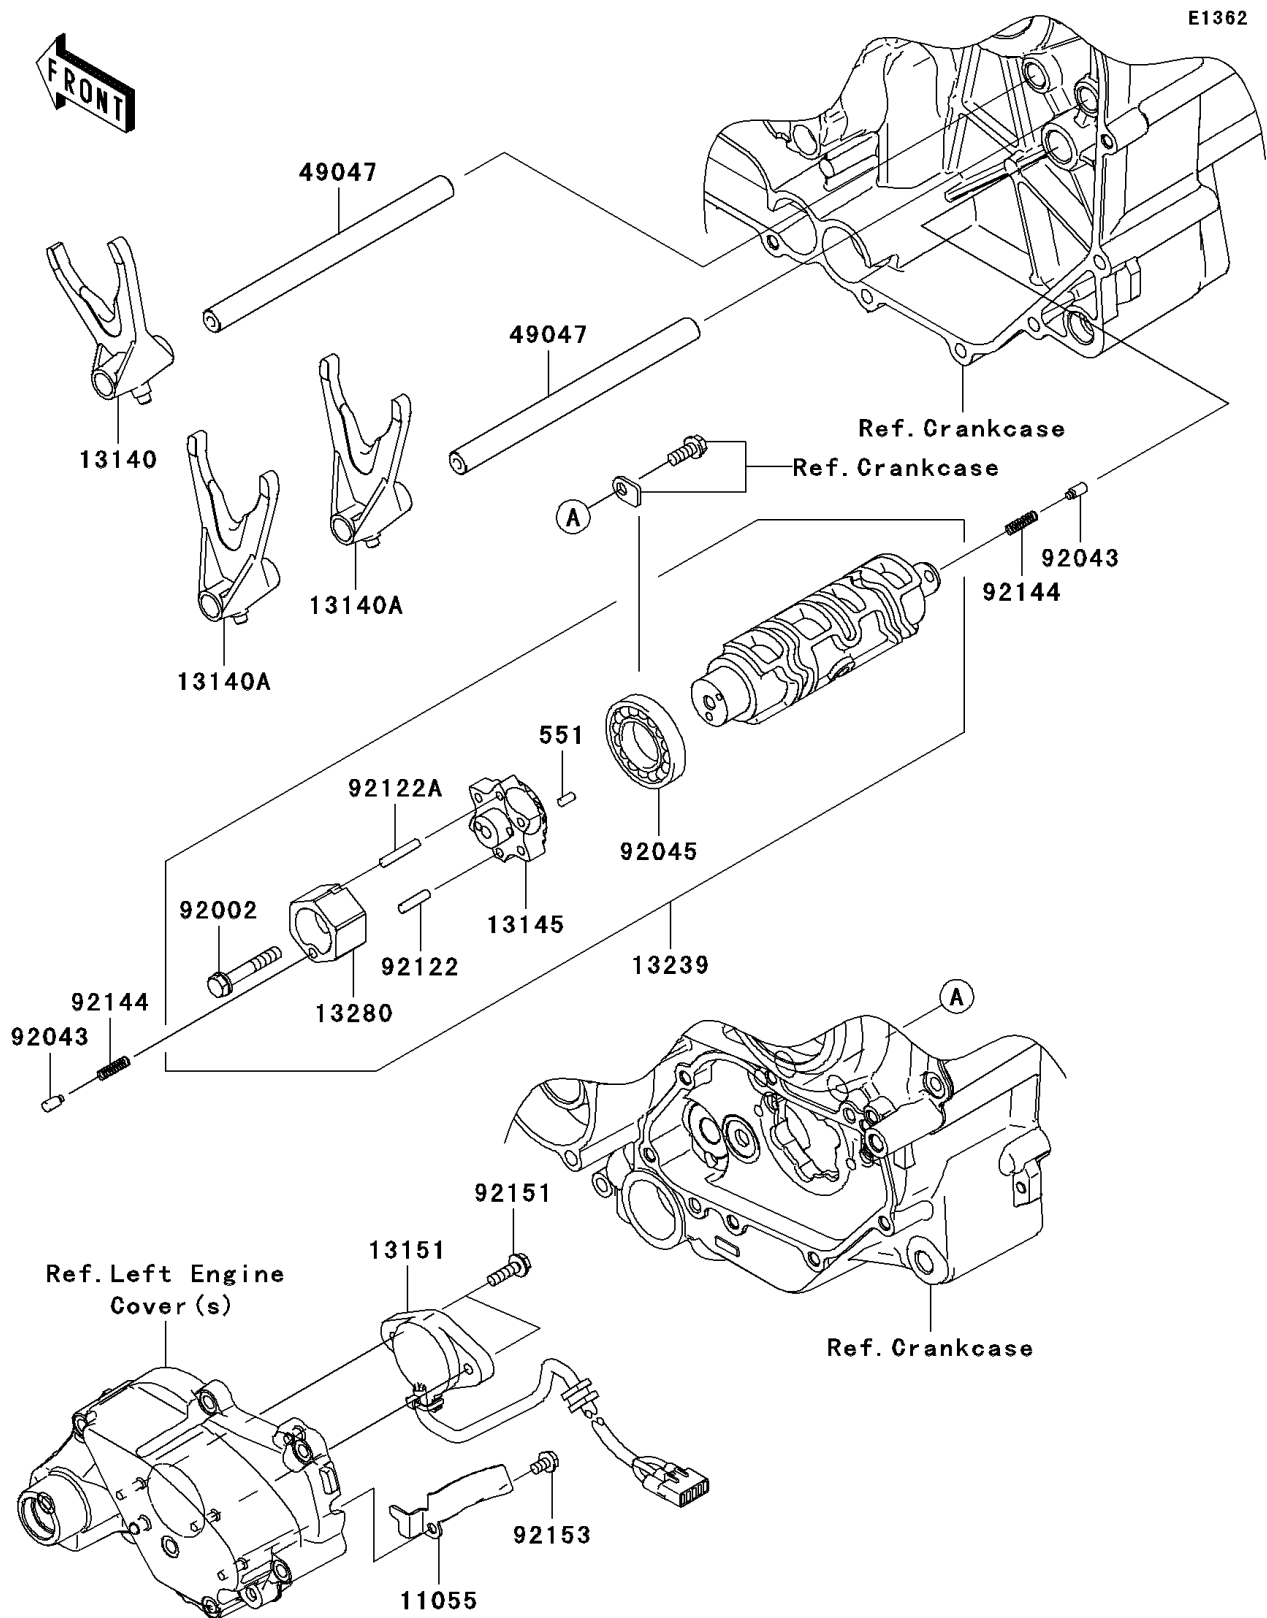

2009 Vulcan® 1700 Classic LT

PARTS DIAGRAM

Gear Change Drum/Shift Fork(s)

2009 Vulcan[®] 1700 Classic LT

PARTS LIST

Gear Change Drum/Shift Fork(s)

ITEM NAME

PART NUMBER

QUANTITY
