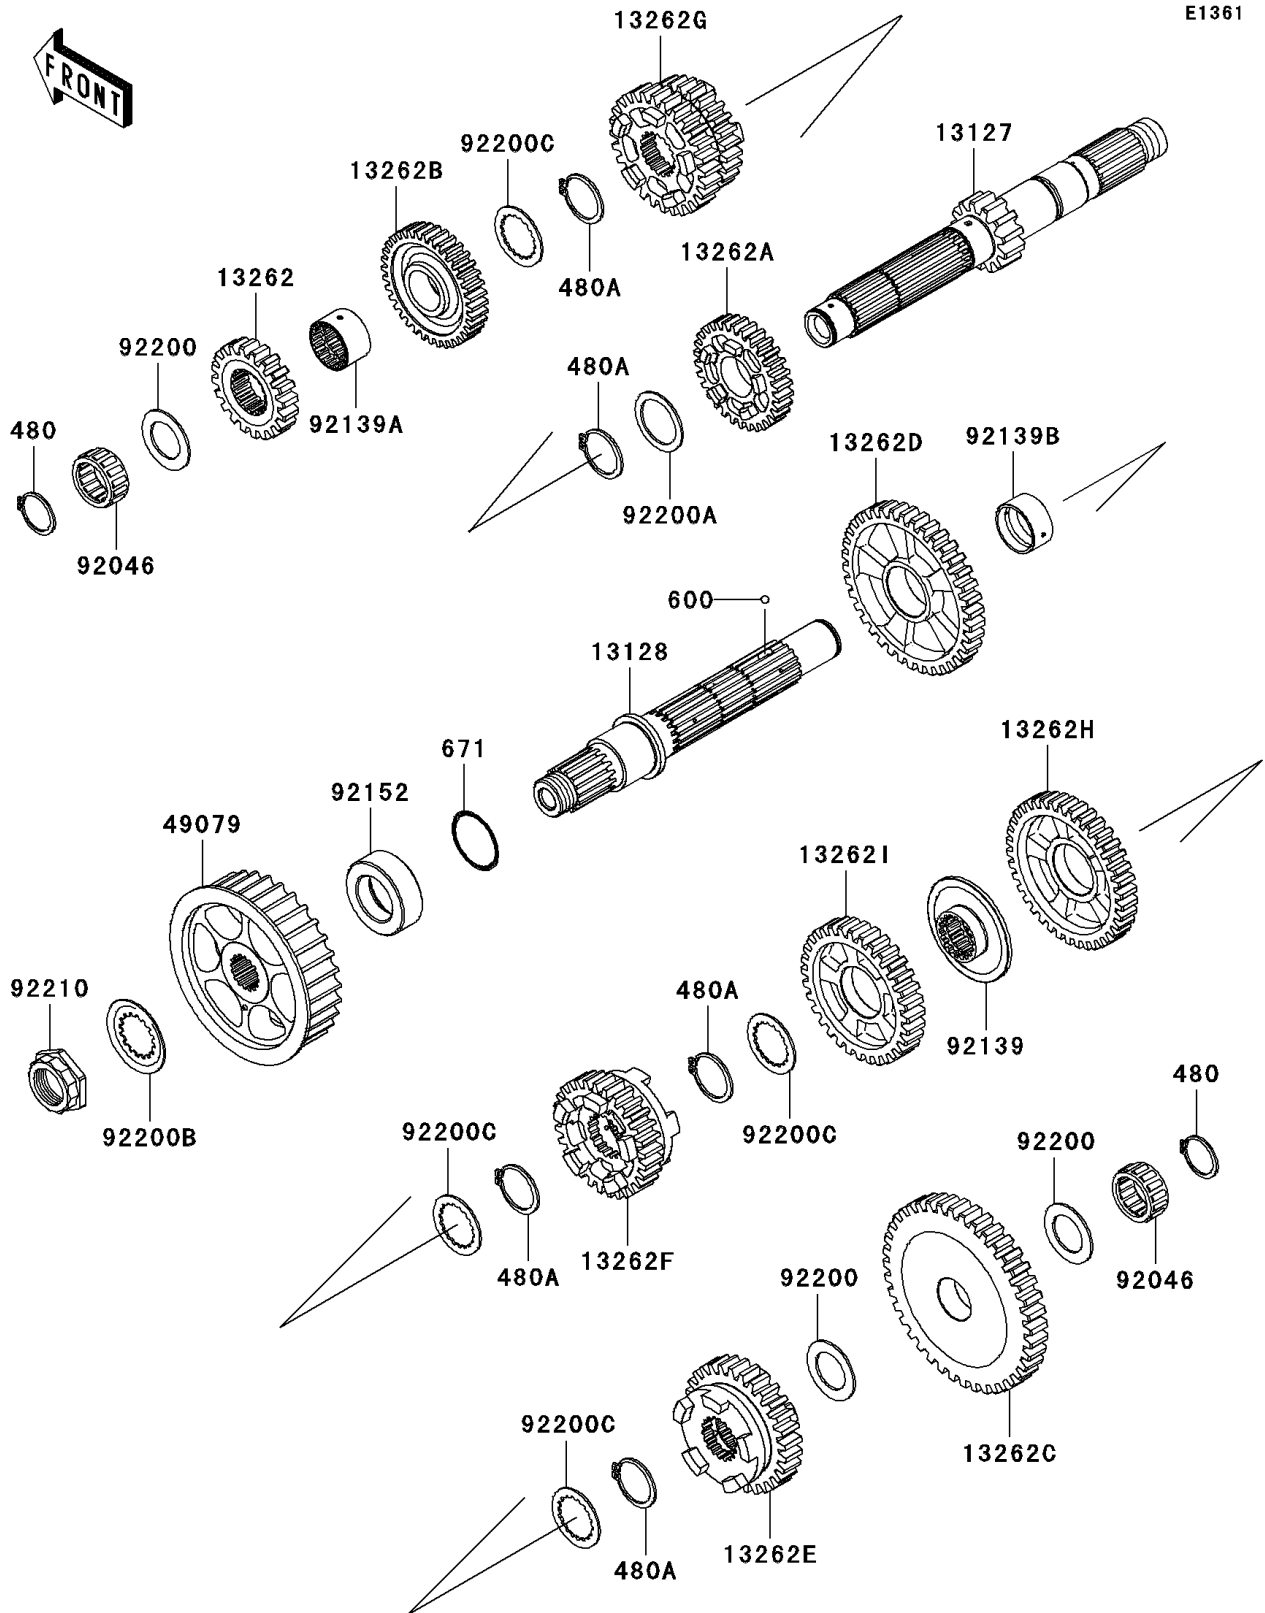

2009 Vulcan® 1700 Classic LT

PARTS DIAGRAM

Transmission

2009 Vulcan® 1700 Classic LT

PARTS LIST

Transmission

ITEM NAME

PART NUMBER

QUANTITY
