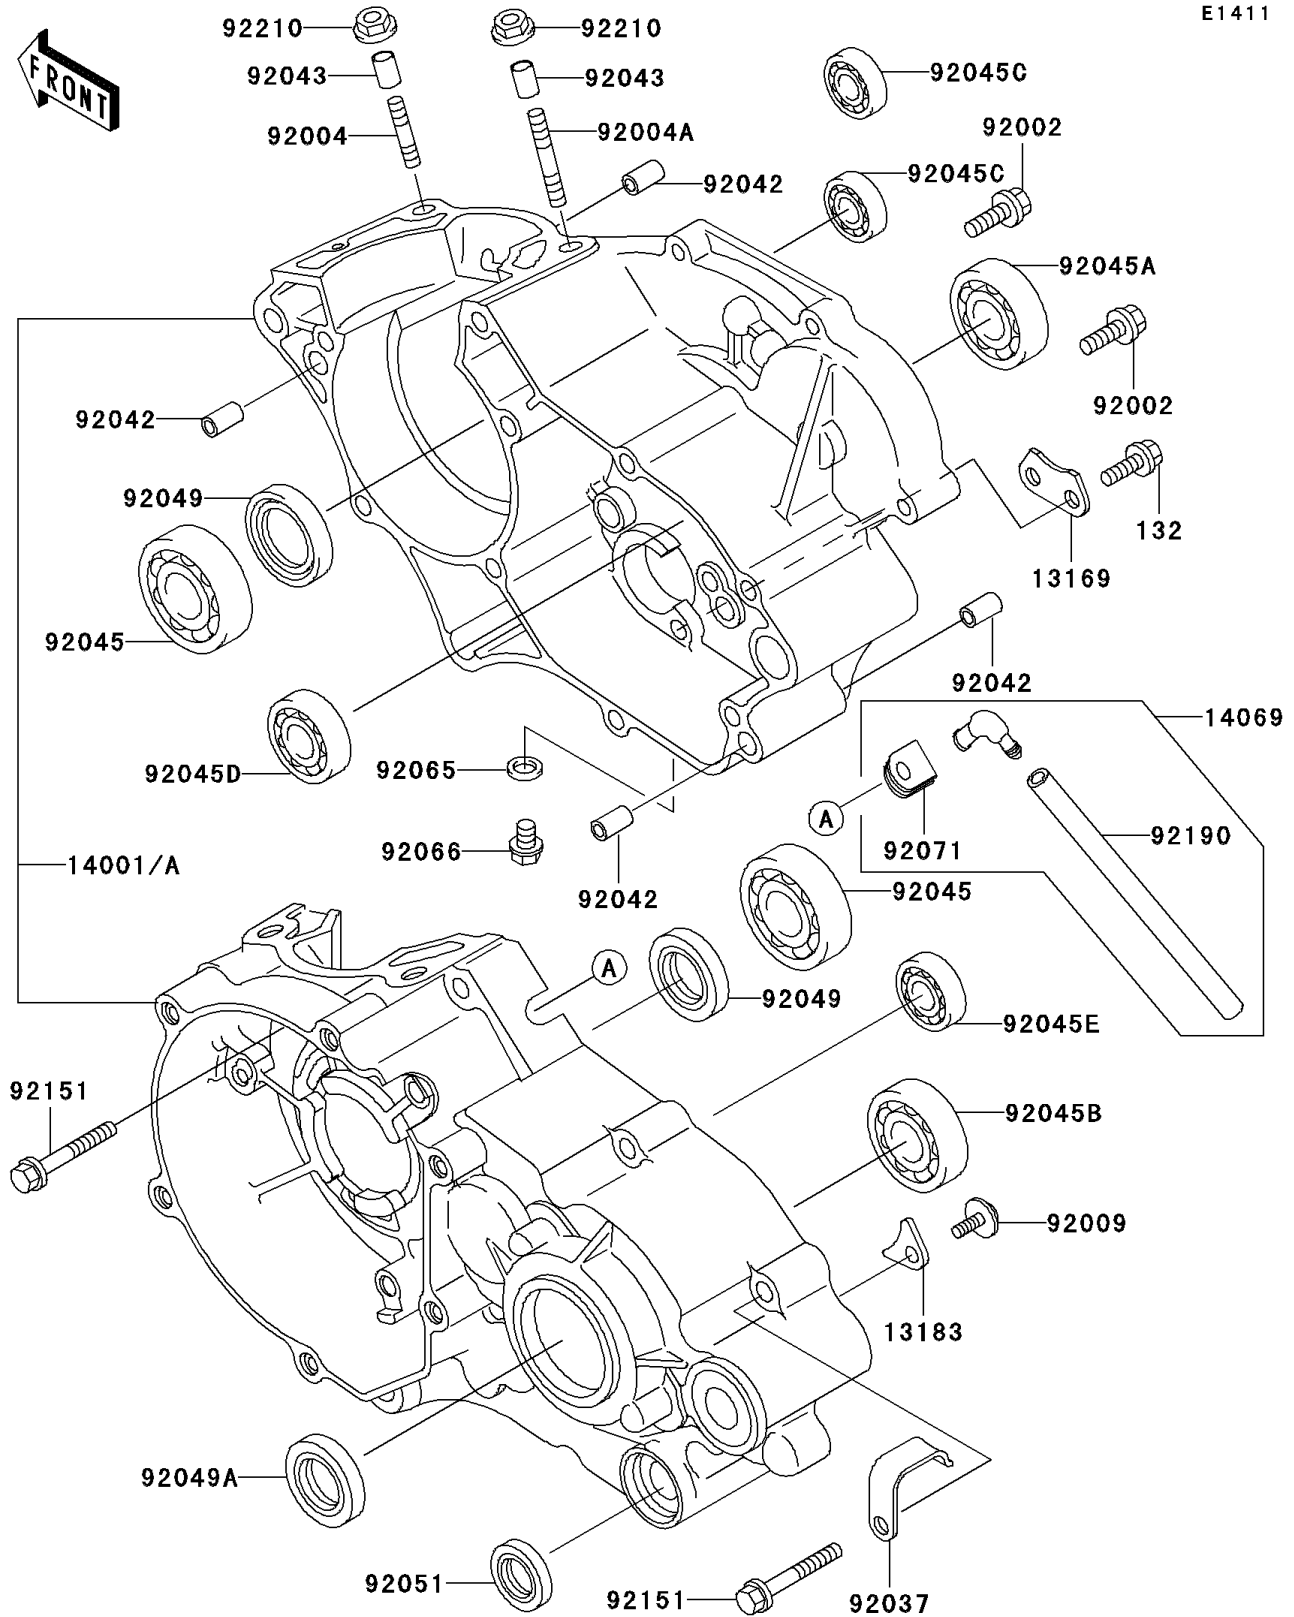

2009 KX™100

PARTS DIAGRAM

Crankcase

E1411

2009 KX™100

PARTS LIST

Crankcase

Kawasaki

Let the Good Times Roll®

ITEM NAME

PART NUMBER

QUANTITY
