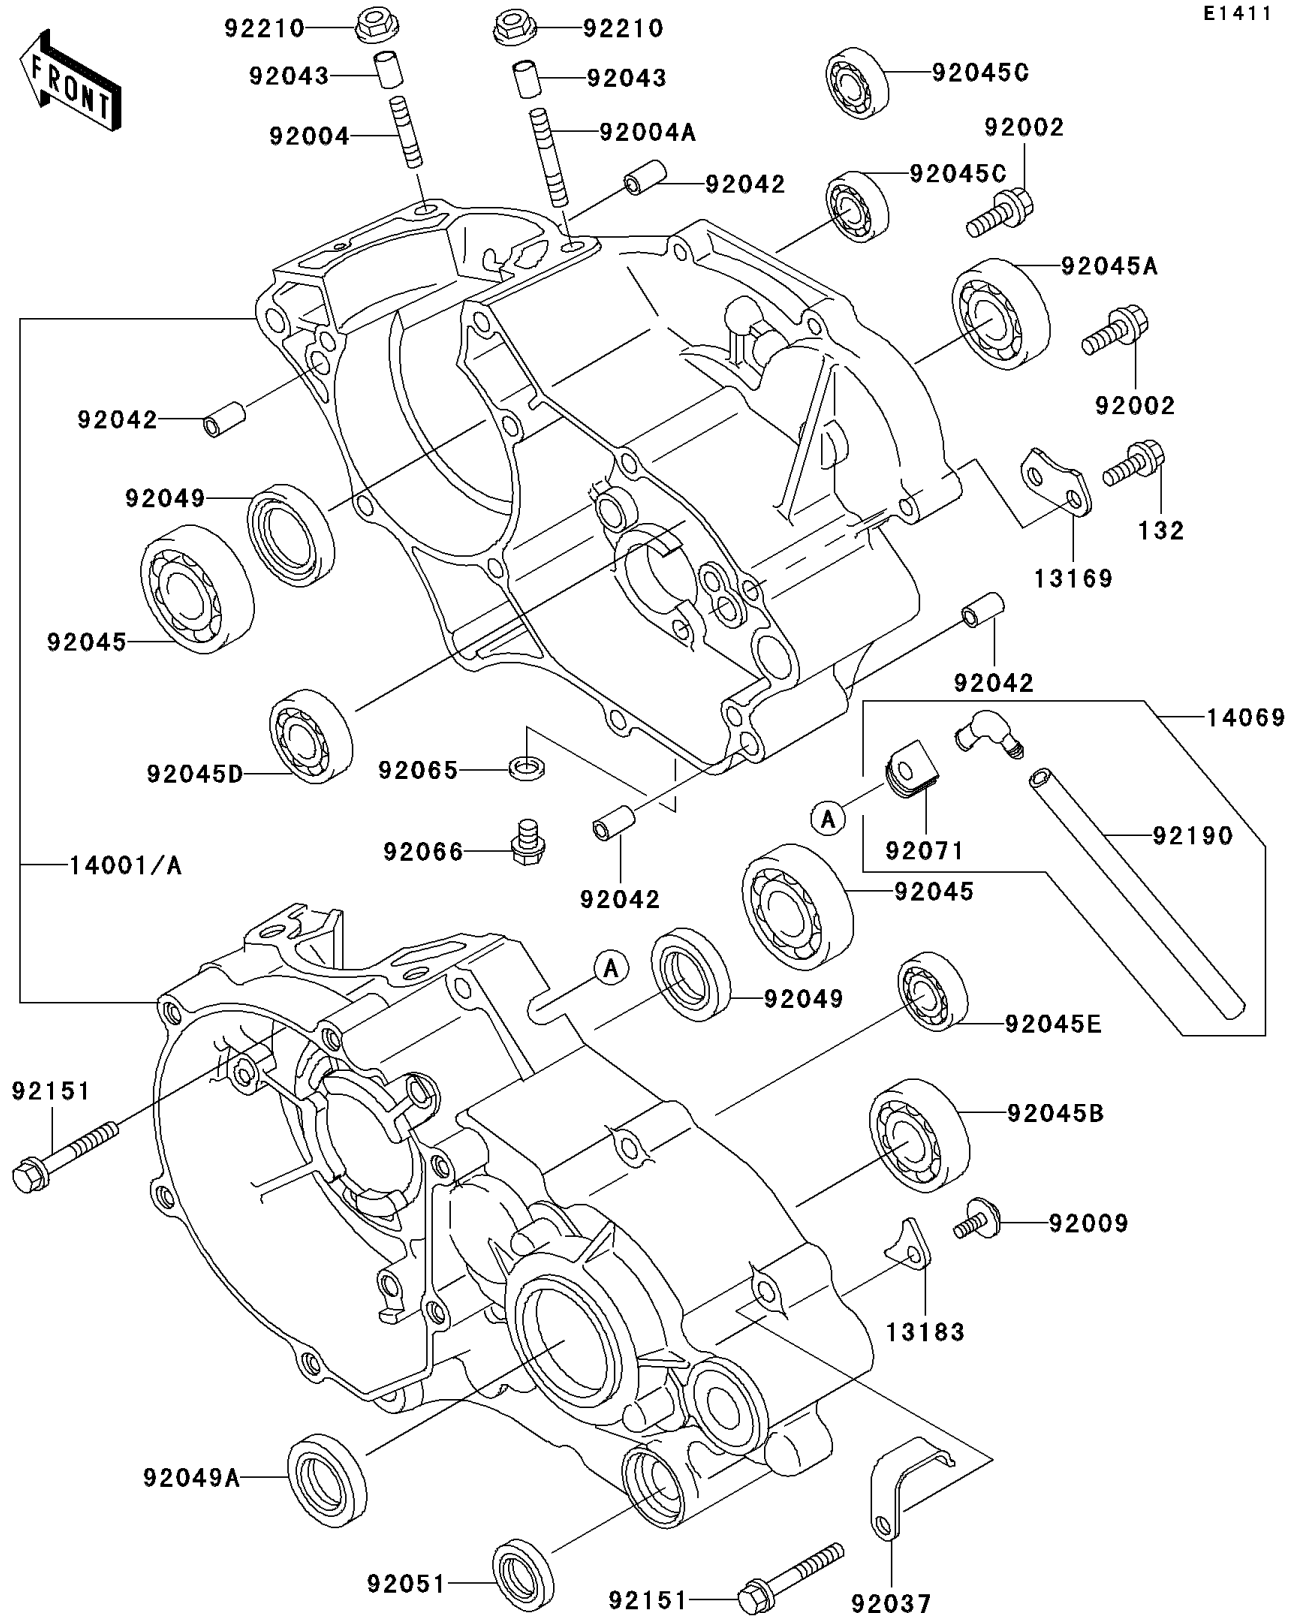

2006 KX100

PARTS DIAGRAM

Crankcase

E1411

2006 KX100

PARTS LIST

Crankcase

Kawasaki

Let the Good Times Roll®

ITEM NAME

PART NUMBER

QUANTITY
