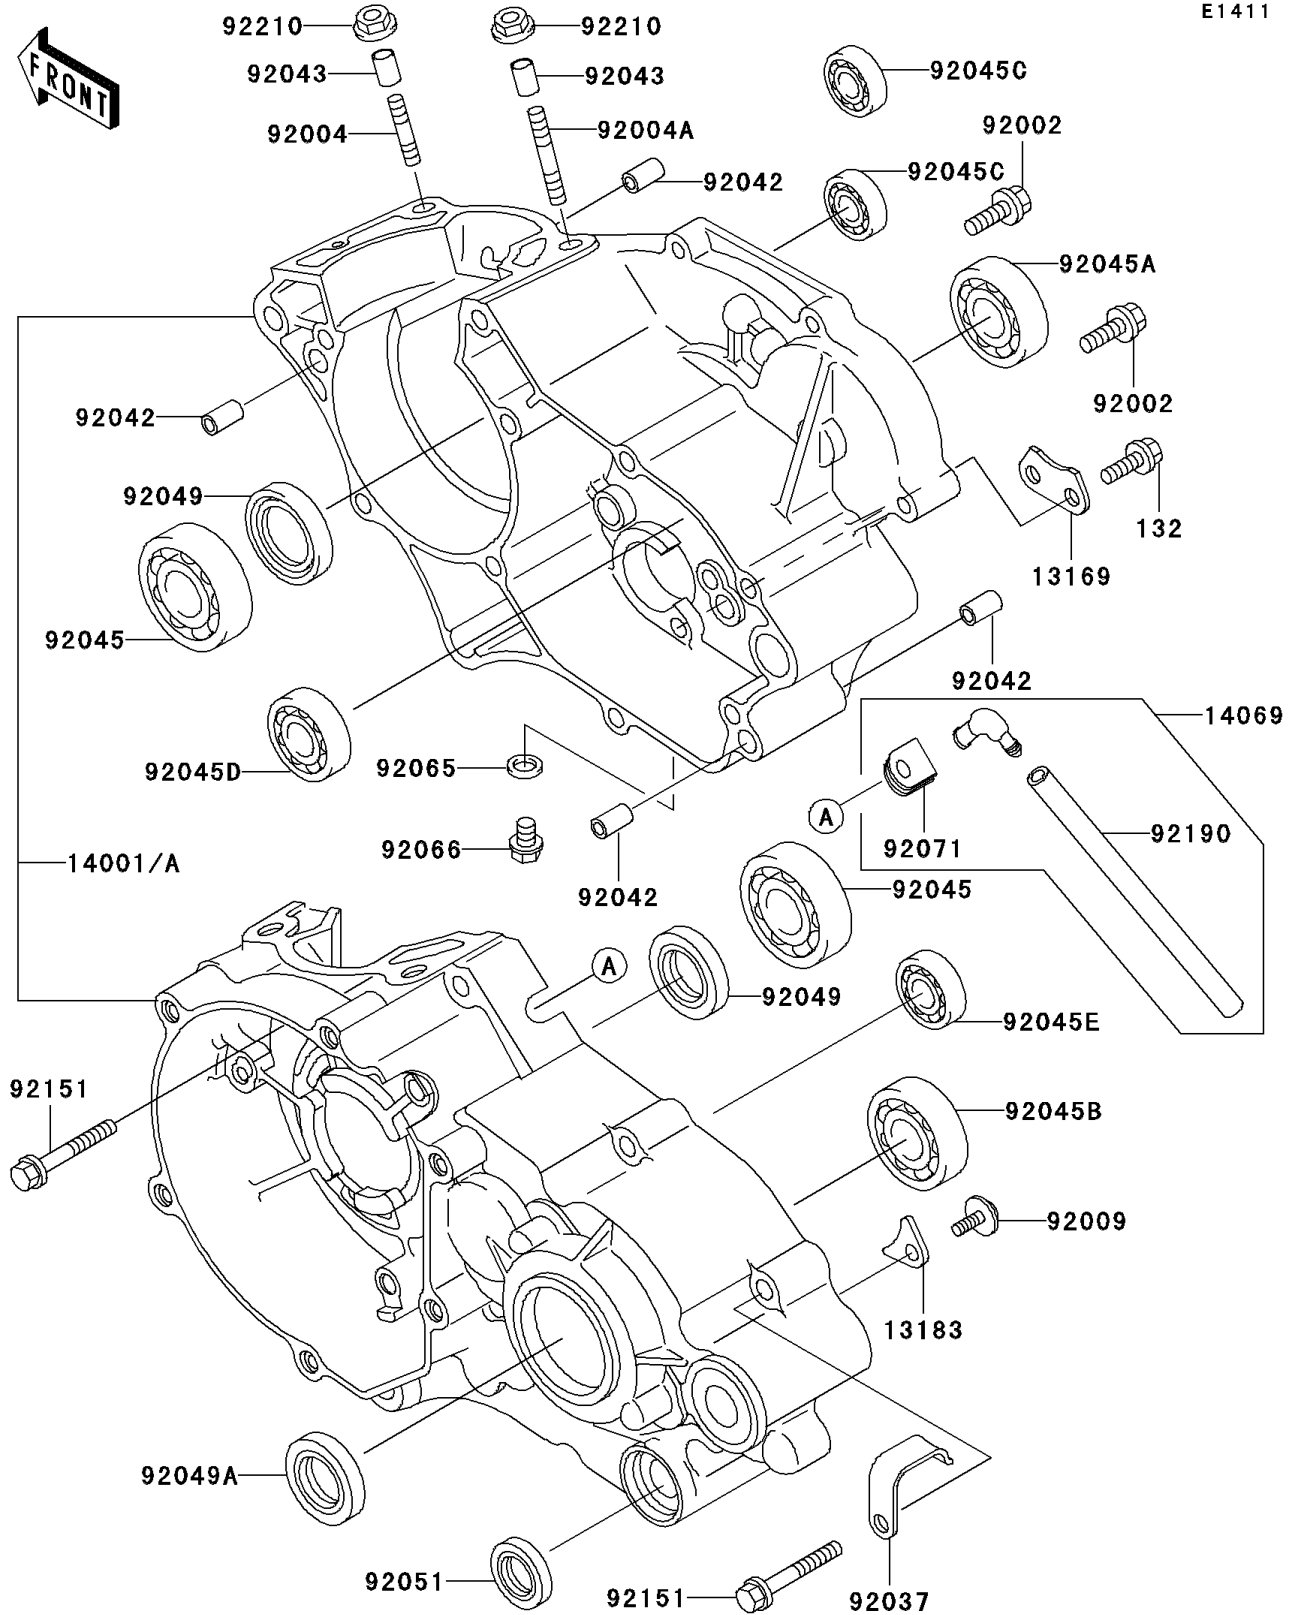

2008 KX™100

PARTS DIAGRAM

Crankcase

E1411

2008 KX™100

PARTS LIST

Crankcase

Kawasaki

Let the Good Times Roll®

ITEM NAME

PART NUMBER

QUANTITY
