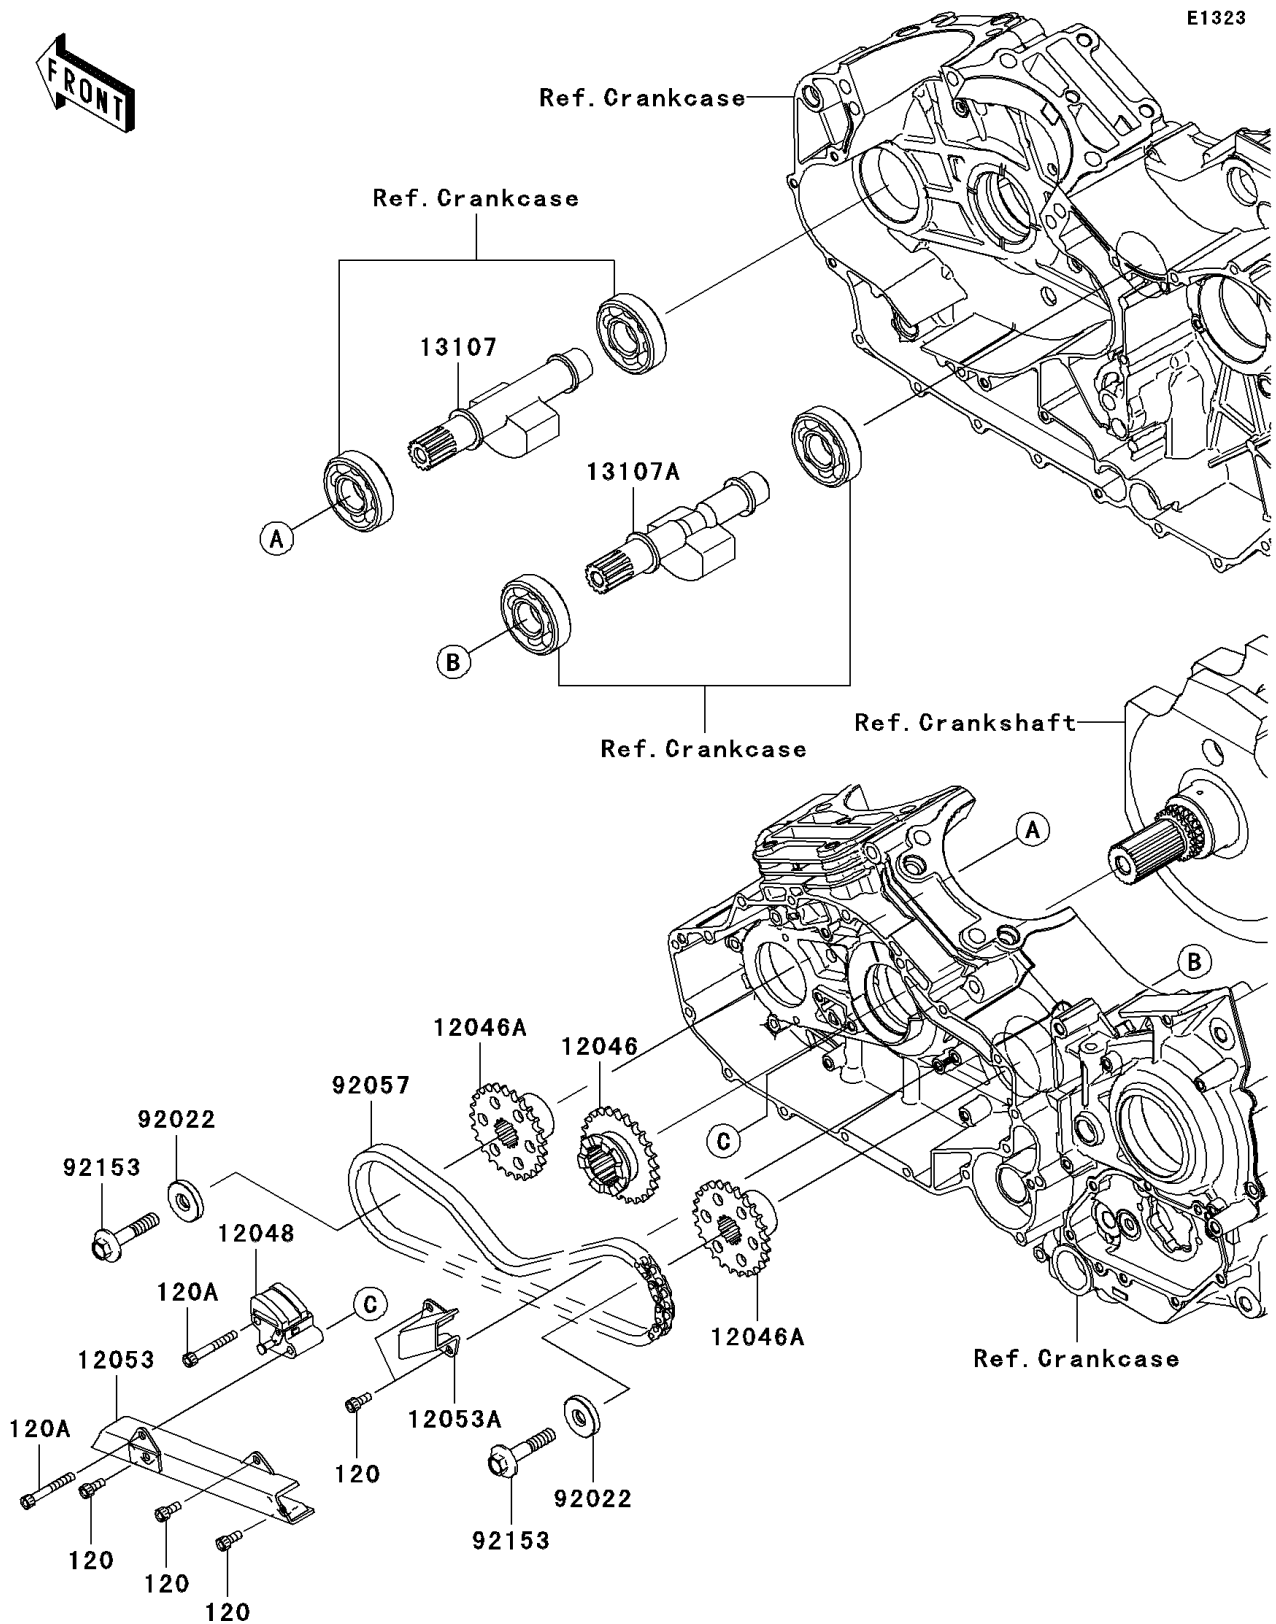

2009 Vulcan® 1700 Classic LT

PARTS DIAGRAM

Balancer

2009 Vulcan® 1700 Classic LT

PARTS LIST

Balancer

ITEM NAME

PART NUMBER

QUANTITY
