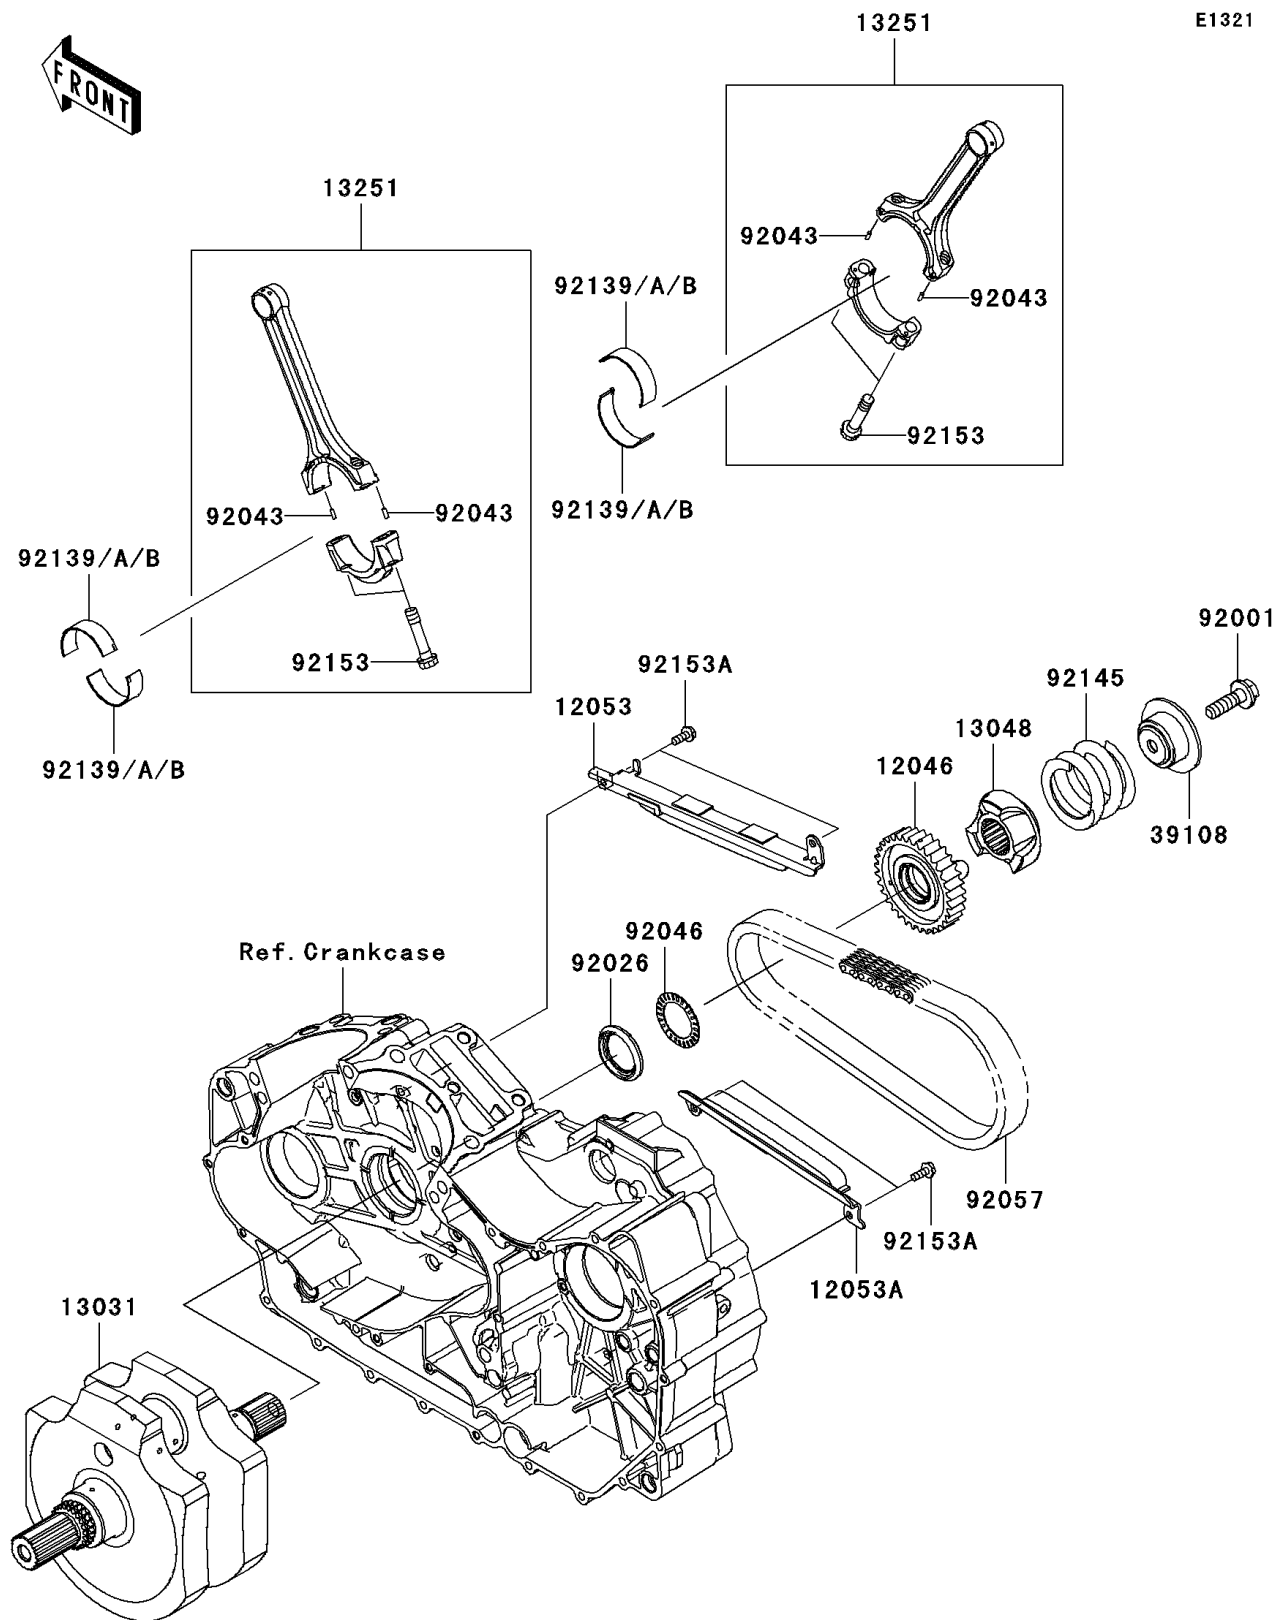

2009 Vulcan® 1700 Classic LT

PARTS DIAGRAM

Crankshaft

2009 Vulcan® 1700 Classic LT

PARTS LIST

Crankshaft

ITEM NAME

PART NUMBER

QUANTITY
