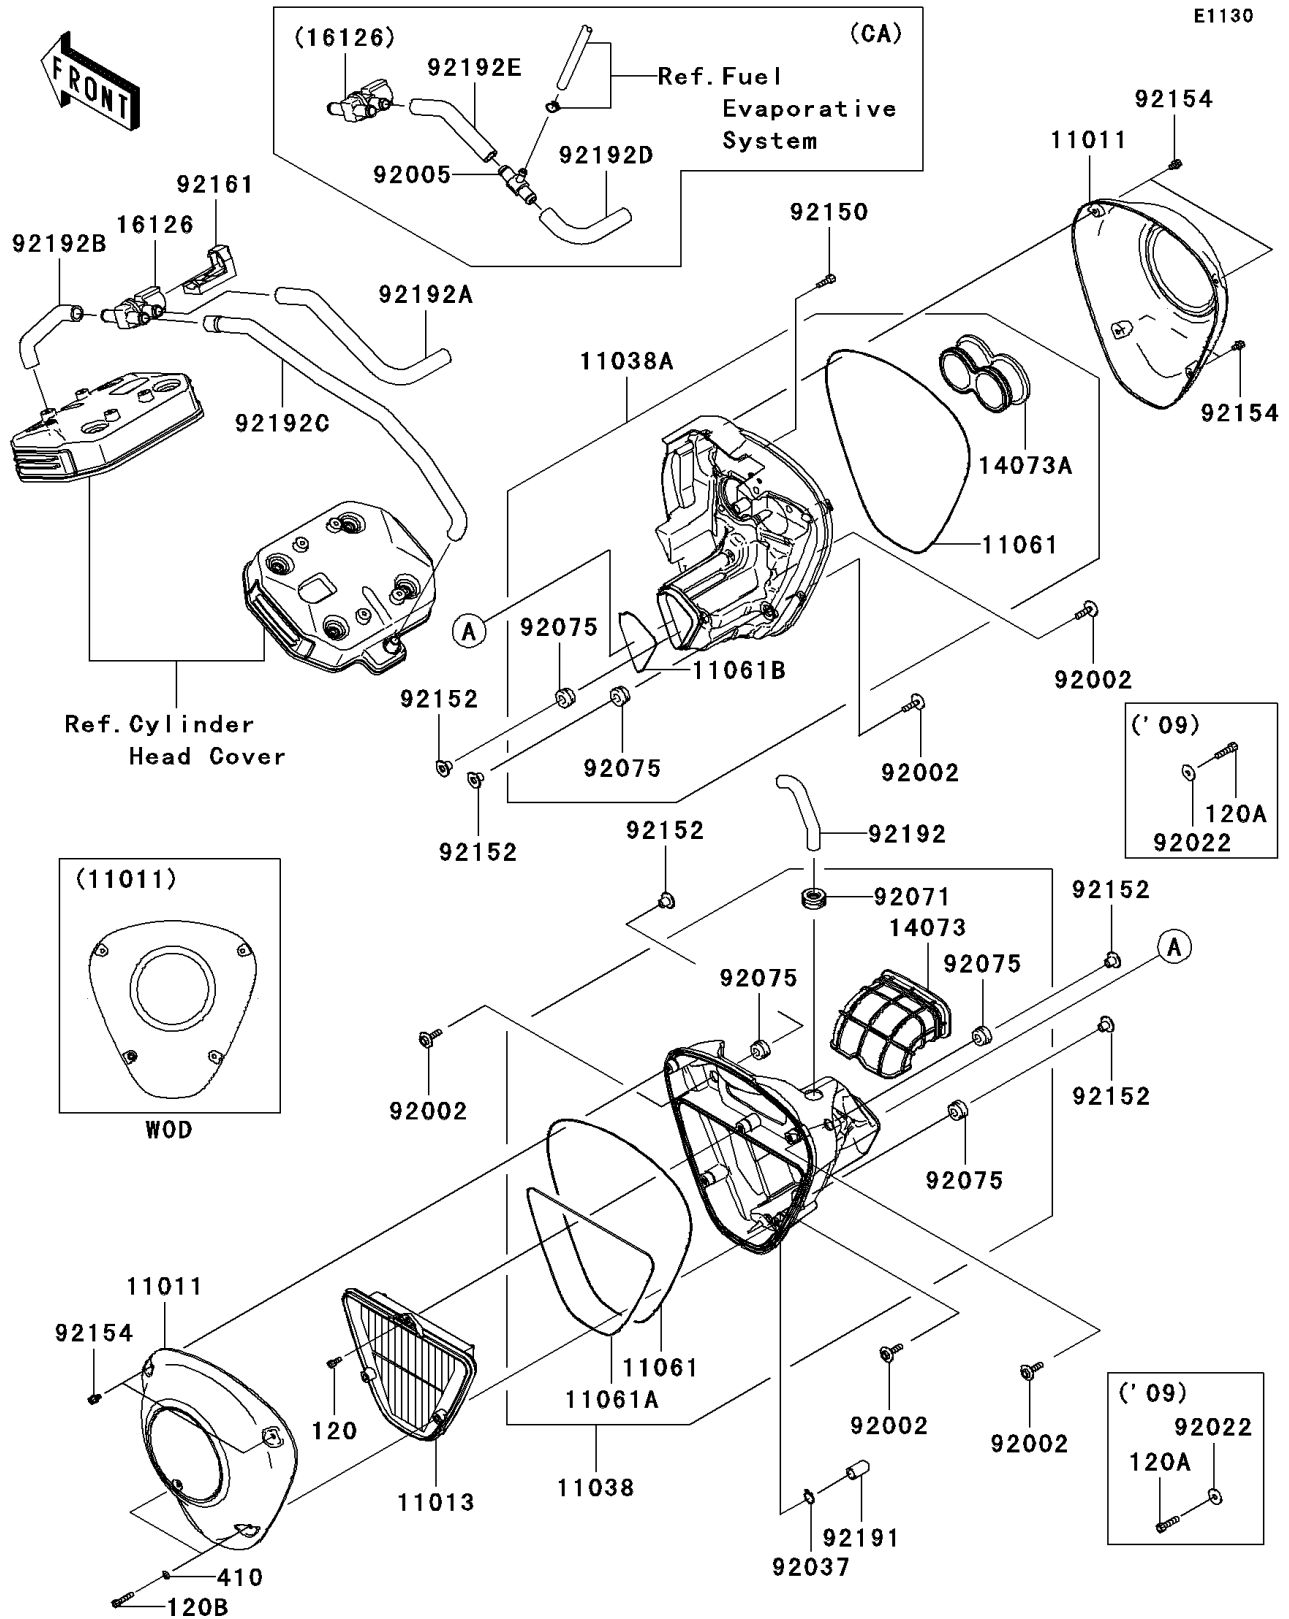

2010 Vulcan® 1700 Classic LT

PARTS DIAGRAM

Air Cleaner

2010 Vulcan® 1700 Classic LT

PARTS LIST

Air Cleaner

ITEM NAME

PART NUMBER

QUANTITY
