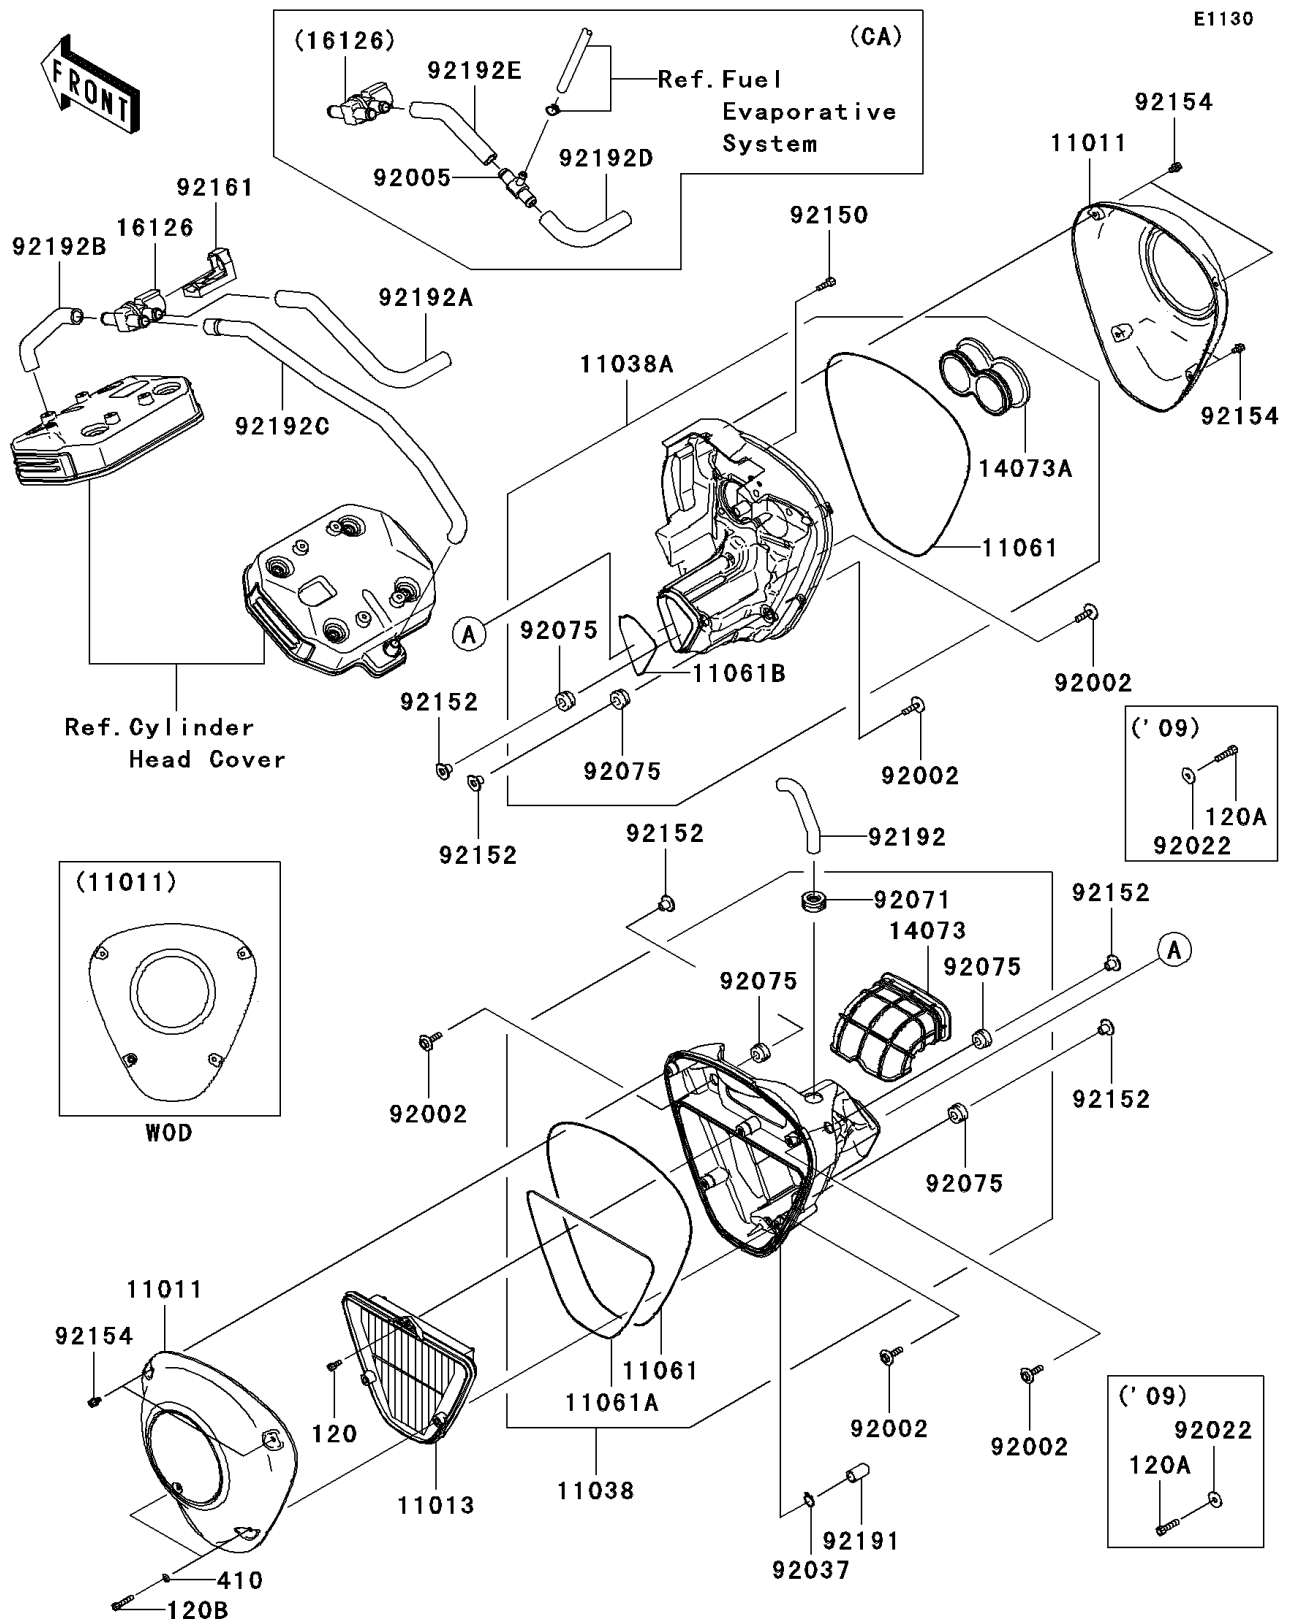

2009 Vulcan® 1700 Classic LT

PARTS DIAGRAM

Air Cleaner

2009 Vulcan® 1700 Classic LT

PARTS LIST

Air Cleaner

ITEM NAME

PART NUMBER

QUANTITY
