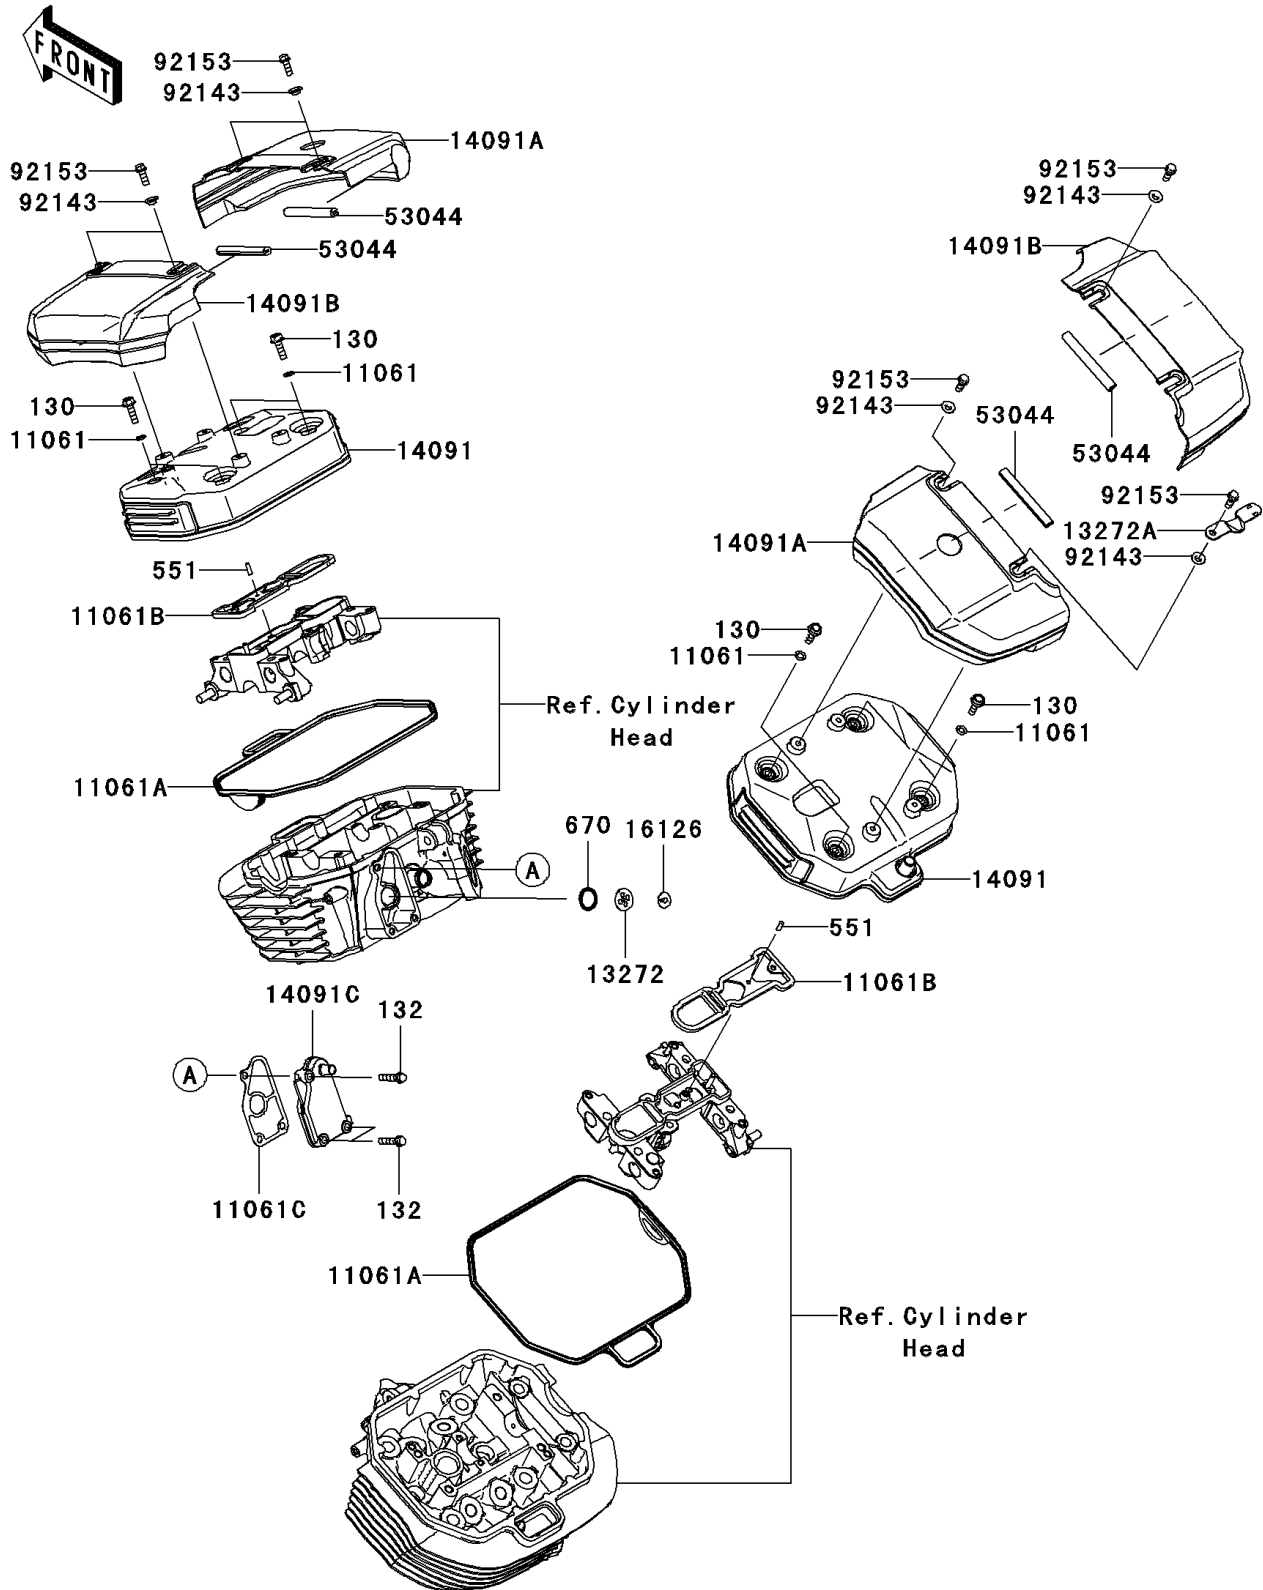

2009 Vulcan® 1700 Classic LT

PARTS DIAGRAM

Cylinder Head Cover

E1112

2009 Vulcan® 1700 Classic LT

PARTS LIST

Cylinder Head Cover

ITEM NAME	PART NUMBER	QUANTITY
-----------	-------------	----------
