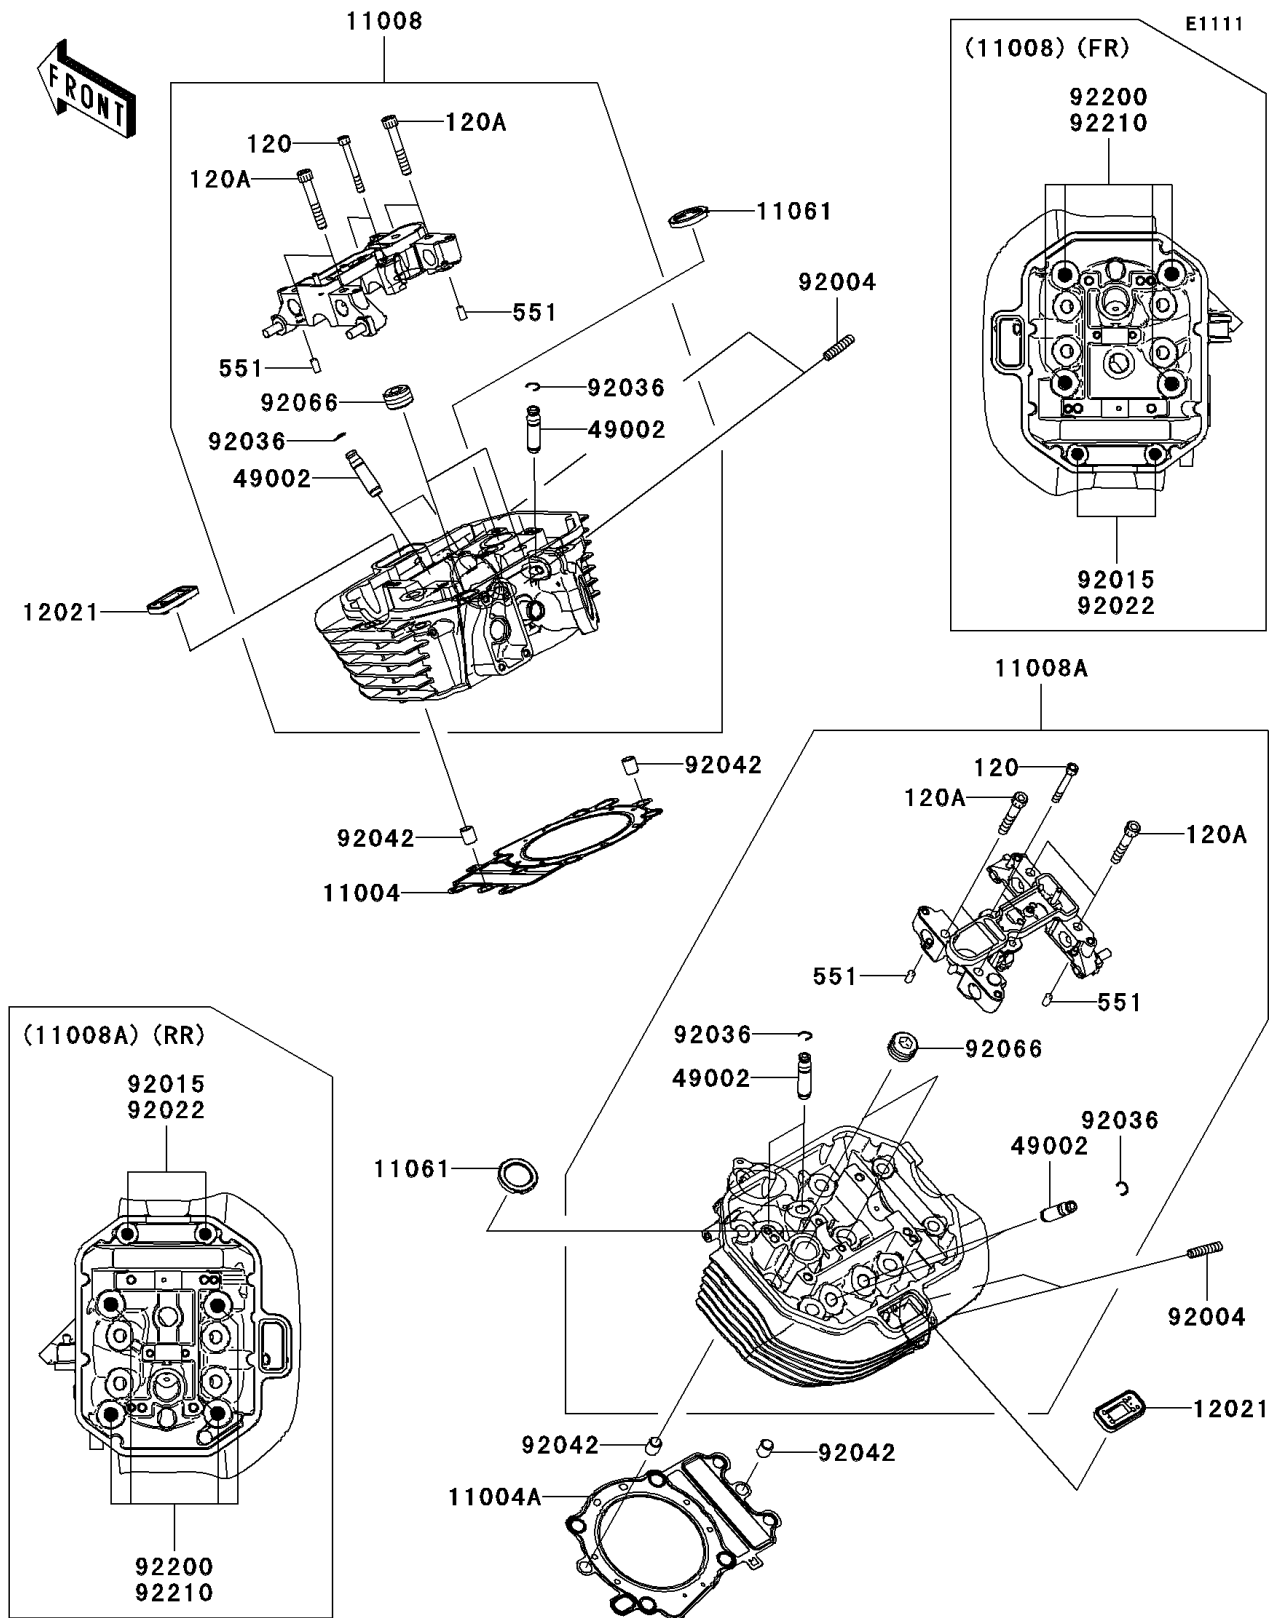

2009 Vulcan® 1700 Classic LT

PARTS DIAGRAM

Cylinder Head

2009 Vulcan® 1700 Classic LT

PARTS LIST

Cylinder Head

ITEM NAME

PART NUMBER

QUANTITY
