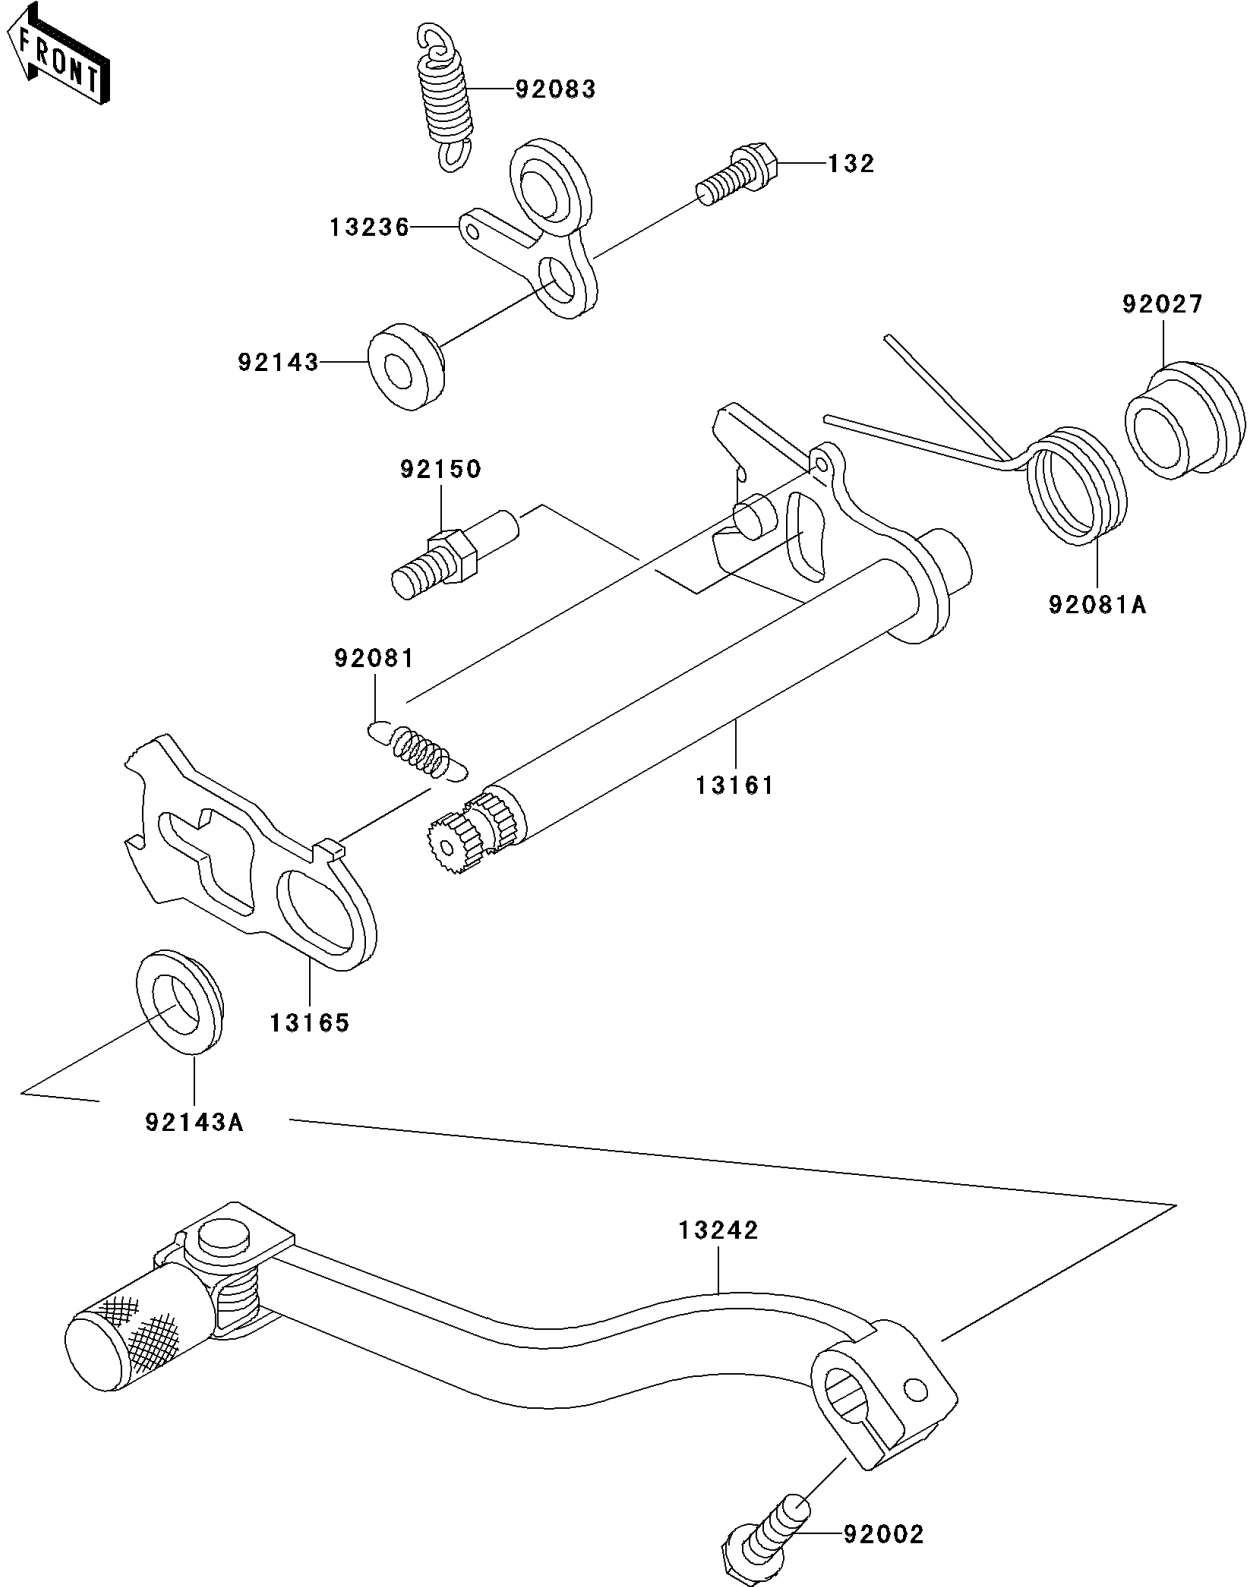

2006 KX100

PARTS DIAGRAM

Gear Change Mechanism

E1370

2006 KX100

PARTS LIST

Gear Change Mechanism

Kawasaki

Let the Good Times Roll®

ITEM NAME

PART NUMBER

QUANTITY
