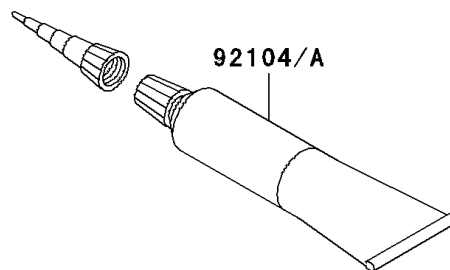

2012 VULCAN® 1700 CLASSIC

PARTS DIAGRAM

Owner's Tools(EAF-ECF)

56007

F2810A

2012 VULCAN® 1700 CLASSIC

PARTS LIST

Owner's Tools(EAF-ECF)

ITEM NAME

PART NUMBER

QUANTITY
