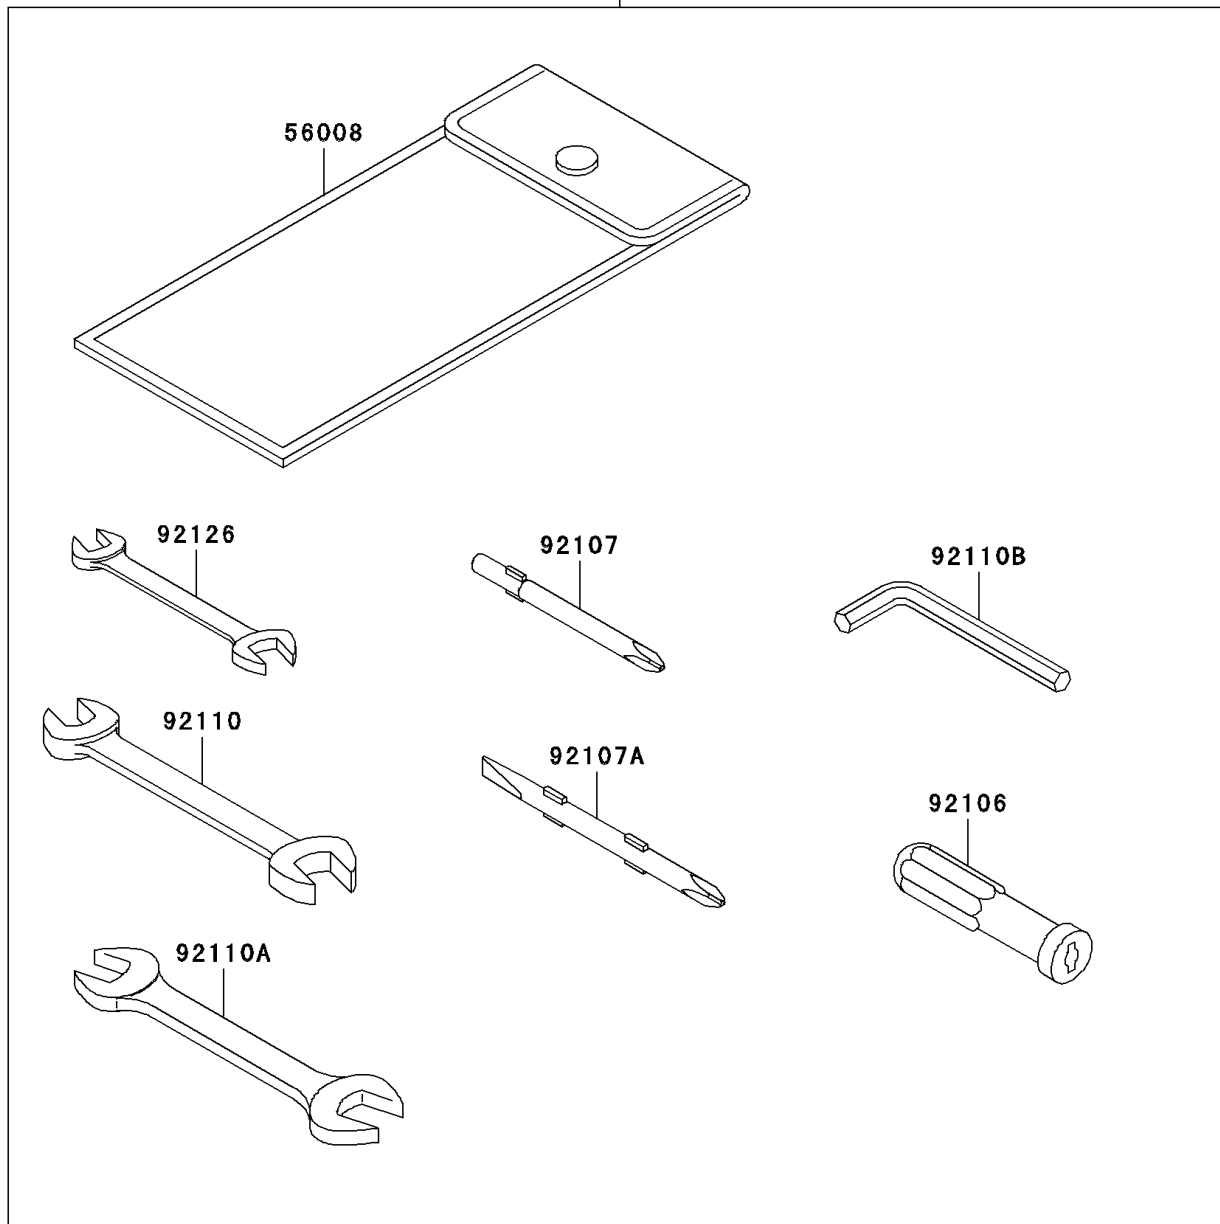

2012 VULCAN® 1700 CLASSIC

PARTS DIAGRAM

Owner's Tools(EAF-ECF)

56007

F2810A

2012 VULCAN® 1700 CLASSIC

PARTS LIST

Owner's Tools(EAF-ECF)

ITEM NAME

PART NUMBER

QUANTITY
