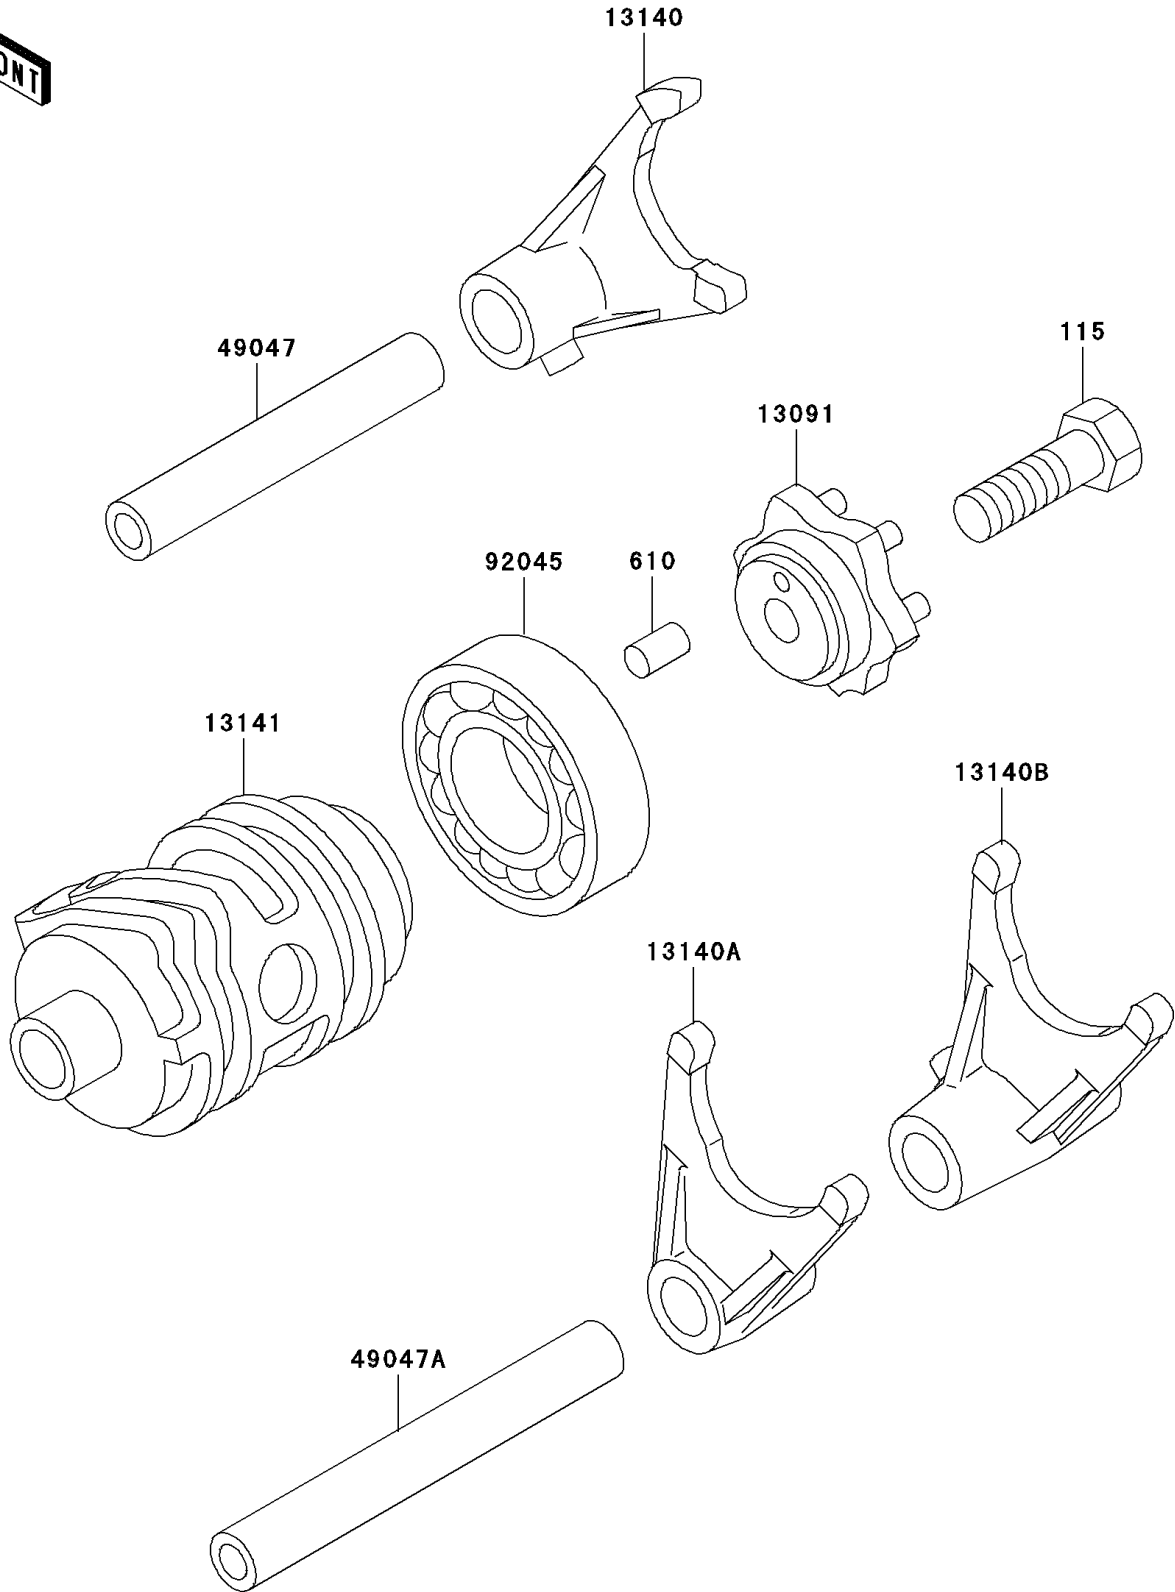

2006 KX100

PARTS DIAGRAM

Gear Change Drum/Shift Fork(s)

E1362

2006 KX100

PARTS LIST

Gear Change Drum/Shift Fork(s)

ITEM NAME

PART NUMBER

QUANTITY
