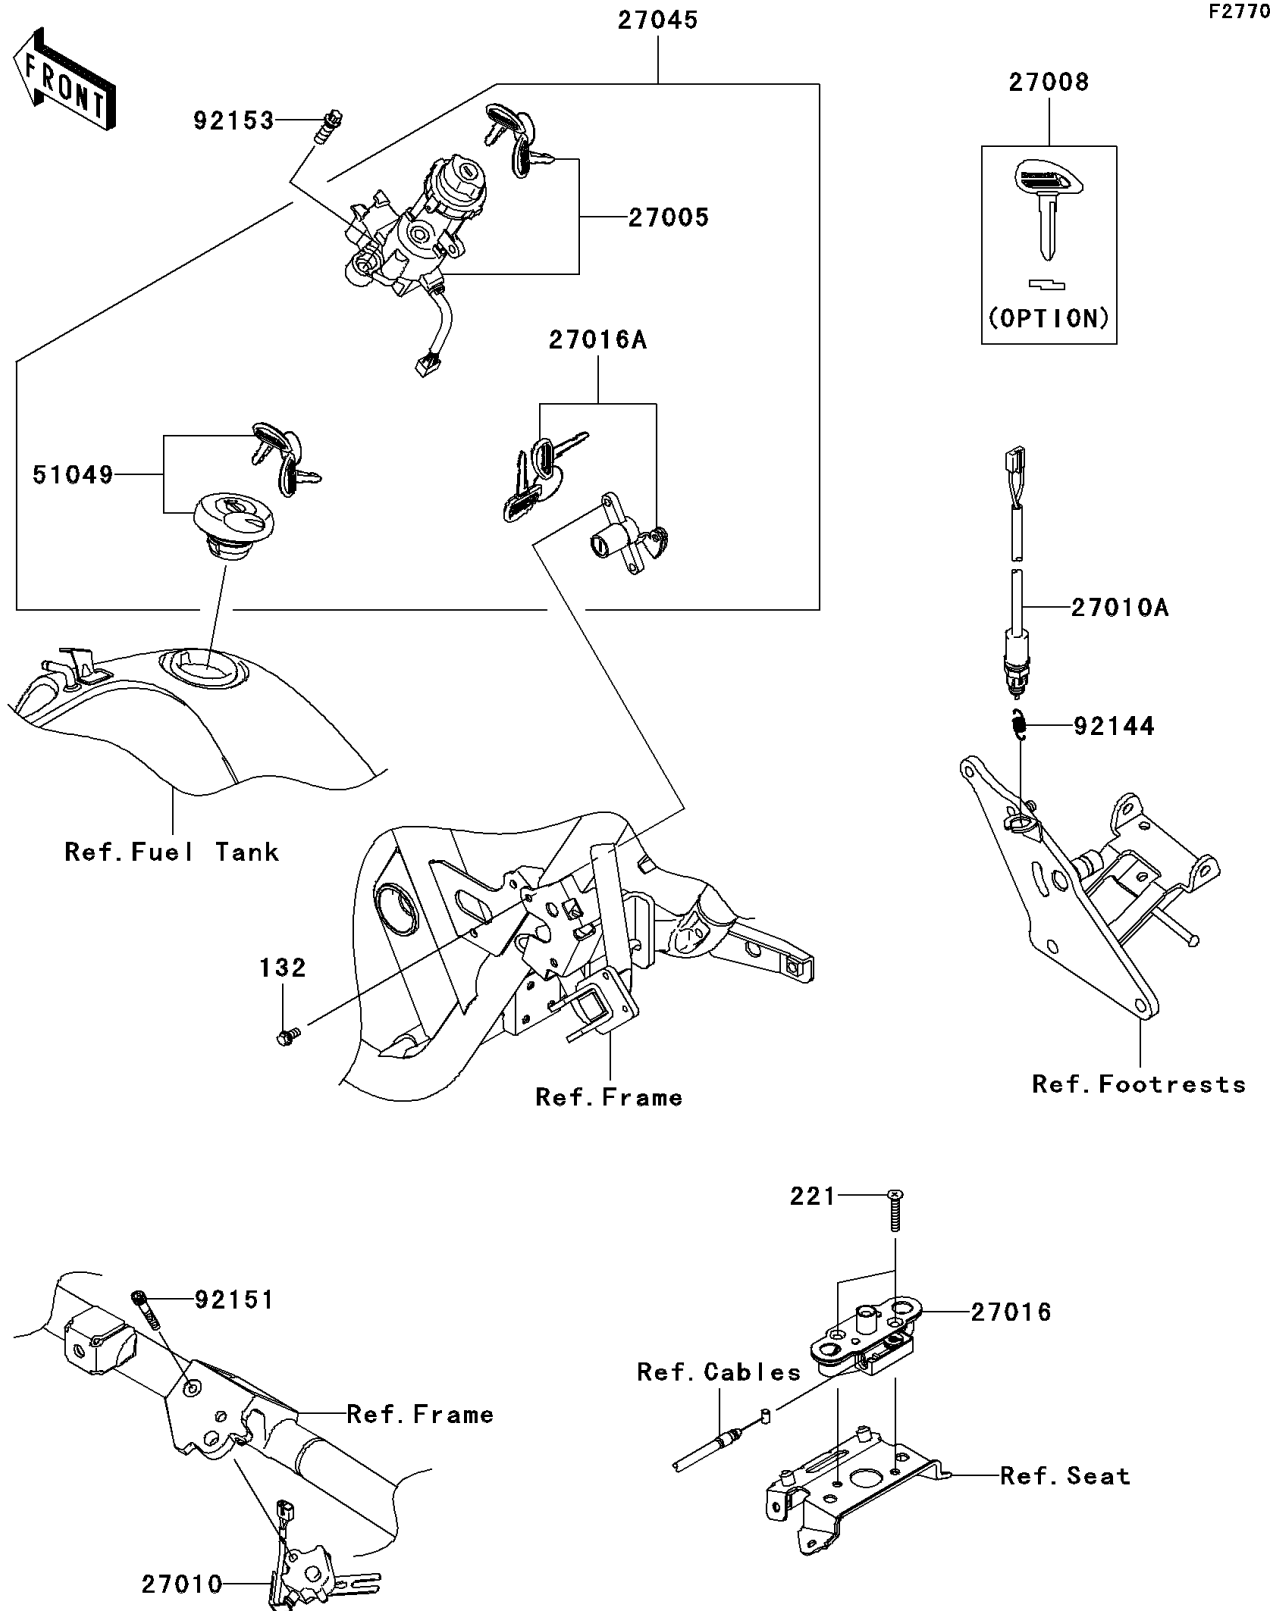

2012 VULCAN® 1700 CLASSIC

PARTS DIAGRAM

Ignition Switch/Locks/Reflectors

2012 VULCAN® 1700 CLASSIC

PARTS LIST

Ignition Switch/Locks/Reflectors

ITEM NAME	PART NUMBER	QUANTITY
-----------	-------------	----------
