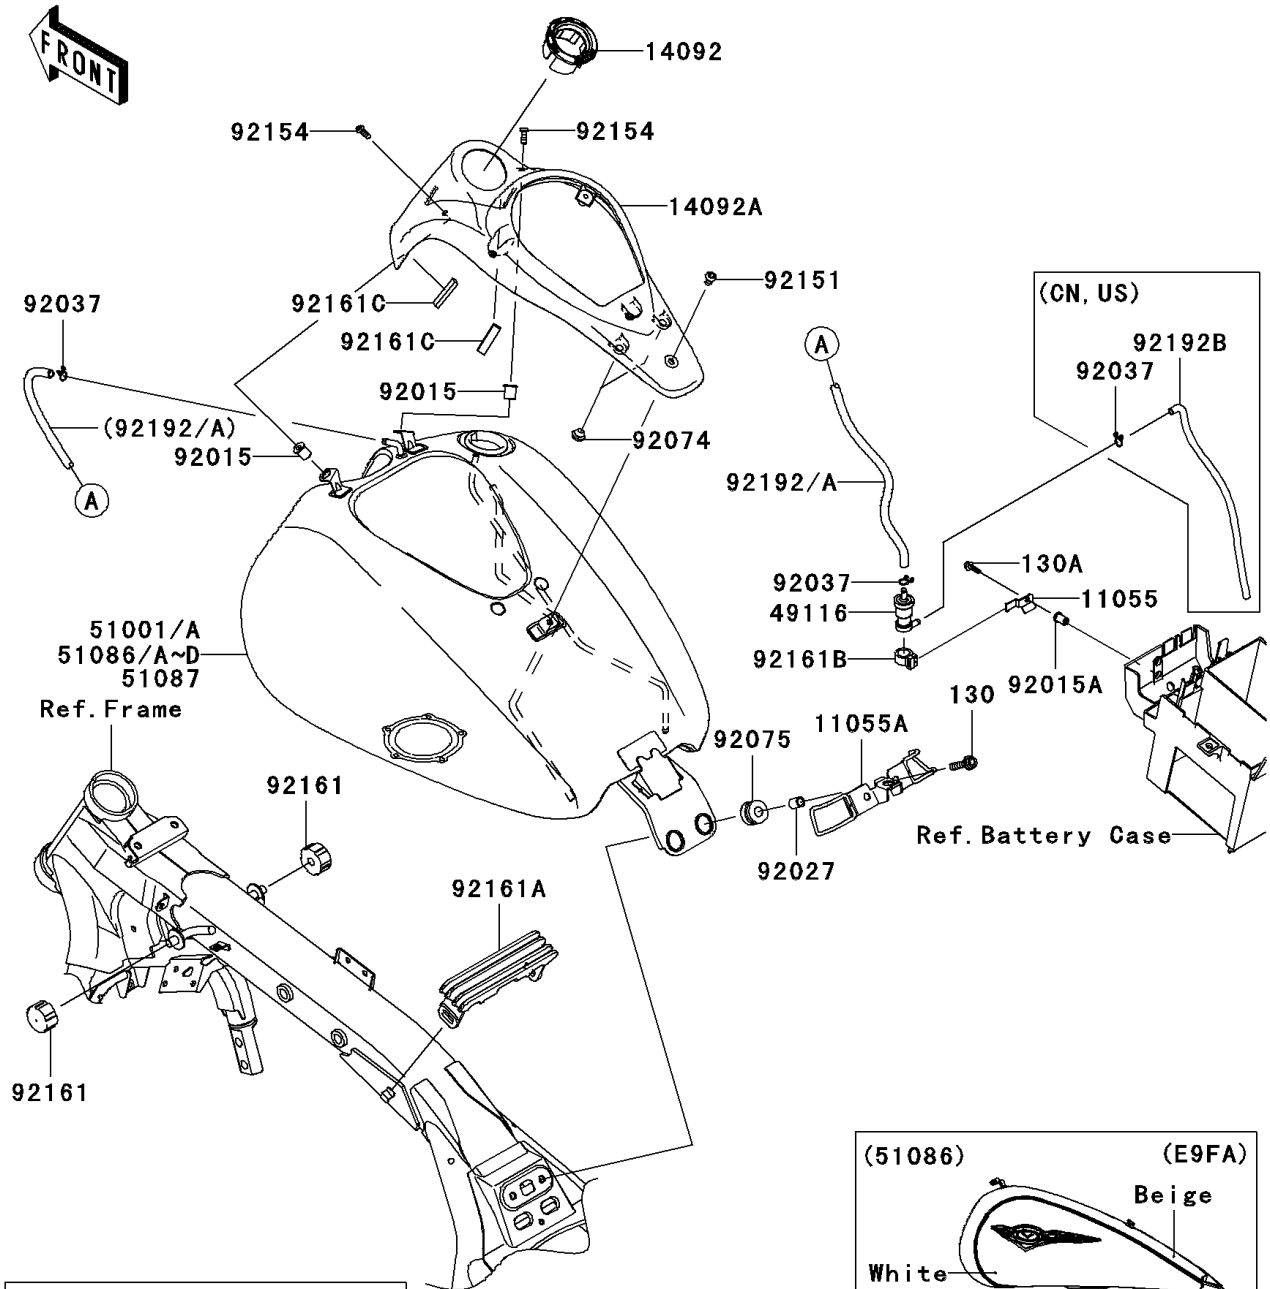

2012 VULCAN® 1700 CLASSIC

PARTS DIAGRAM

Fuel Tank

F2410

WOD

(51001)	Ebony
(51001A)	Black
(51086A)	Ebony
(51086B)	Black
(51087)	Ebony

WD

WD

2012 VULCAN® 1700 CLASSIC

PARTS LIST

Fuel Tank

ITEM NAME

PART NUMBER

QUANTITY
