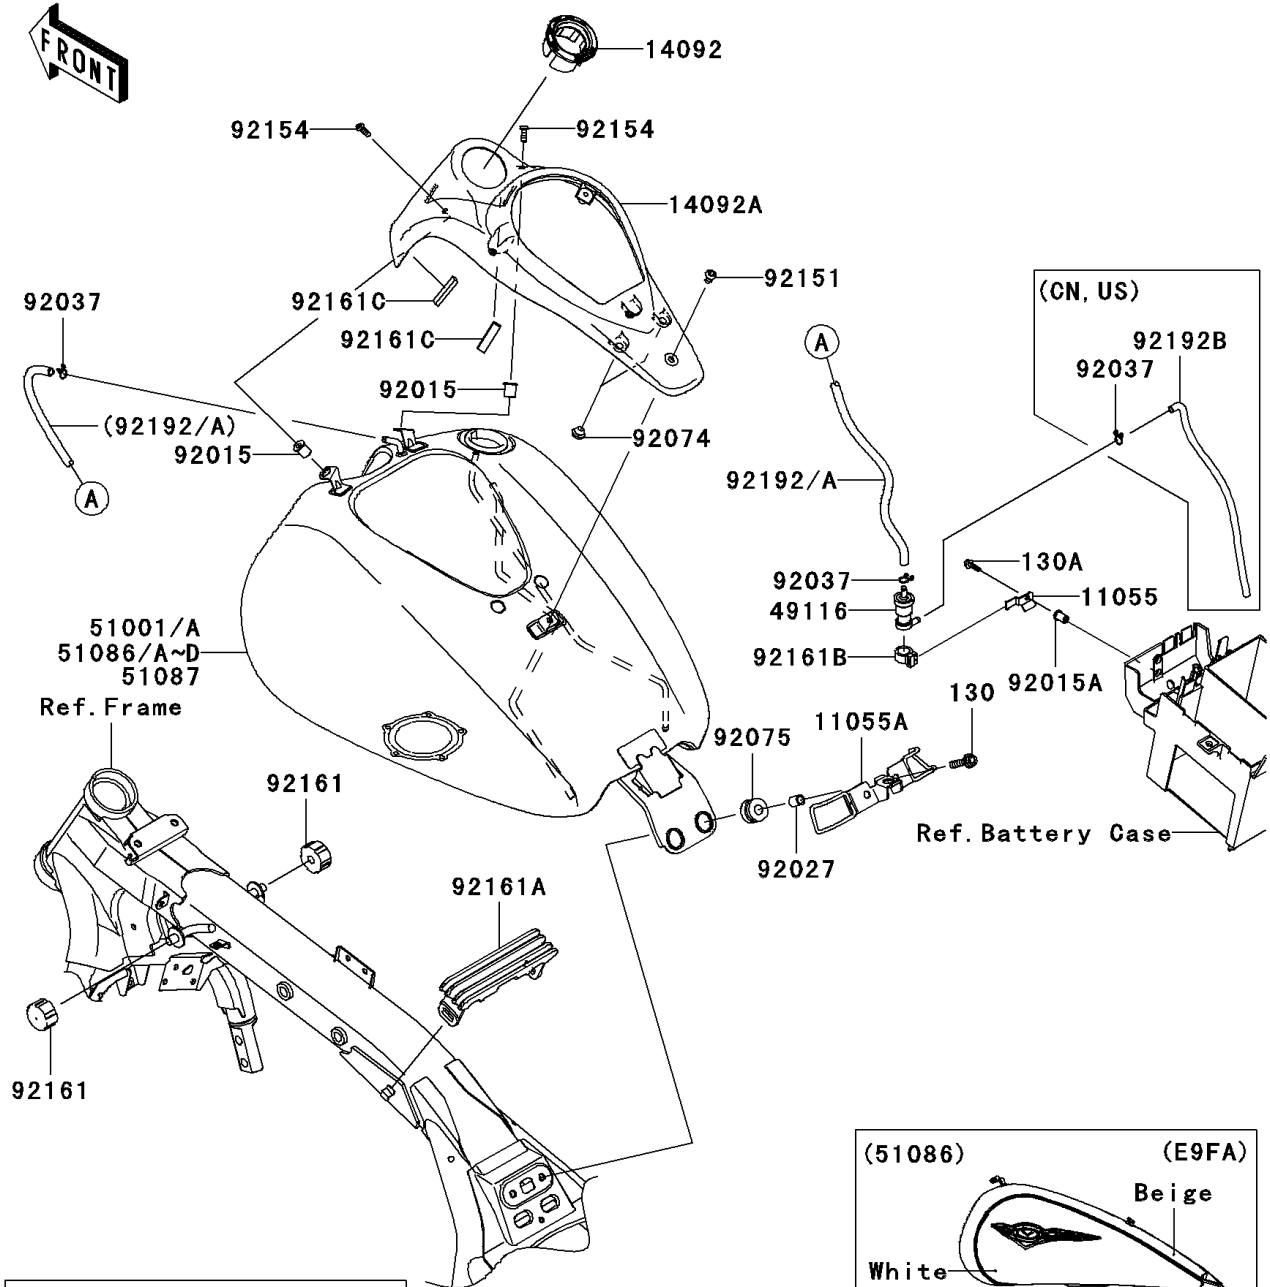

2011 VULCAN® 1700 CLASSIC

PARTS DIAGRAM

Fuel Tank

F2410

WOD

(51001)	Ebony
(51001A)	Black
(51086A)	Ebony
(51086B)	Black
(51087)	Ebony

WD

WD

2011 VULCAN® 1700 CLASSIC

PARTS LIST

Fuel Tank

ITEM NAME

PART NUMBER

QUANTITY
