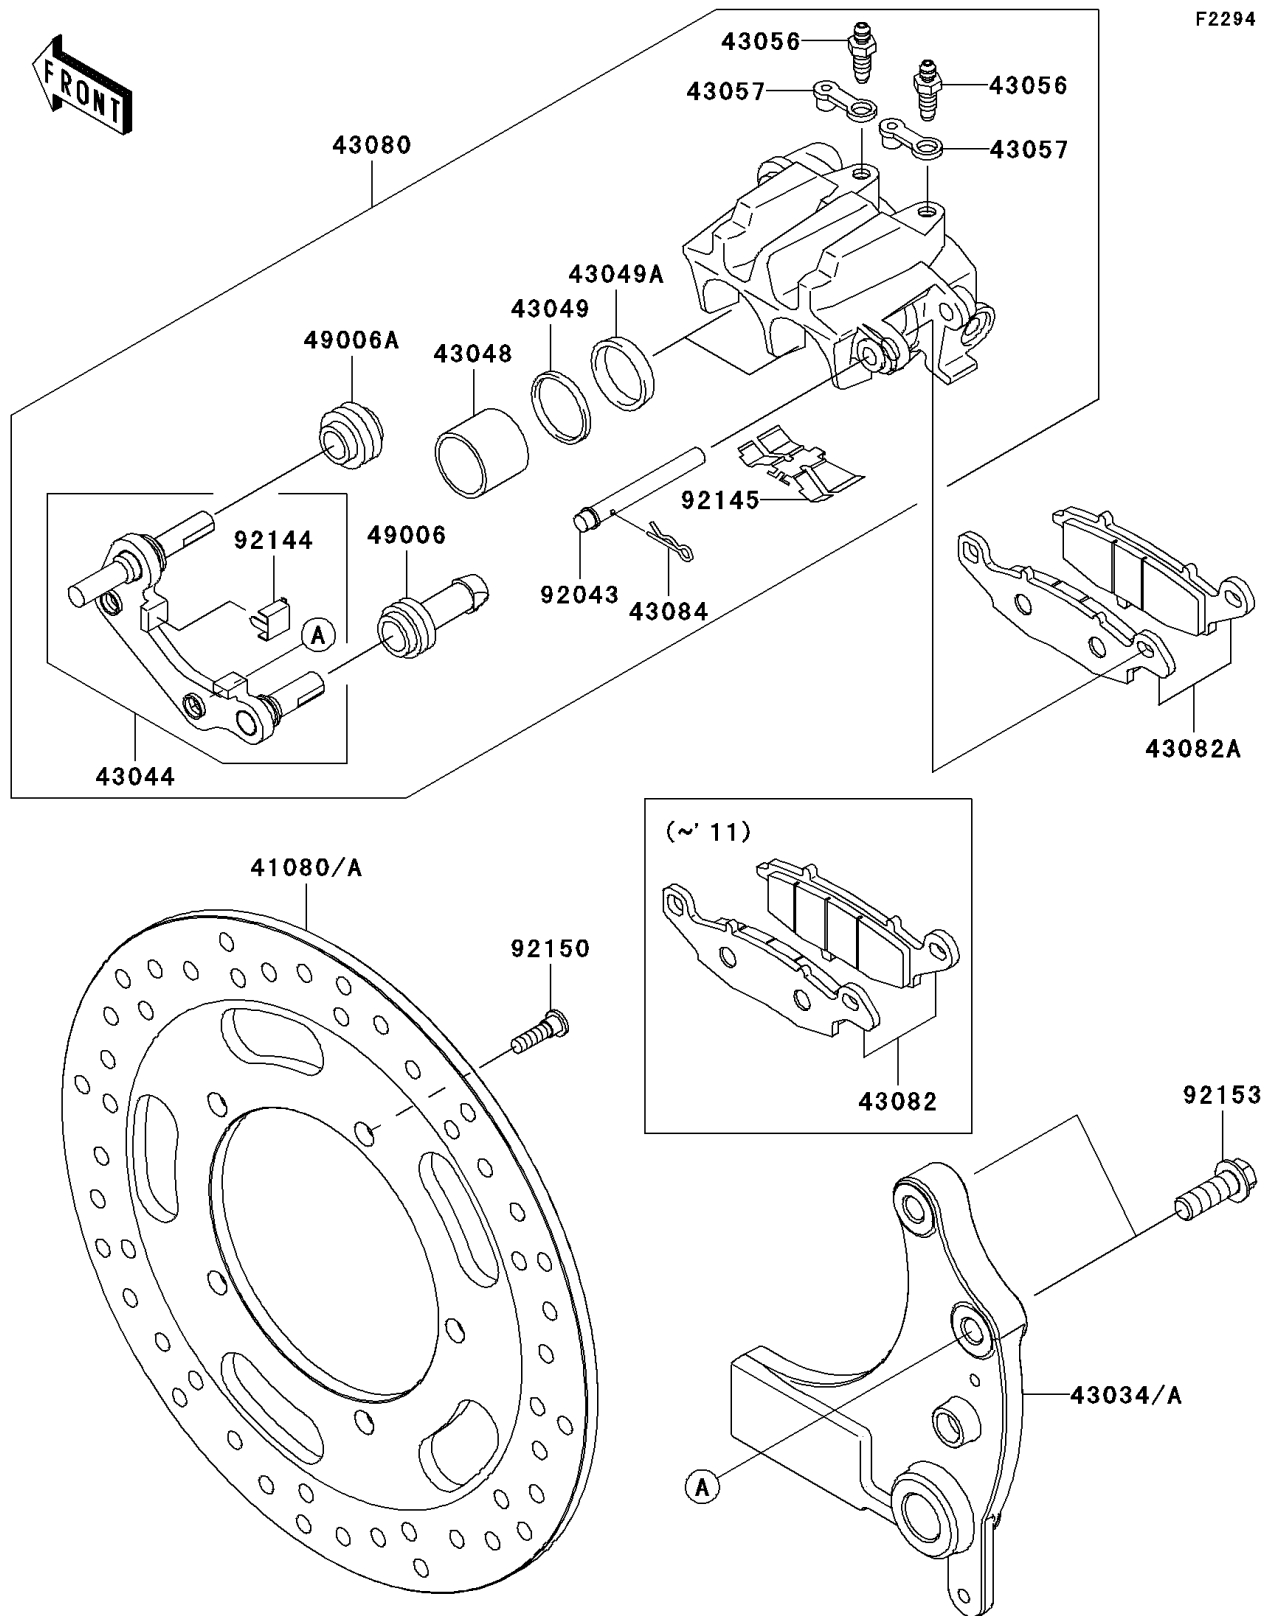

2011 VULCAN® 1700 CLASSIC

PARTS DIAGRAM

Rear Brake

2011 VULCAN® 1700 CLASSIC

PARTS LIST

Rear Brake

ITEM NAME

PART NUMBER

QUANTITY
