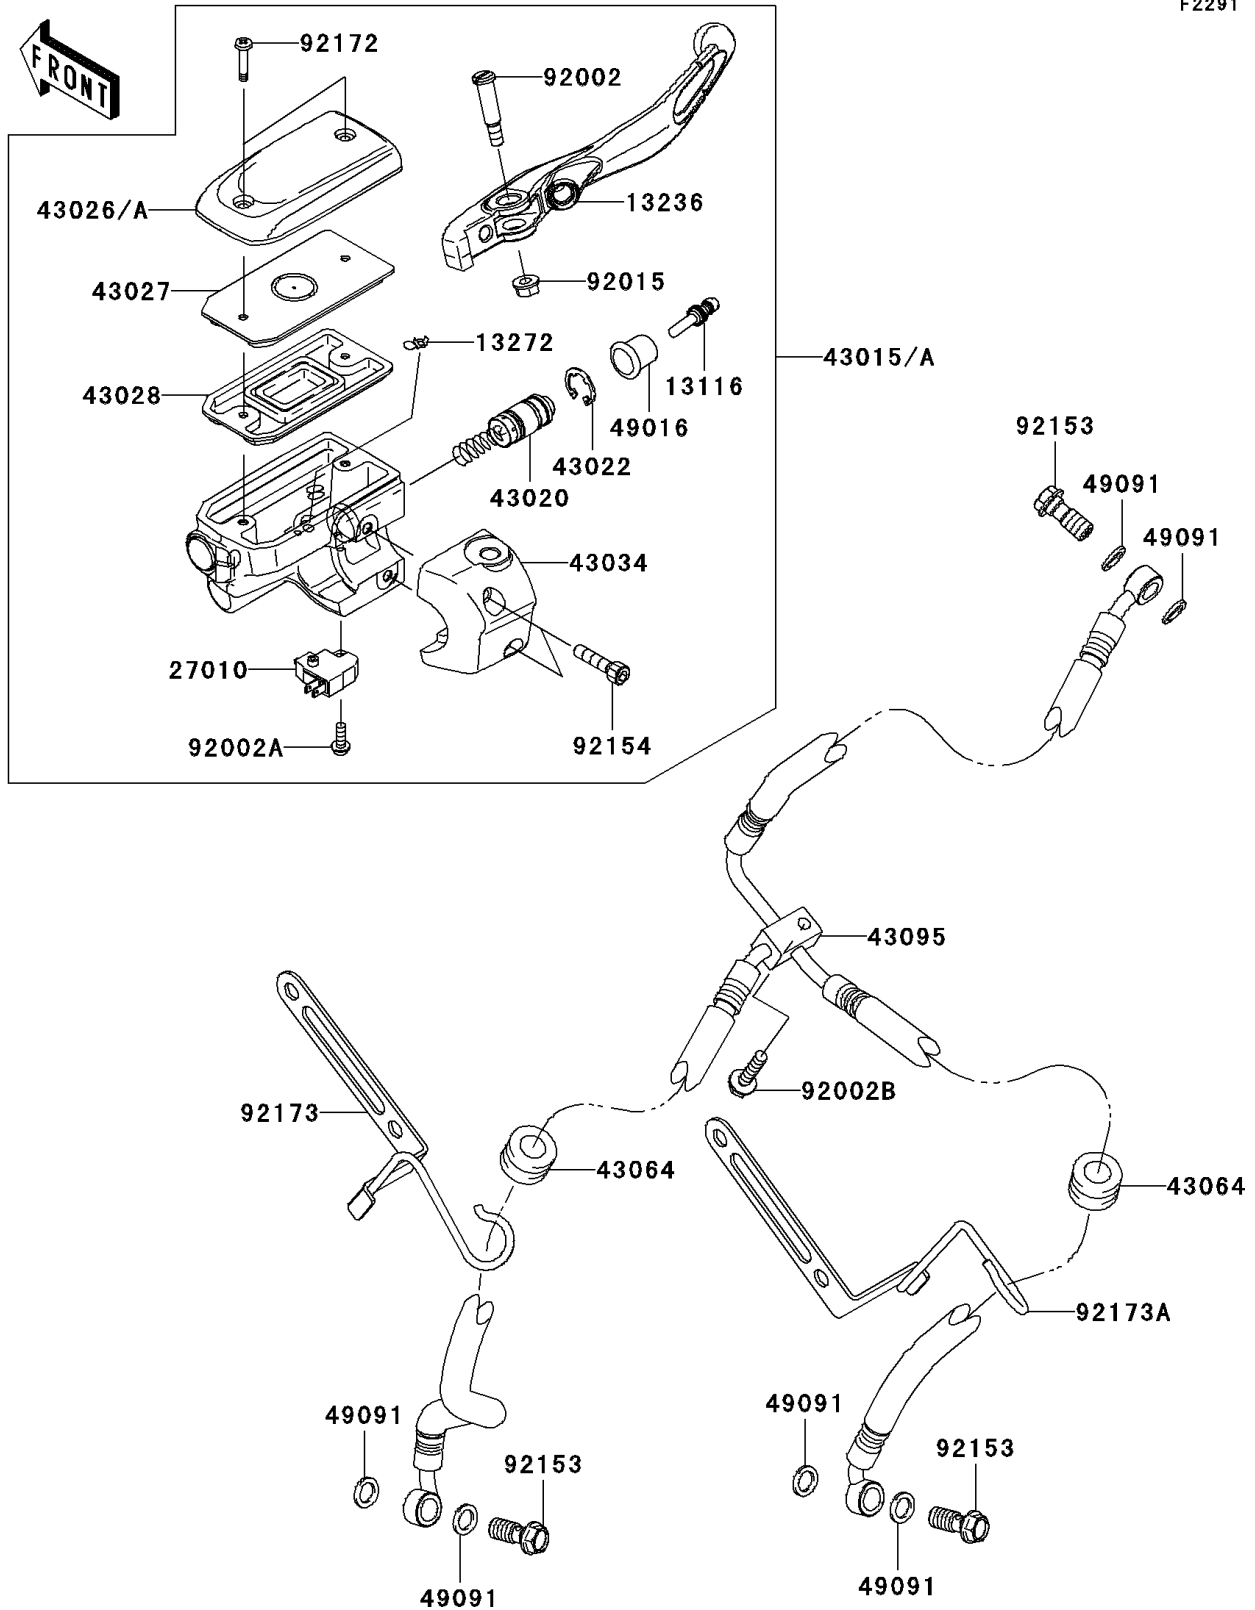

## PARTS DIAGRAM

### Front Master Cylinder

F2291

## PARTS LIST

### Front Master Cylinder

ITEM NAME	PART NUMBER	QUANTITY
-----------	-------------	----------

---