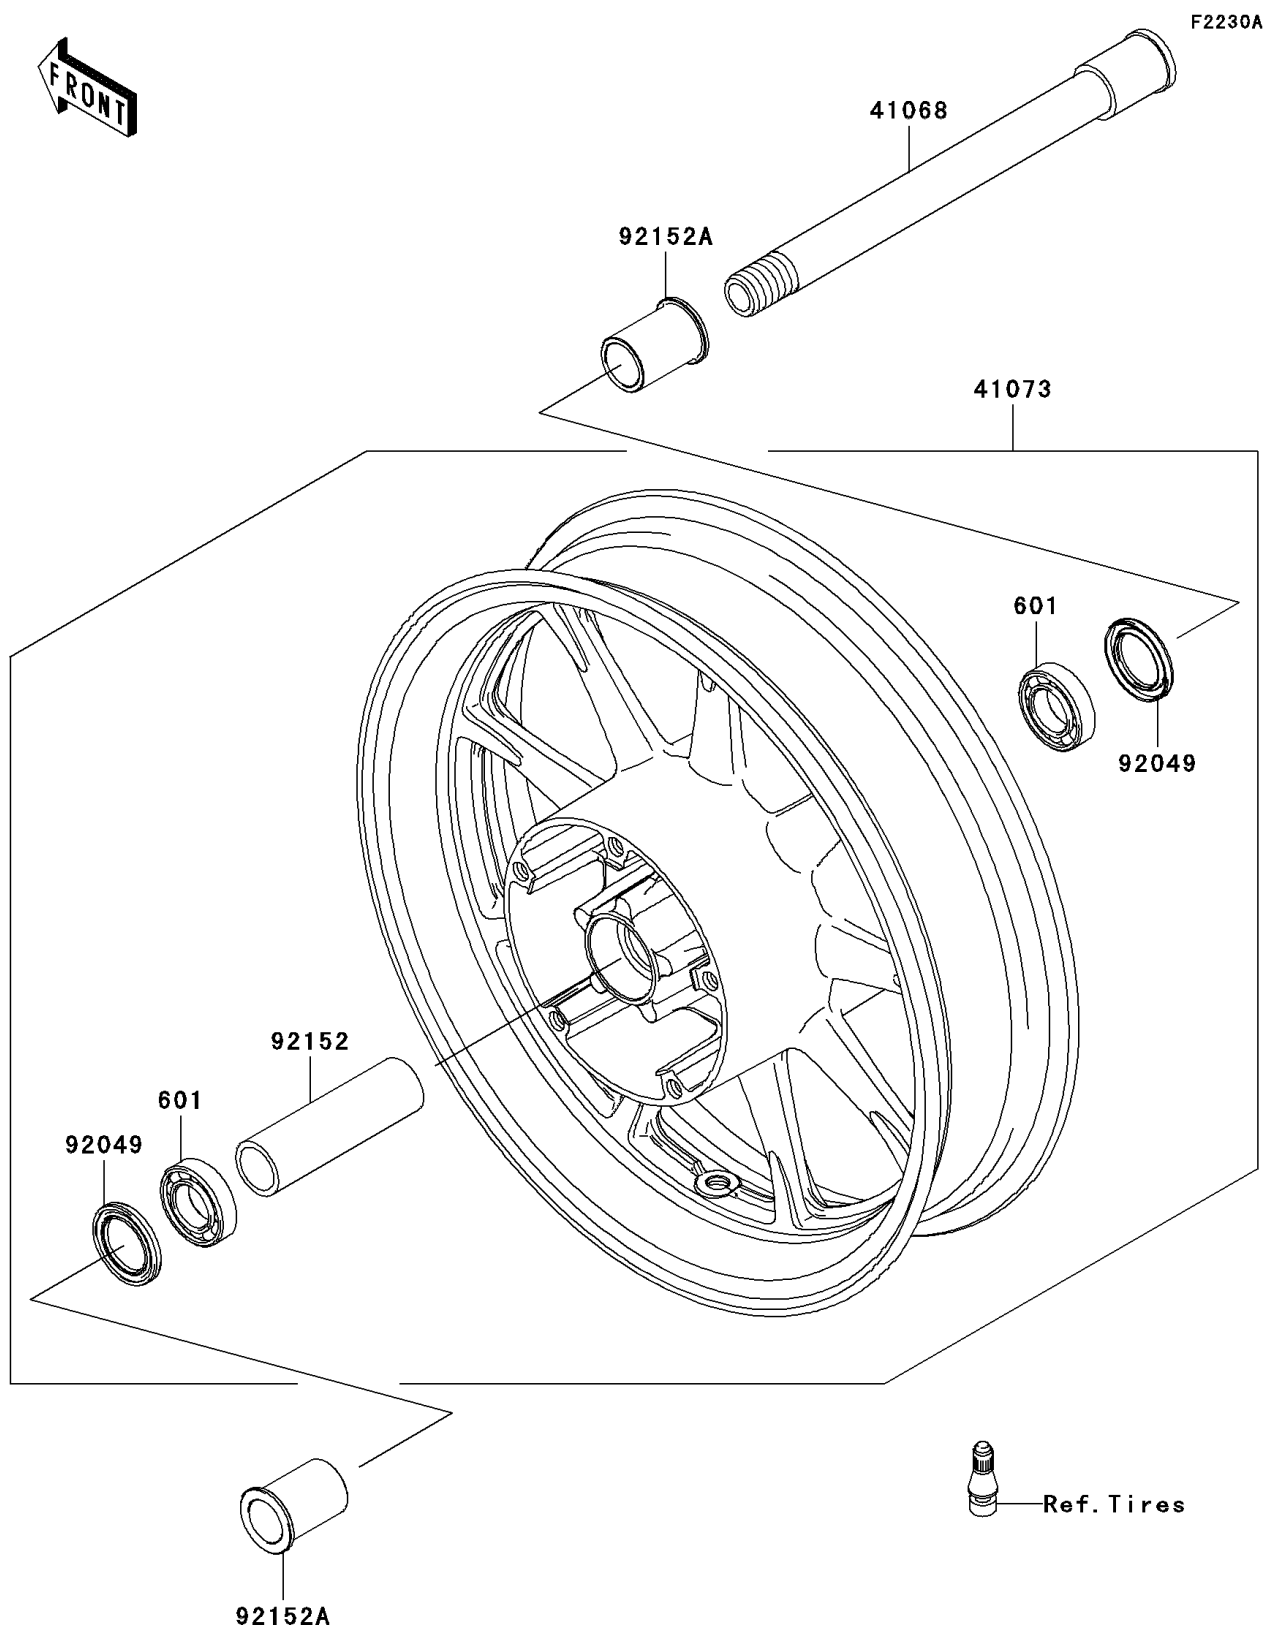

2012 VULCAN® 1700 CLASSIC

Kawasaki
Let the Good Times Roll®

PARTS DIAGRAM

Front Wheel(EBF/ECF)

2012 VULCAN® 1700 CLASSIC

PARTS LIST

Front Wheel(EBF/ECF)

ITEM NAME

PART NUMBER

QUANTITY
