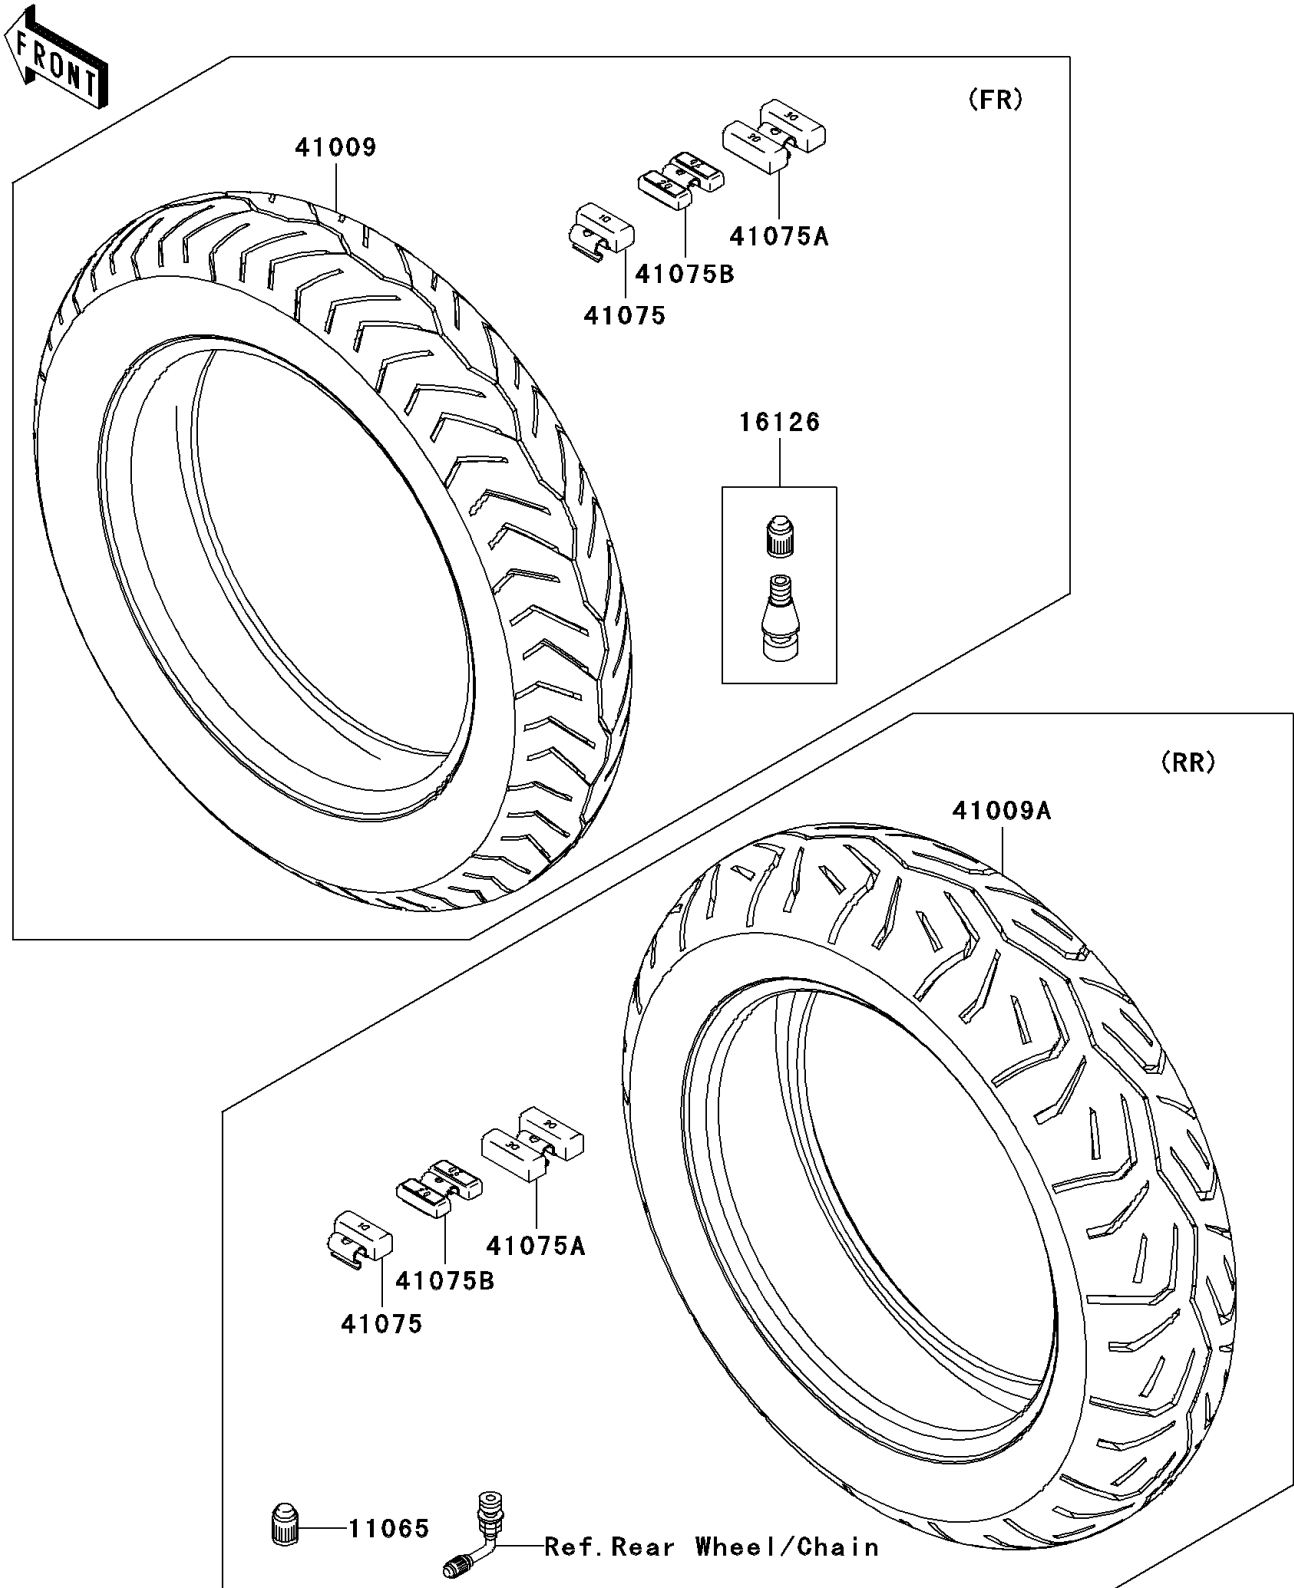

2012 VULCAN® 1700 CLASSIC

PARTS DIAGRAM

Tires

F2210

2012 VULCAN® 1700 CLASSIC

PARTS LIST

Tires

ITEM NAME

PART NUMBER

QUANTITY
