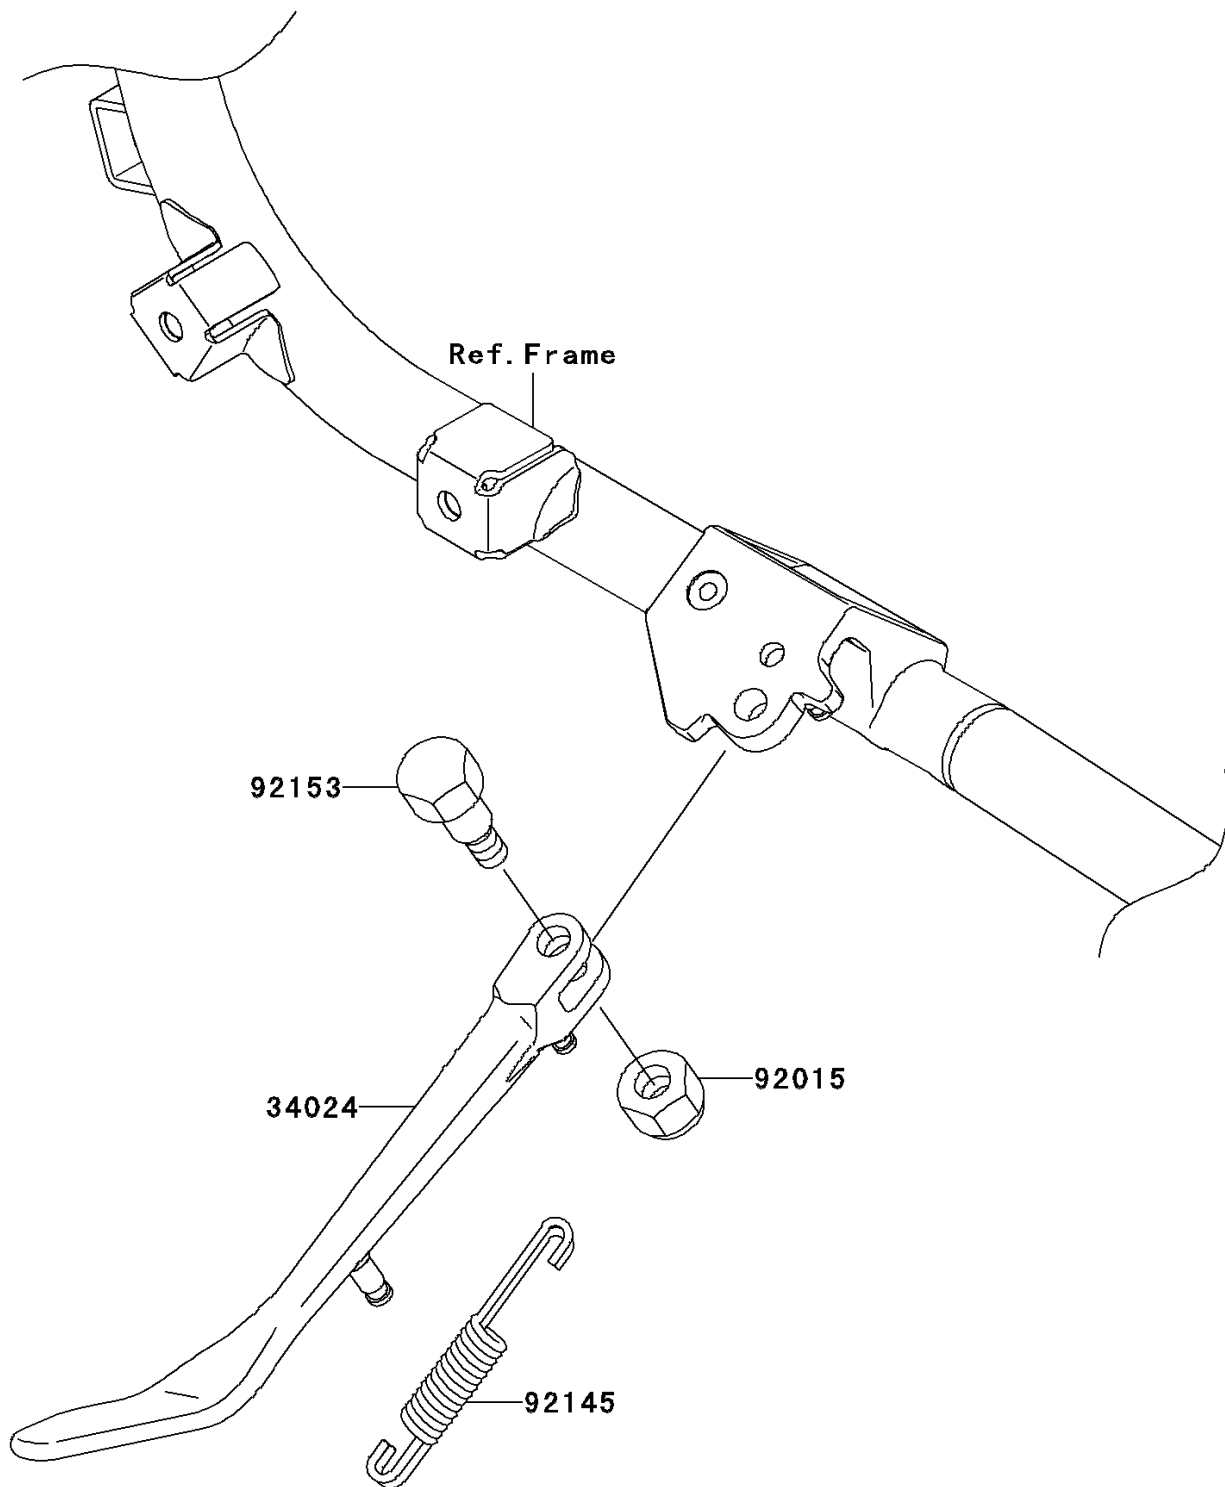

2011 VULCAN® 1700 CLASSIC

PARTS DIAGRAM

Stand(s)

F2190

2011 VULCAN® 1700 CLASSIC

PARTS LIST

Stand(s)

ITEM NAME

PART NUMBER

QUANTITY
