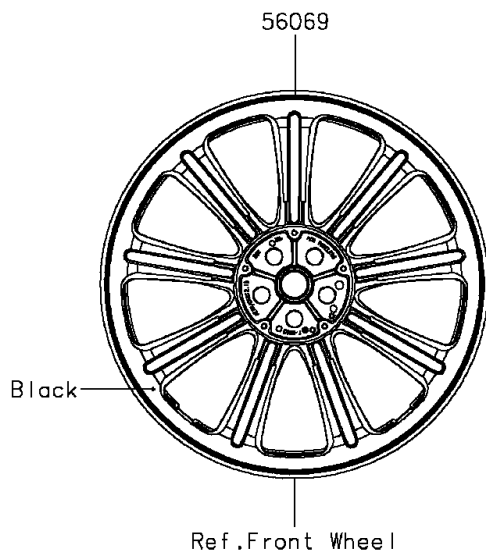

2014 VULCAN® 900 CUSTOM

PARTS DIAGRAM

Decals(Ebony/Gray)(CEFA)

F2861E

2014 VULCAN® 900 CUSTOM

PARTS LIST

Decals(Ebony/Gray)(CEFA)

ITEM NAME

PART NUMBER

QUANTITY
