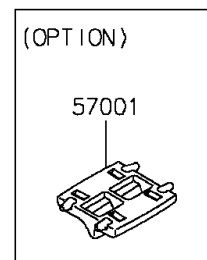

2014 VULCAN® 900 CUSTOM

PARTS DIAGRAM

Decals(Ebony/Gray)(CEFA)

F2861E

2014 VULCAN® 900 CUSTOM

PARTS LIST

Decals(Ebony/Gray)(CEFA)

ITEM NAME

PART NUMBER

QUANTITY
