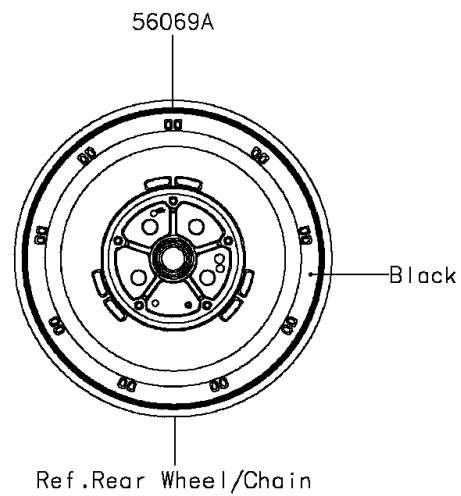

2014 VULCAN® 900 CUSTOM

PARTS DIAGRAM

Decals(Ebony/Gray)(CEFA)

F2861E

2014 VULCAN® 900 CUSTOM

PARTS LIST

Decals(Ebony/Gray)(CEFA)

ITEM NAME

PART NUMBER

QUANTITY
