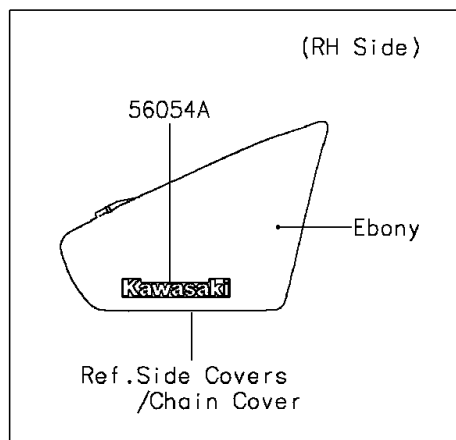

2014 VULCAN® 900 CUSTOM

PARTS DIAGRAM

Decals(Ebony/Gray)(CEFA)

F2861E

2014 VULCAN® 900 CUSTOM

PARTS LIST

Decals(Ebony/Gray)(CEFA)

ITEM NAME

PART NUMBER

QUANTITY
