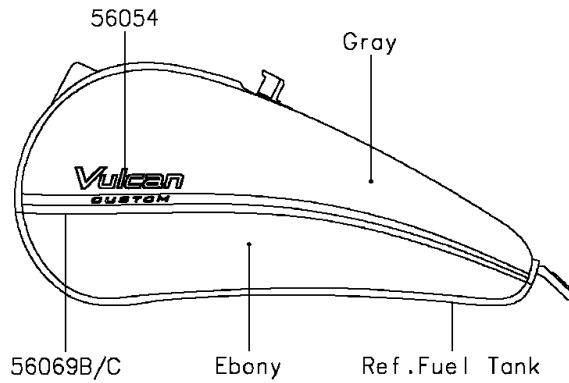

2014 VULCAN® 900 CUSTOM

PARTS DIAGRAM

Decals(Ebony/Gray)(CEFA)

F2861E

2014 VULCAN® 900 CUSTOM

PARTS LIST

Decals(Ebony/Gray)(CEFA)

ITEM NAME

PART NUMBER

QUANTITY
