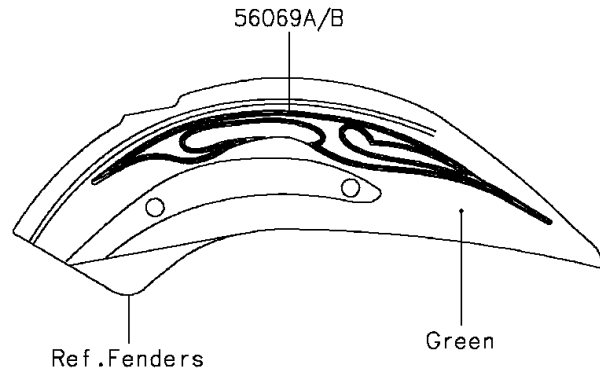

2014 VULCAN® 900 CUSTOM

PARTS DIAGRAM

Decals(Green)(CEFA)

F2861D

2014 VULCAN® 900 CUSTOM

PARTS LIST

Decals(Green)(CEFA)

ITEM NAME

PART NUMBER

QUANTITY
