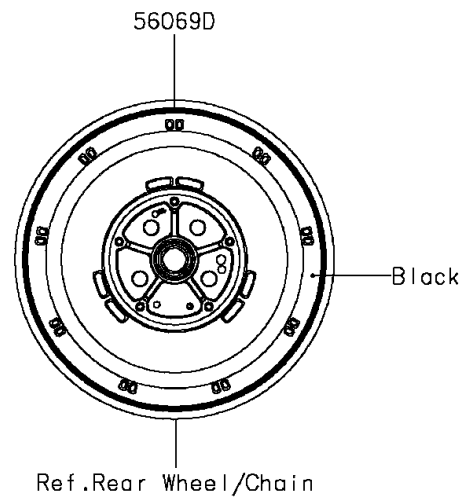

2014 VULCAN® 900 CUSTOM

PARTS DIAGRAM

Decals(Green)(CEFA)

F2861D

2014 VULCAN® 900 CUSTOM

PARTS LIST

Decals(Green)(CEFA)

ITEM NAME

PART NUMBER

QUANTITY
