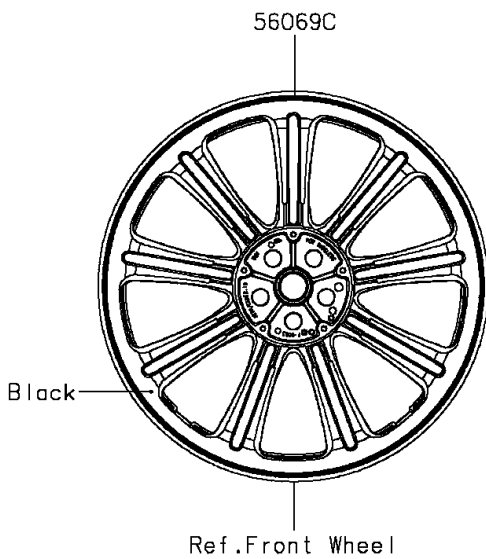

2014 VULCAN® 900 CUSTOM

PARTS DIAGRAM

Decals(Green)(CEFA)

F2861D

2014 VULCAN® 900 CUSTOM

PARTS LIST

Decals(Green)(CEFA)

ITEM NAME

PART NUMBER

QUANTITY
