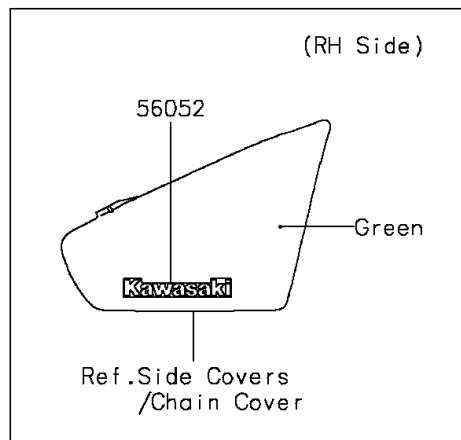

2014 VULCAN® 900 CUSTOM

PARTS DIAGRAM

Decals(Green)(CEFA)

F2861D

2014 VULCAN® 900 CUSTOM

PARTS LIST

Decals(Green)(CEFA)

ITEM NAME

PART NUMBER

QUANTITY
