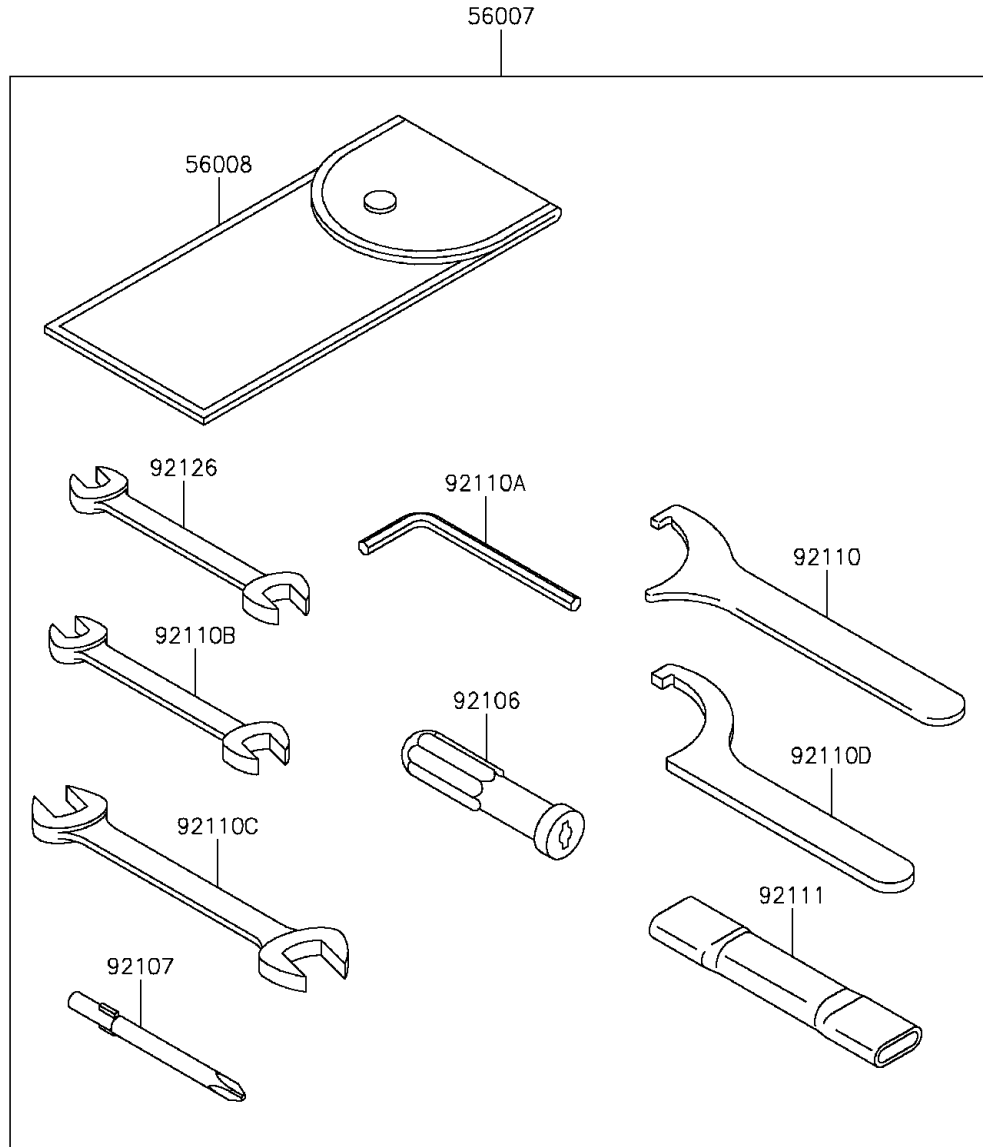

2012 VULCAN® 900 CUSTOM

PARTS DIAGRAM

Owner's Tools

F2810

2012 VULCAN® 900 CUSTOM

PARTS LIST

Owner's Tools

ITEM NAME

PART NUMBER

QUANTITY
