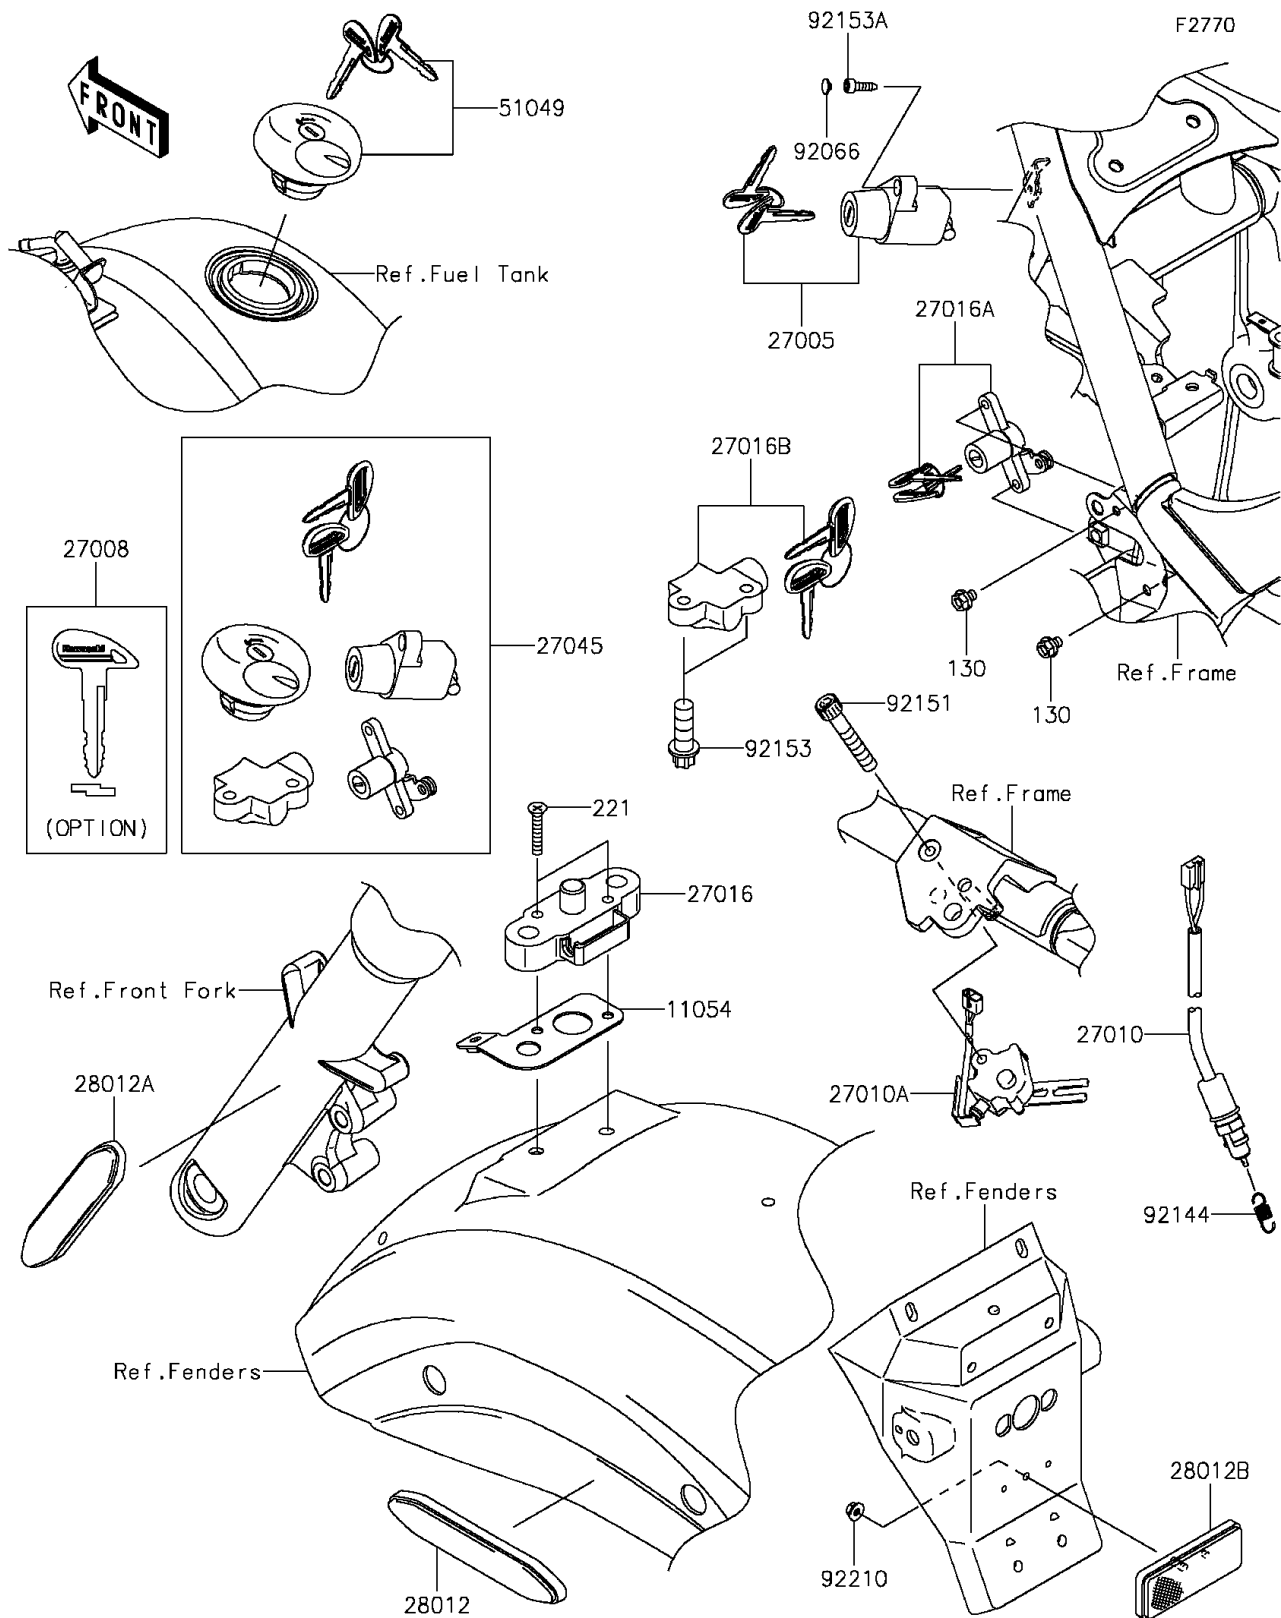

2014 VULCAN® 900 CUSTOM

PARTS DIAGRAM

Ignition Switch/Locks/Reflectors

2014 VULCAN® 900 CUSTOM

PARTS LIST

Ignition Switch/Locks/Reflectors

ITEM NAME

PART NUMBER

QUANTITY
