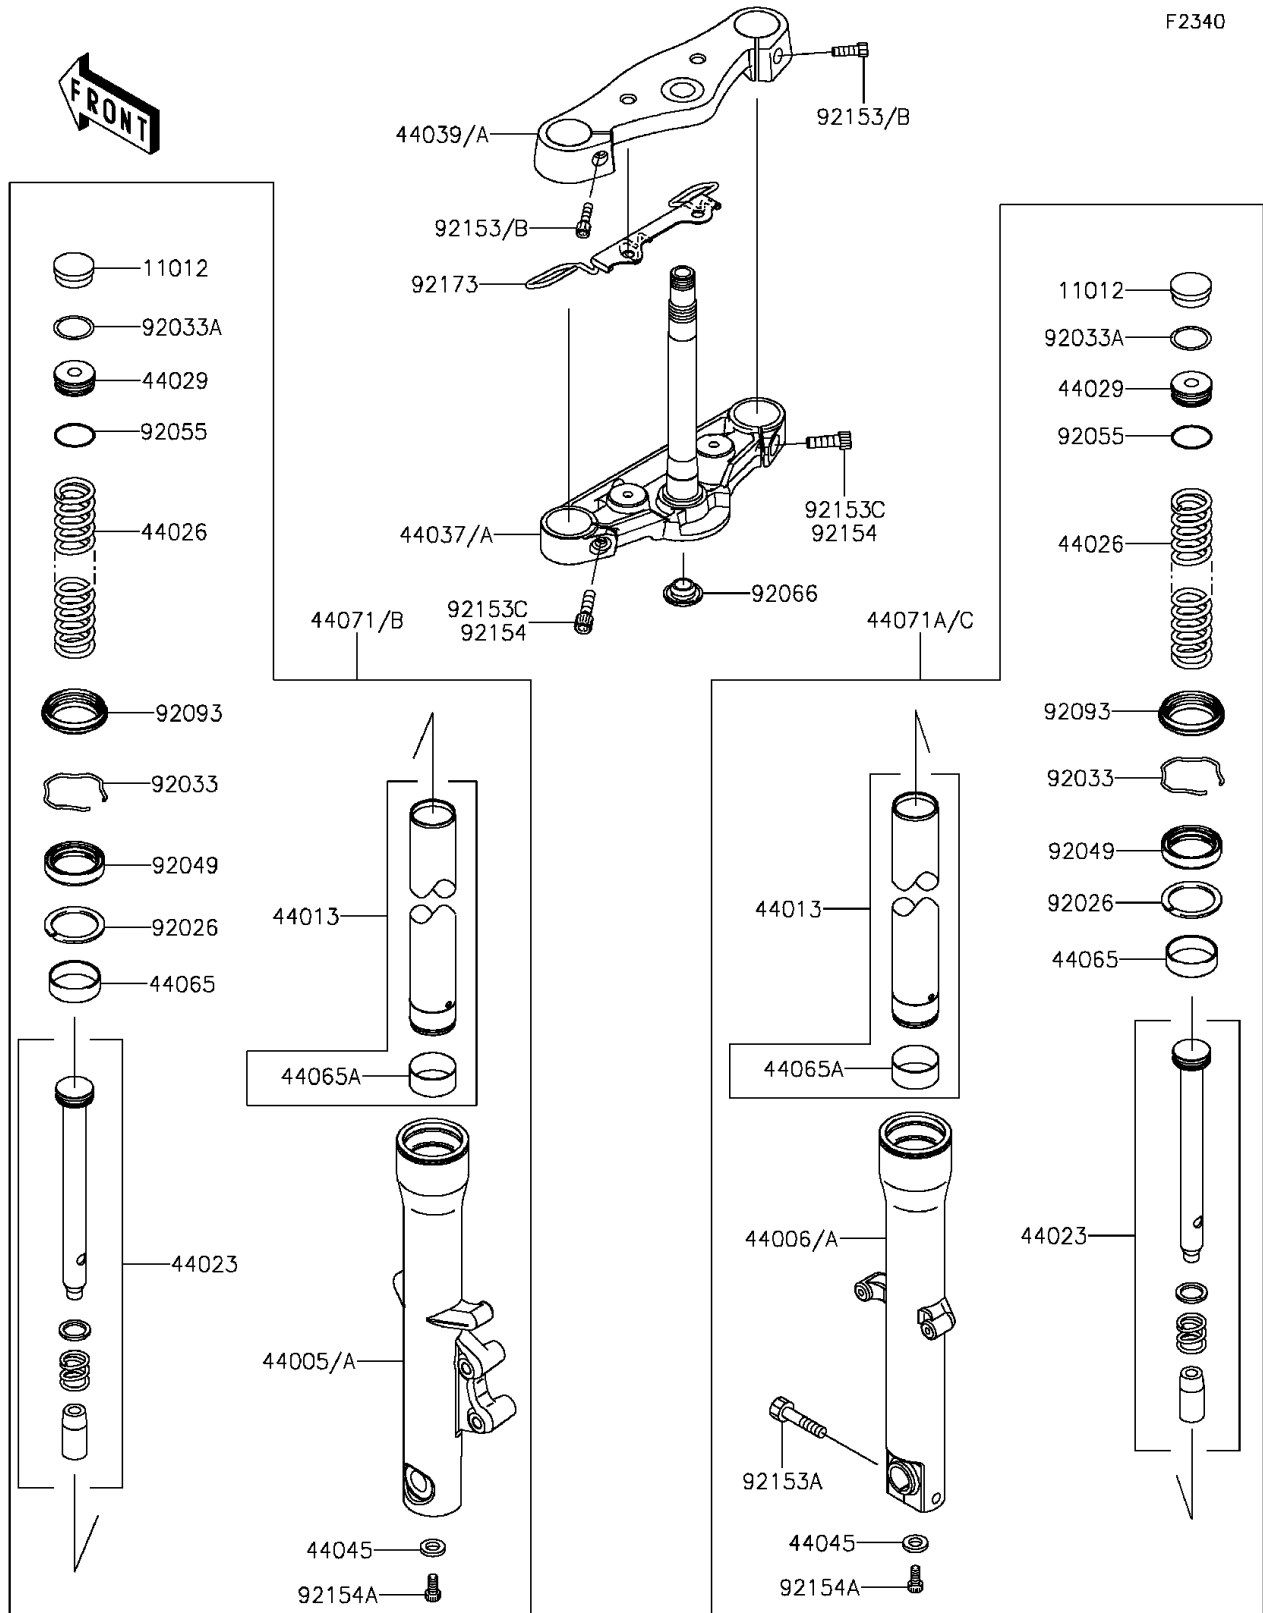

2012 VULCAN® 900 CUSTOM

PARTS DIAGRAM

Front Fork

2012 VULCAN[®] 900 CUSTOM

PARTS LIST

Front Fork

ITEM NAME

PART NUMBER

QUANTITY
