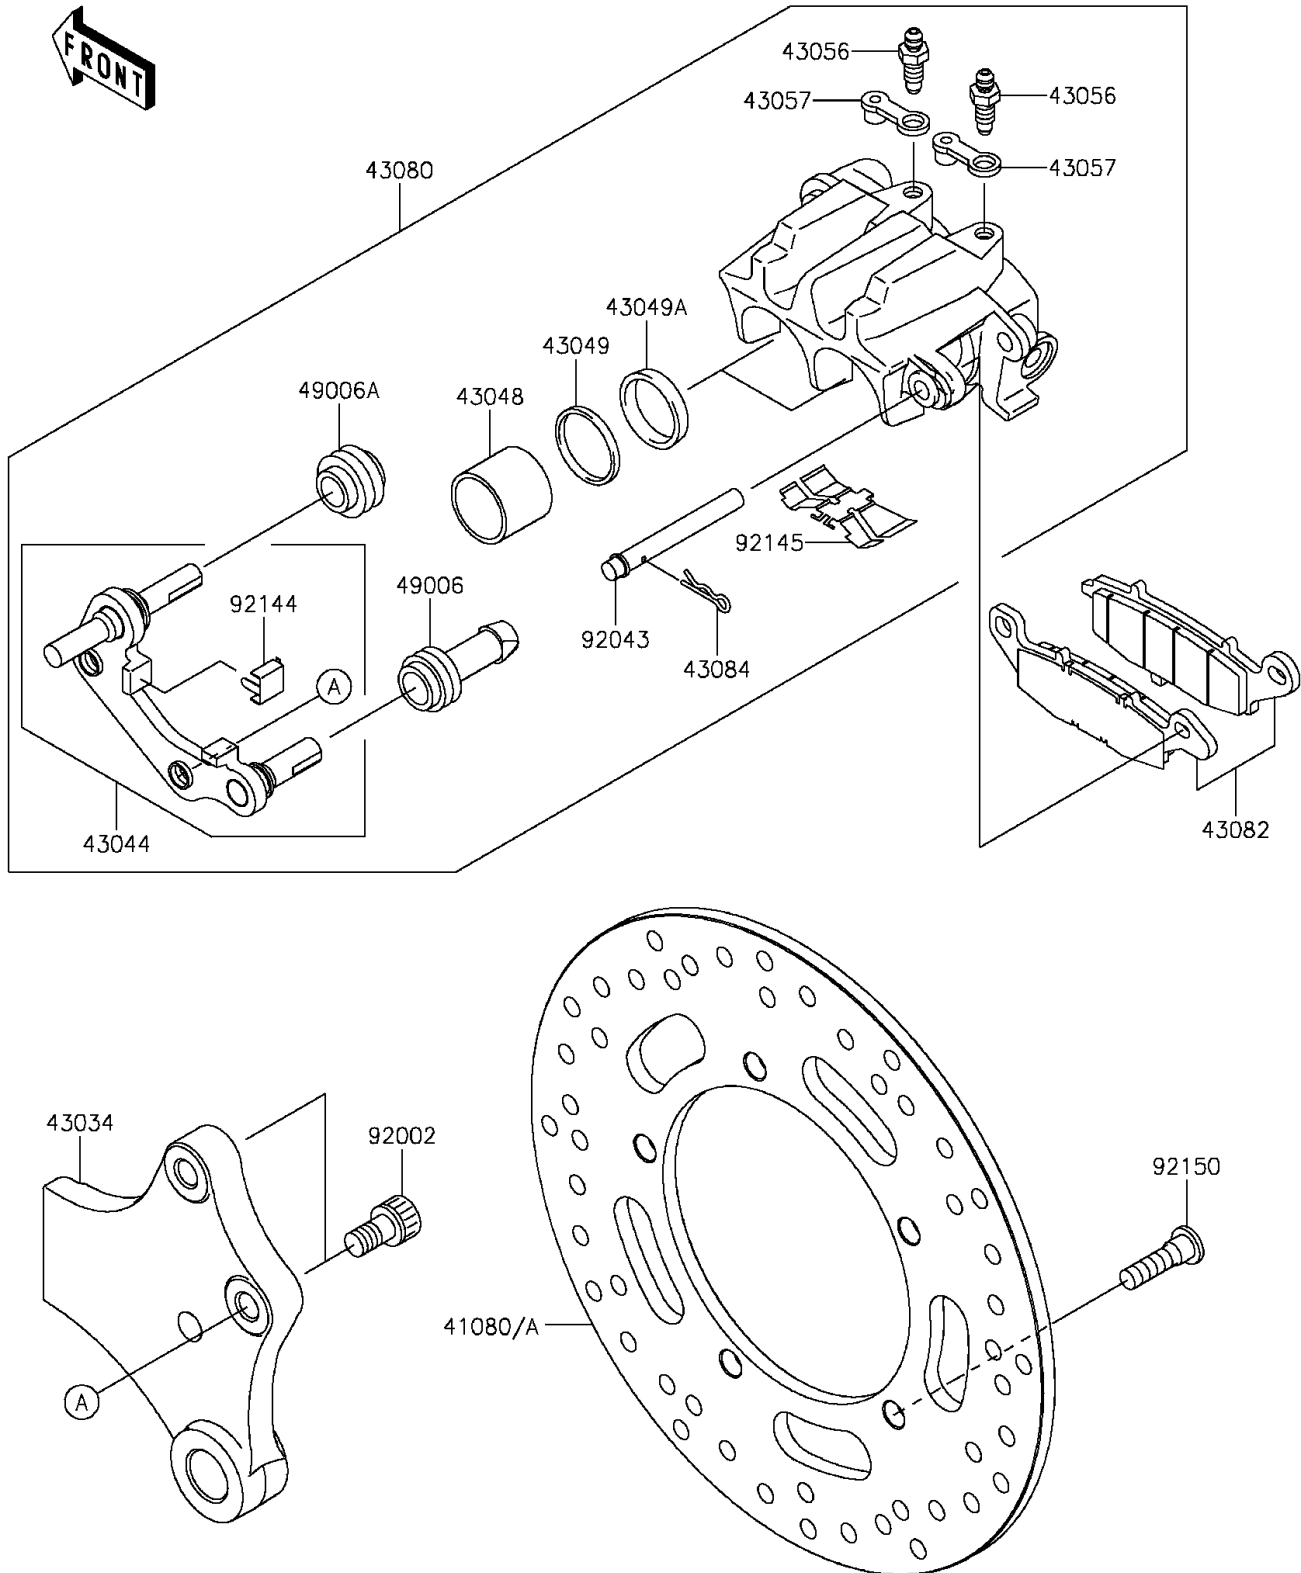

2014 VULCAN® 900 CUSTOM

PARTS DIAGRAM

Rear Brake

F2294

2014 VULCAN® 900 CUSTOM

PARTS LIST

Rear Brake

ITEM NAME

PART NUMBER

QUANTITY
