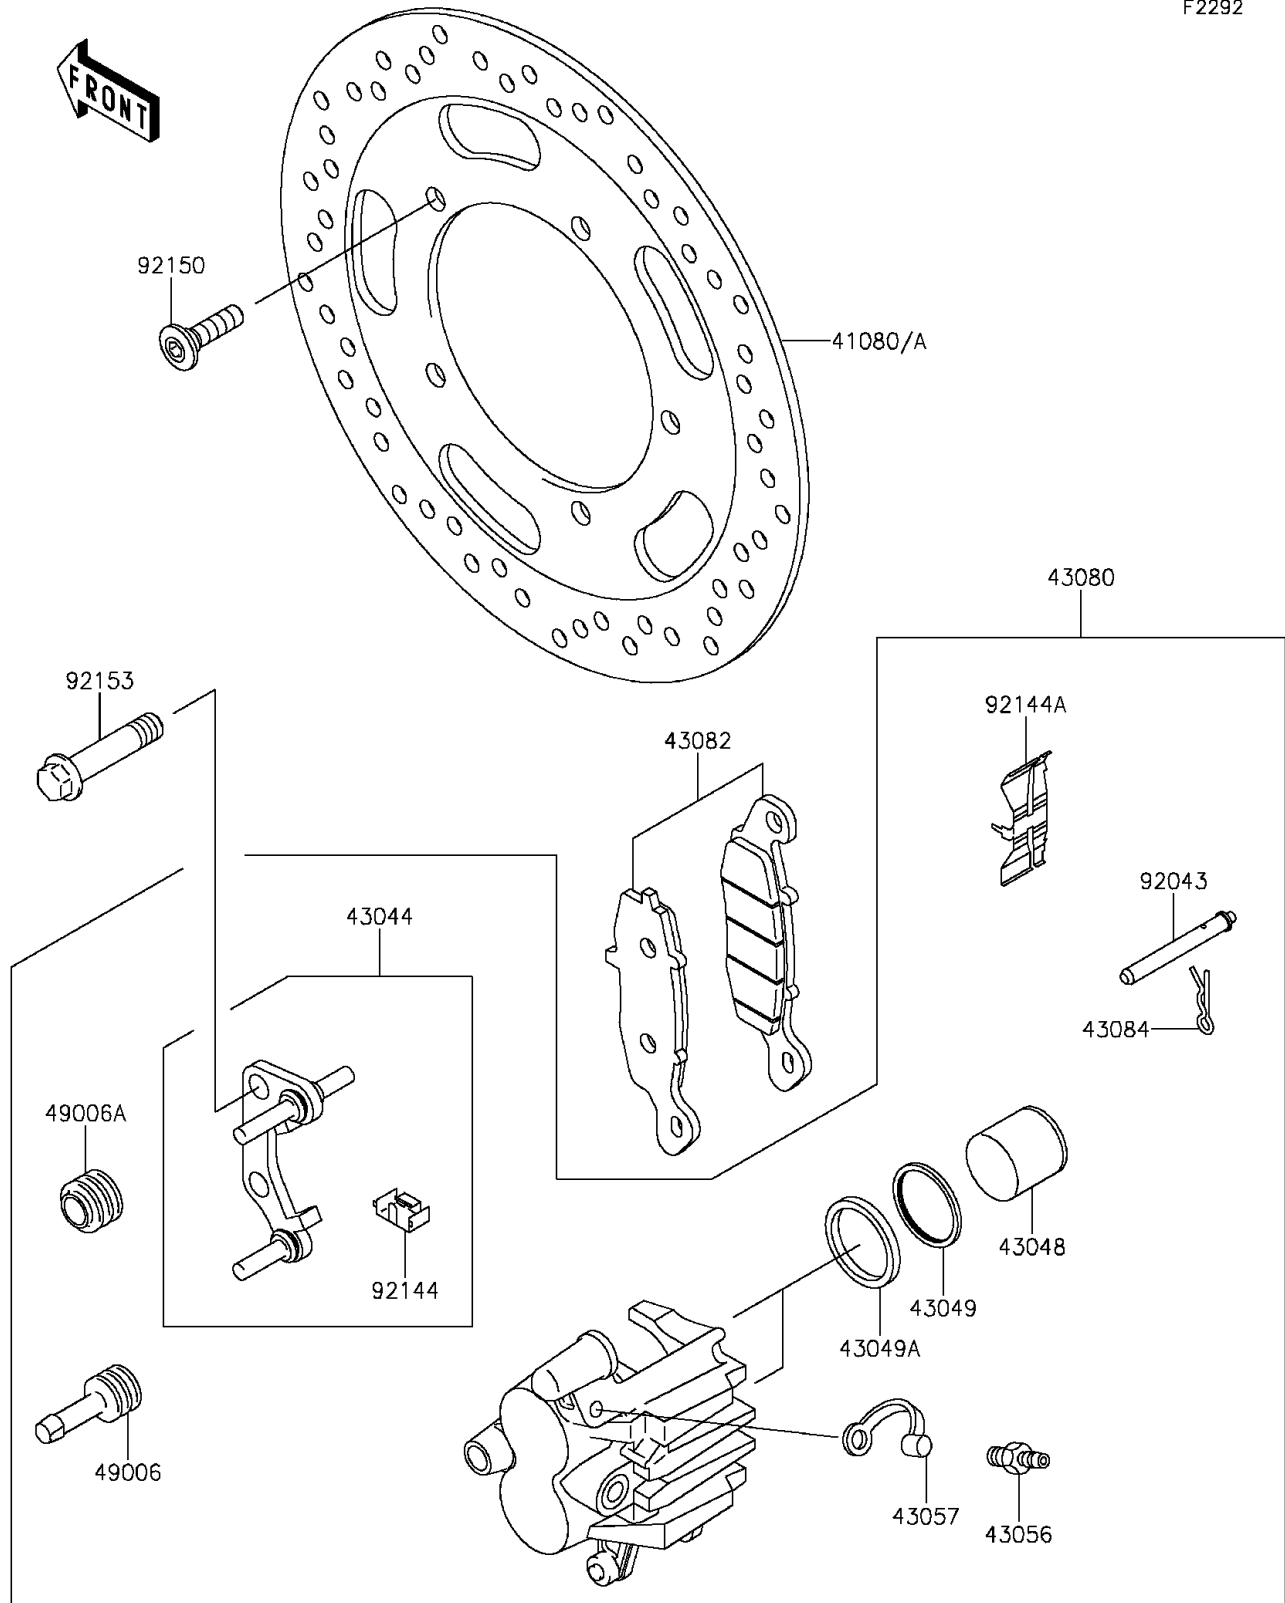

2014 VULCAN® 900 CUSTOM

PARTS DIAGRAM

Front Brake

F2292

2014 VULCAN® 900 CUSTOM

PARTS LIST

Front Brake

ITEM NAME

PART NUMBER

QUANTITY
