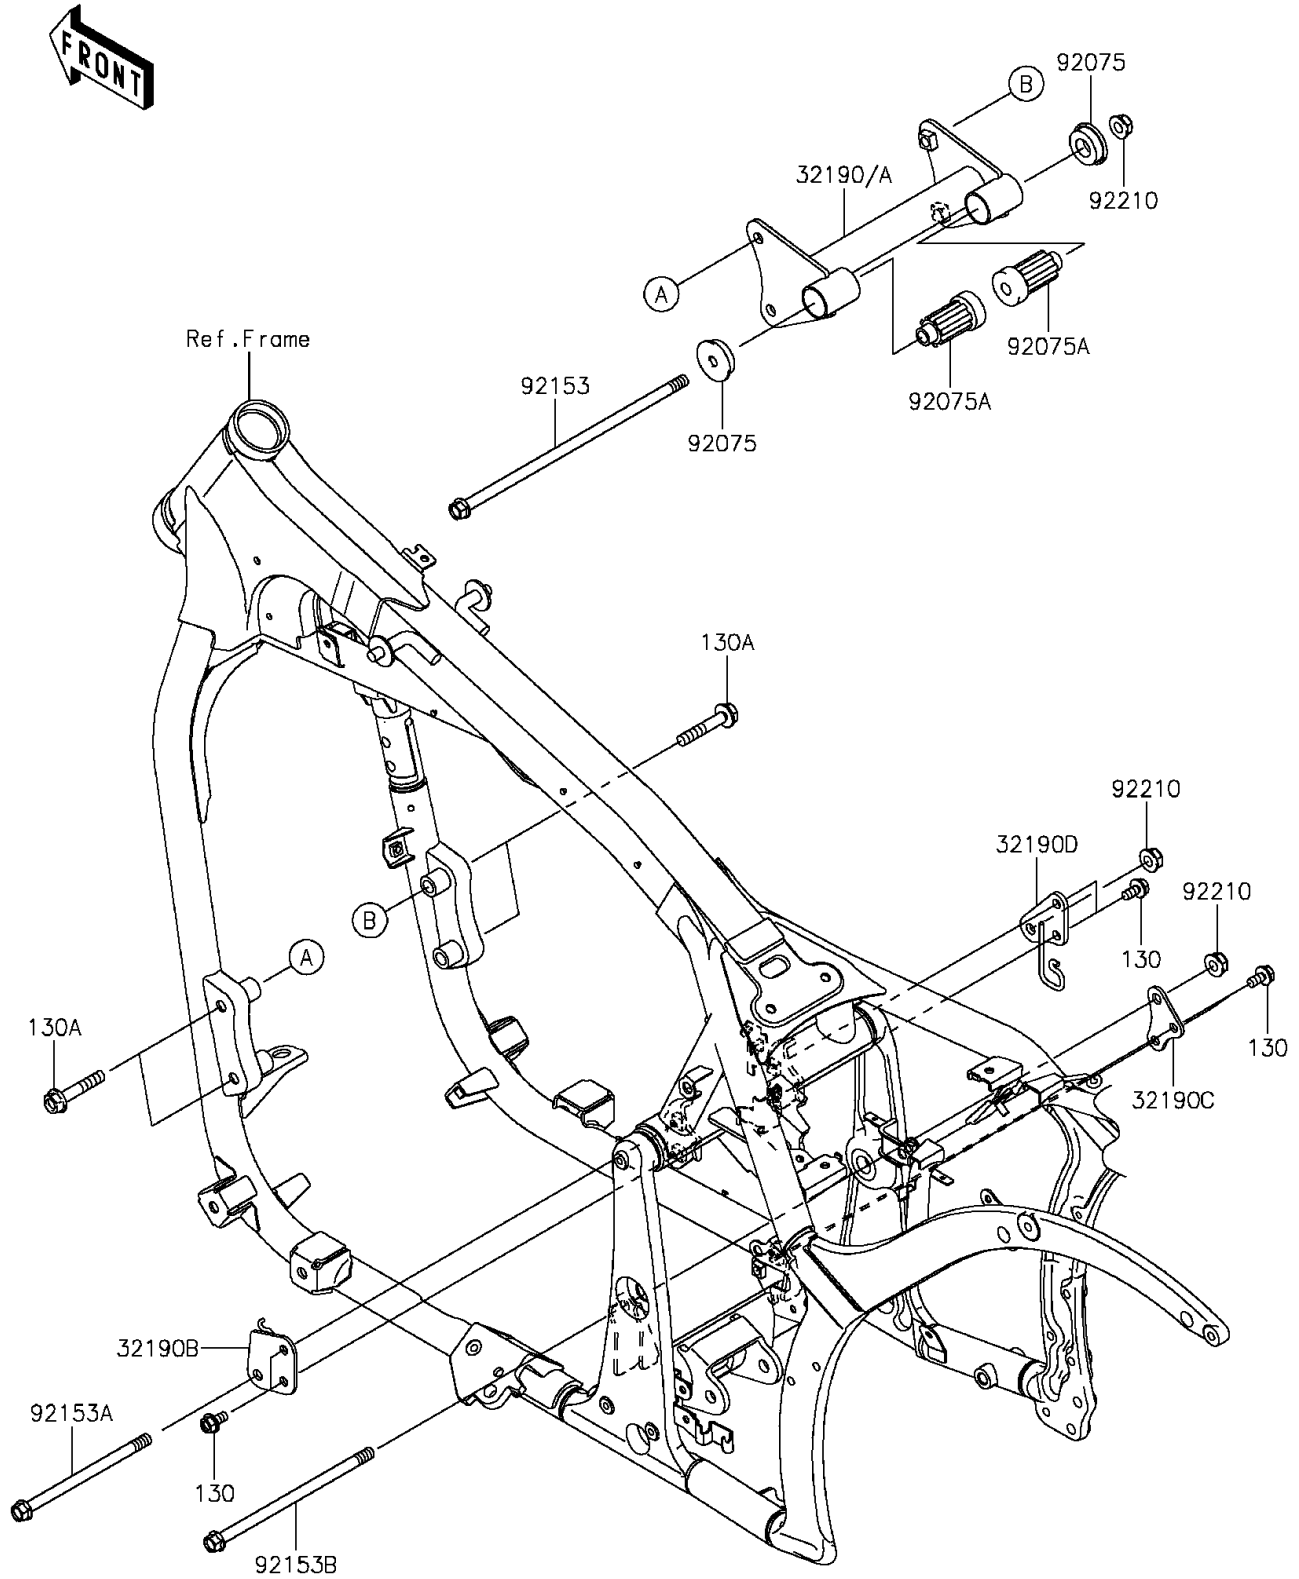

2012 VULCAN® 900 CUSTOM

PARTS DIAGRAM

Engine Mount

F2122

2012 VULCAN® 900 CUSTOM

PARTS LIST Engine Mount

ITEM NAME

PART NUMBER

QUANTITY
