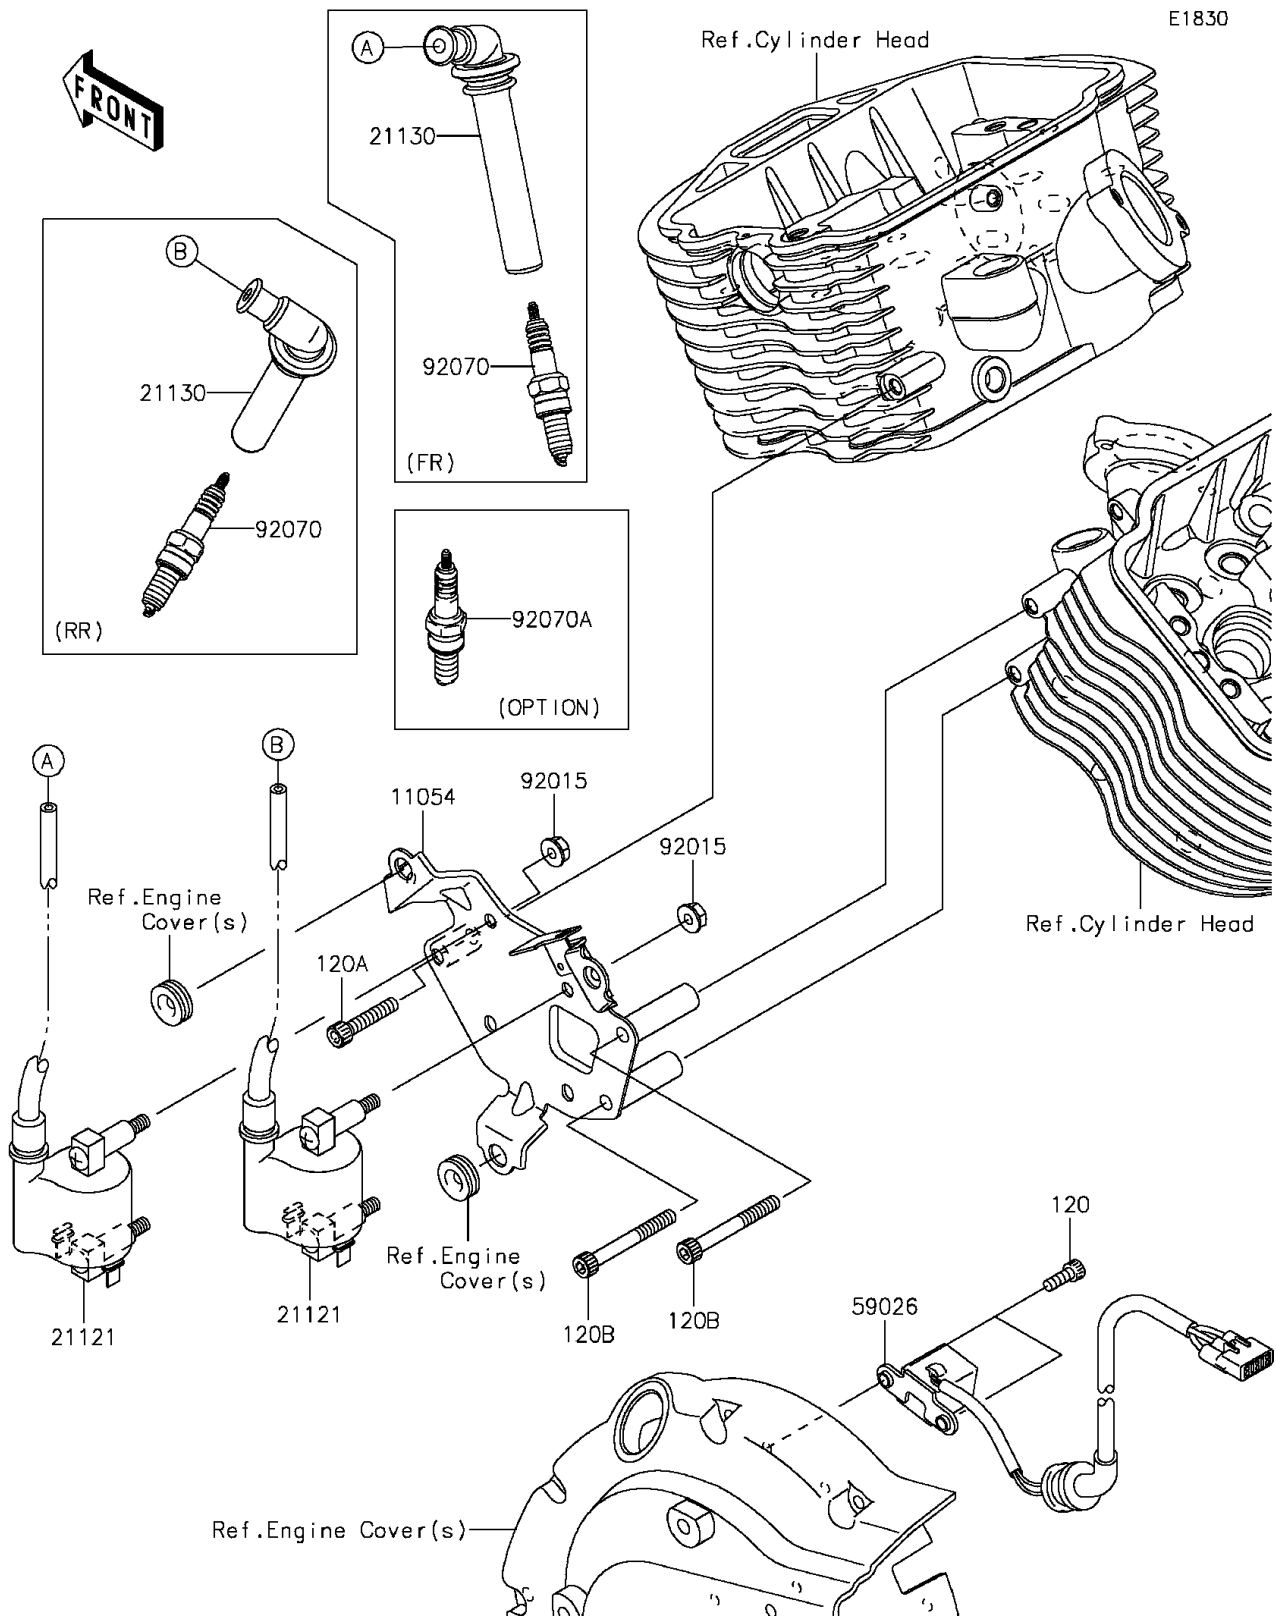

2012 VULCAN® 900 CUSTOM

PARTS DIAGRAM

Ignition System

2012 VULCAN® 900 CUSTOM

PARTS LIST

Ignition System

ITEM NAME	PART NUMBER	QUANTITY
BOLT-SOCKET,5X14 (Ref # 120)	120CA0514	2
BOLT-SOCKET,6X35 (Ref # 120A)	120CA0635	1
BOLT-SOCKET,6X55 (Ref # 120B)	120CA0655	2
BRACKET,IGNITION COIL (Ref # 11054)	11054-1537	1
COIL-IGNITION (Ref # 21121)	21121-0027	2
CAP-SPARK PLUG (Ref # 21130)	21130-1075	2
COIL-PULSING (Ref # 59026)	59026-0017	1
NUT,FLANGED,6MM (Ref # 92015)	92015-1367	4
PLUG-SPARK,CPR7EA-9(NGK) (Ref # 92070)	92070-0022	2
PLUG-SPARK,CPR8EA-9(NGK) (Ref # 92070A)	92070-0029	2