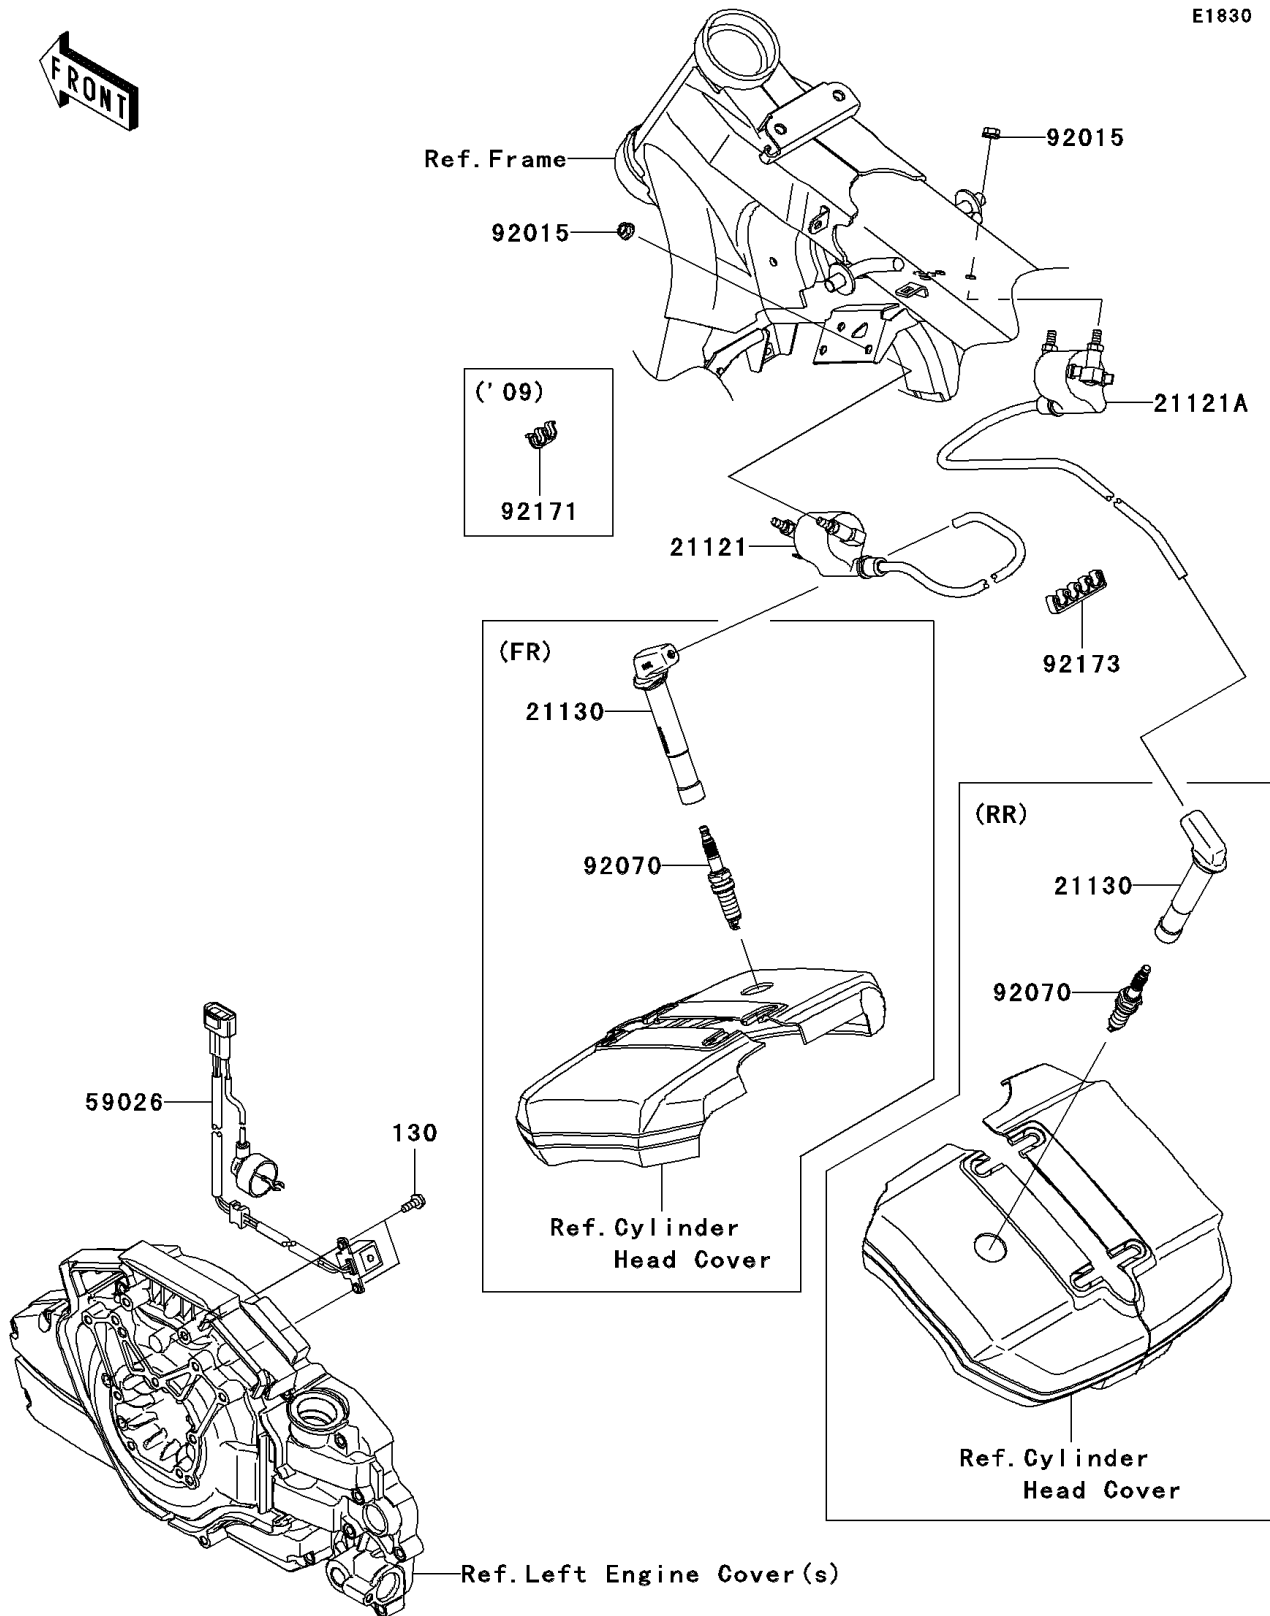

2012 VULCAN® 1700 CLASSIC

PARTS DIAGRAM

Ignition System

E1830

2012 VULCAN® 1700 CLASSIC

PARTS LIST

Ignition System

ITEM NAME

PART NUMBER

QUANTITY
