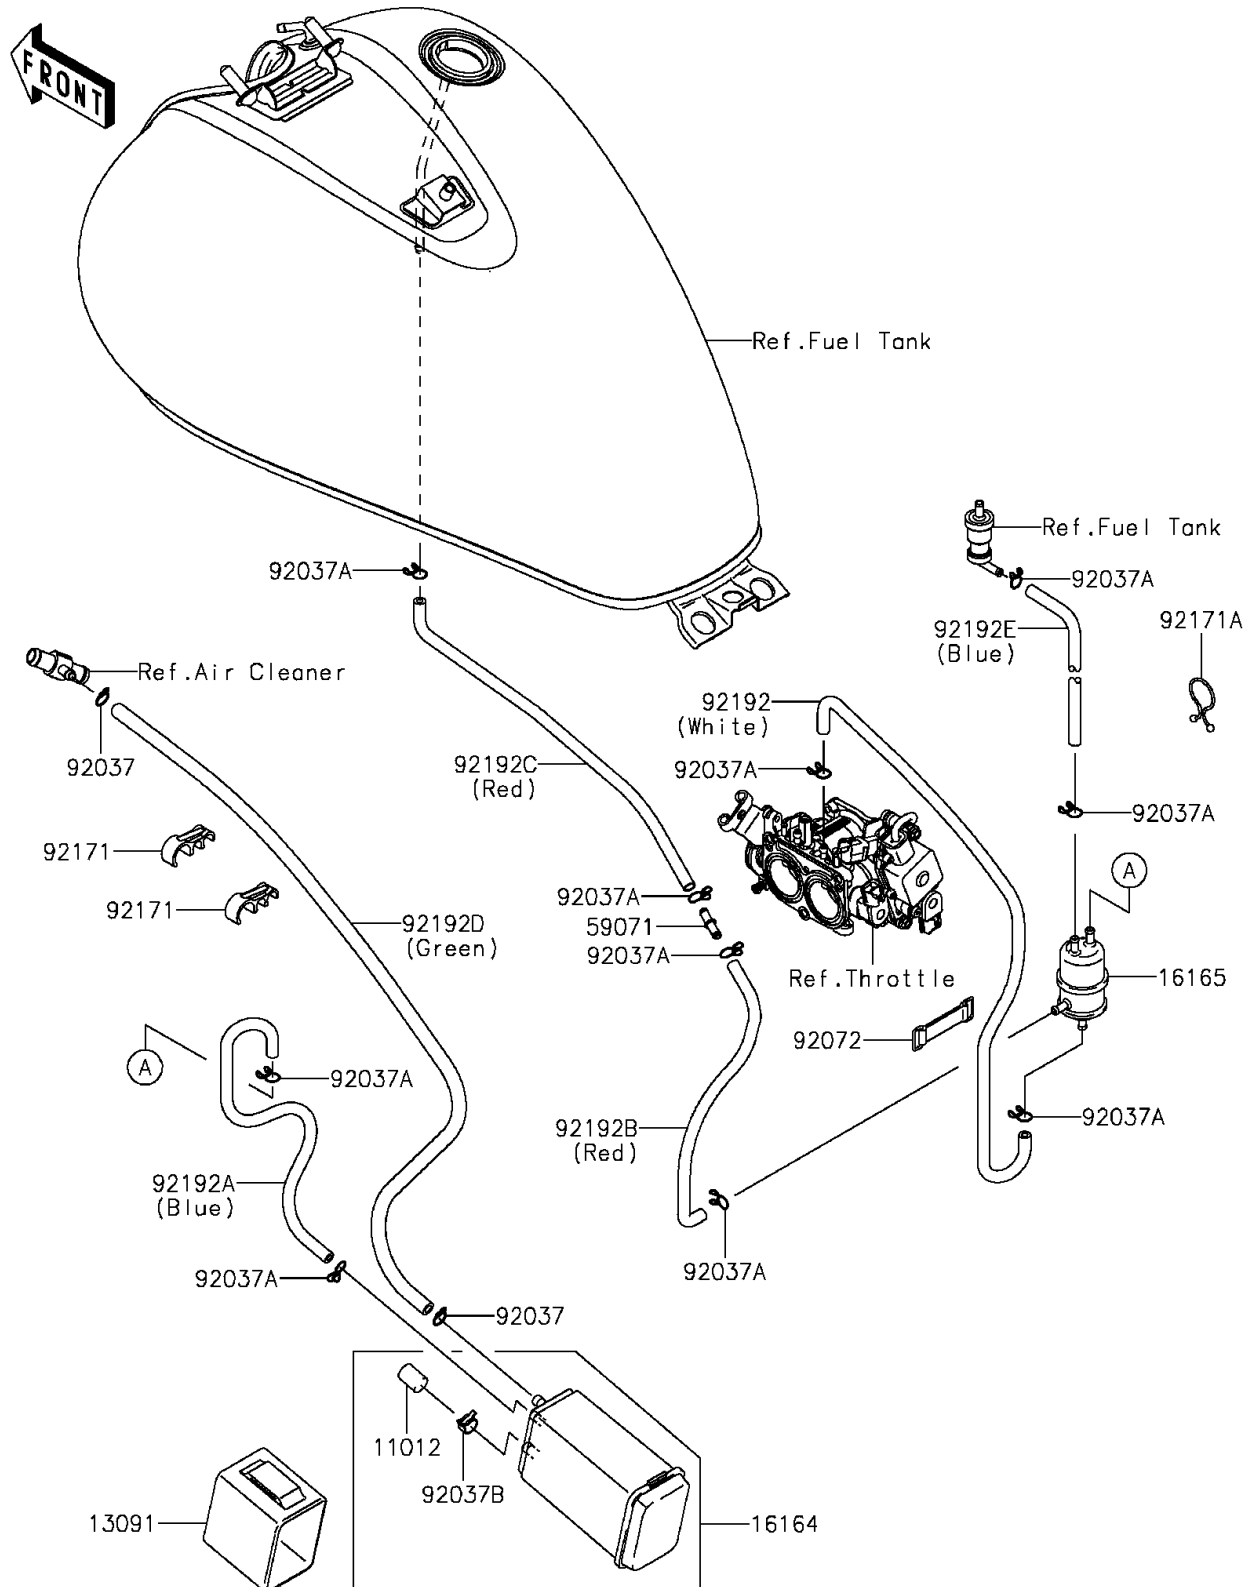

2014 VULCAN® 900 CUSTOM

PARTS DIAGRAM

Fuel Evaporative System(CA)

E1650

2014 VULCAN® 900 CUSTOM

PARTS LIST

Fuel Evaporative System(CA)

ITEM NAME

PART NUMBER

QUANTITY
