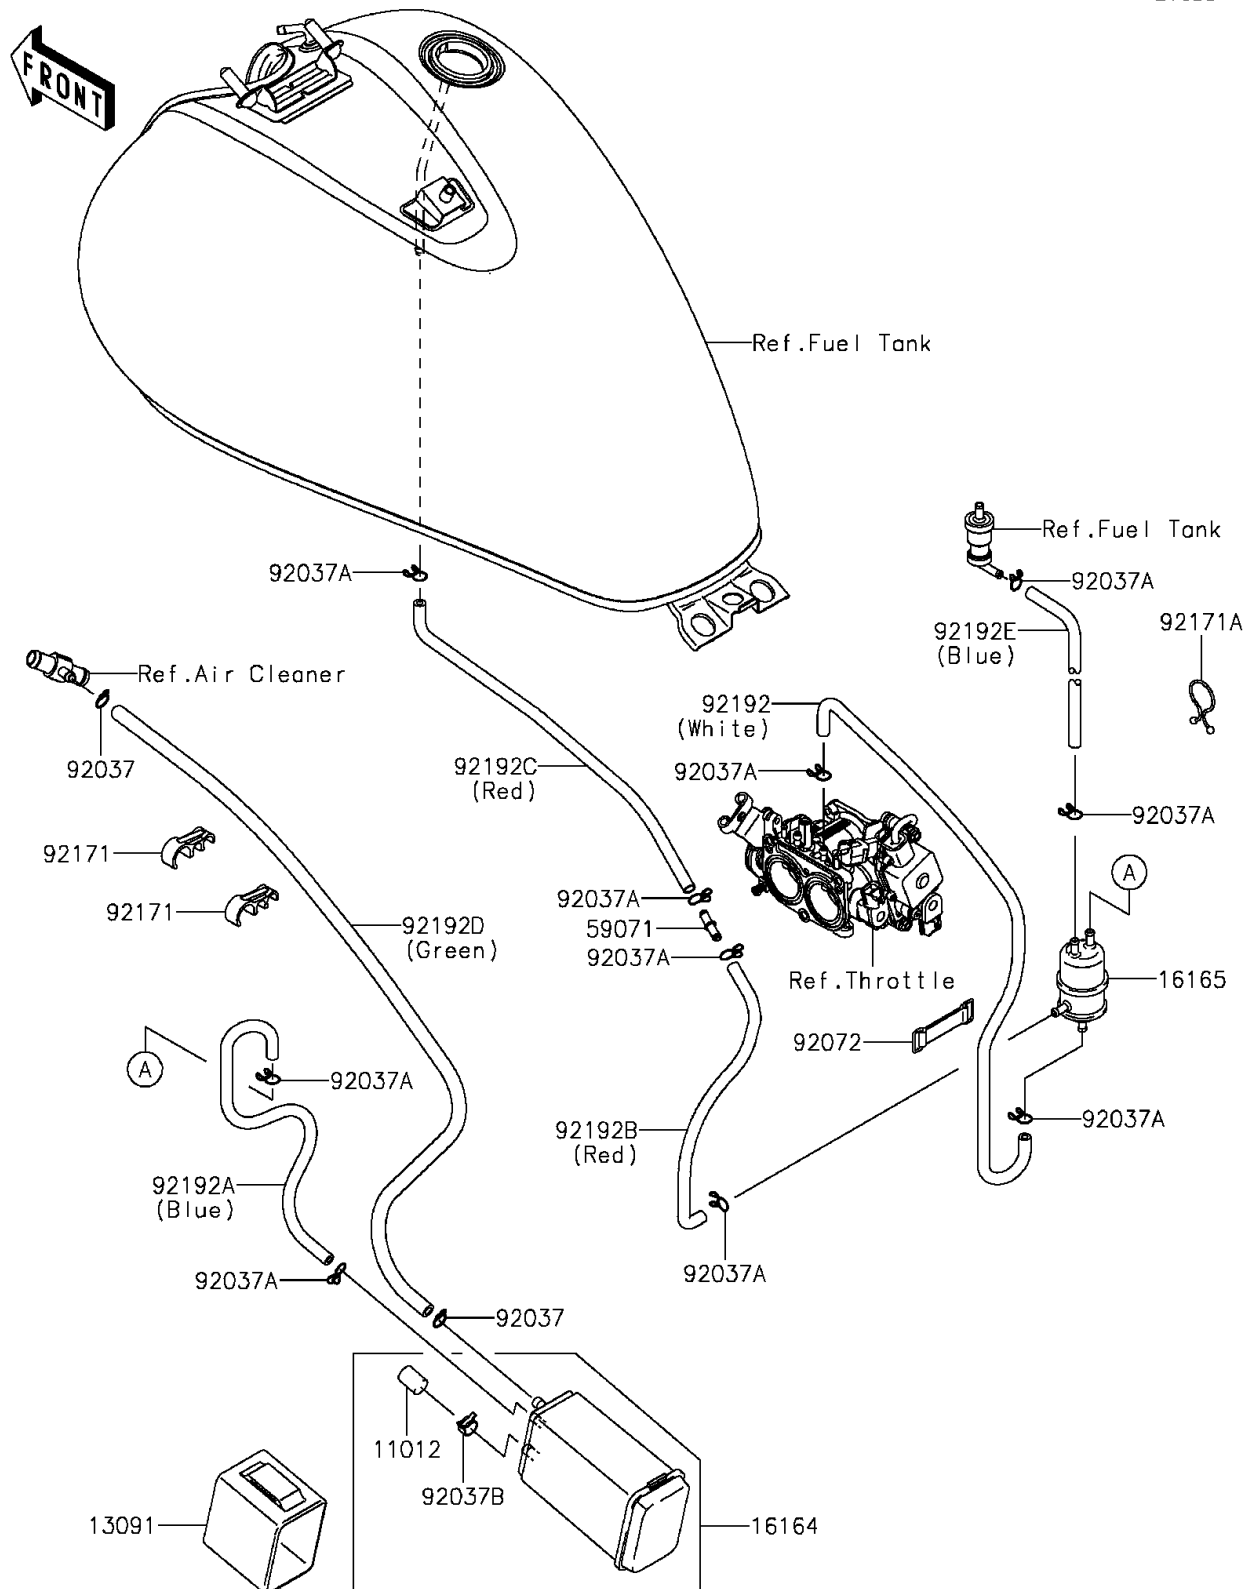

2012 VULCAN® 900 CUSTOM

PARTS DIAGRAM

Fuel Evaporative System(CA)

E1650

2012 VULCAN® 900 CUSTOM

PARTS LIST

Fuel Evaporative System(CA)

ITEM NAME

PART NUMBER

QUANTITY
